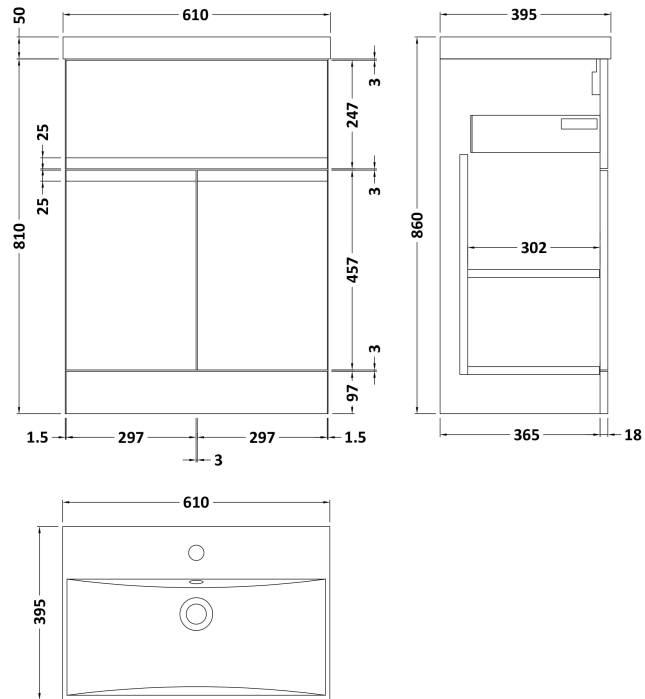

Sales Code: URB1403D

Description: 600 F/S 2-Door/Drawer Unit & Basin 3

Packaging Details

Barcode: 5056678415863

Sales Code: URB1426

Description: 600 F/S 2-Door/Drawer Unit

Product Dimensions

Height (mm):	810
Width (mm):	610
Depth (mm):	383
Nett Weight (kg):	26.5

Packaging Dimensions

Height (mm):	780
Width (mm):	595
Depth (mm):	383
Gross Weight (kg):	27

Packaging Data

Box Colour:	Brown Cardboard Box
Box Qty:	1
Label Size:	100 x 50
Label Colour:	White Label
Label Qty:	2

Sales Code: NVM033

Description: 600 Thin Edged Basin 1Th

Product Dimensions

Height (mm):	170
Width (mm):	610
Depth (mm):	395
Nett Weight (kg):	11

Packaging Dimensions

Height (mm):	190
Width (mm):	630
Depth (mm):	415
Gross Weight (kg):	11.5

Packaging Data

Box Colour:	Brown Cardboard Box - Printed
Box Qty:	1
Label Size:	100 x 50
Label Colour:	White Label
Label Qty:	2

Outer Box Dimensions (If Applicable)

Height (mm):	
Width (mm):	
Depth (mm):	
Gross Weight (kg):	
Barcode:	5056211853428