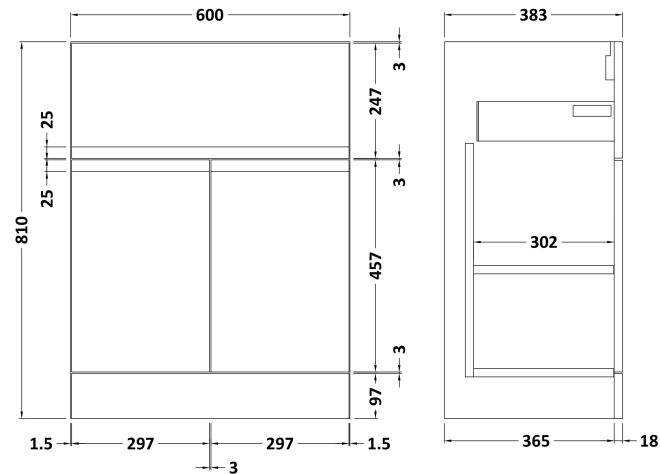

Sales Code: URB1403D

Description: 600 F/S 2-Door/Drawer Unit & Basin 3

Packaging Details

Barcode: 5056678415863

Sales Code: URB1426

Description: 600 F/S 2-Door/Drawer Unit

Product Dimensions

Height (mm):	810
Width (mm):	610
Depth (mm):	383
Nett Weight (kg):	26.5

Packaging Dimensions

Height (mm):	780
Width (mm):	595
Depth (mm):	383
Gross Weight (kg):	27

Packaging Data

Box Colour:	Brown Cardboard Box
Box Qty:	1
Label Size:	100 x 50
Label Colour:	White Label
Label Qty:	2

Sales Code: NVM033

Description: 600 Thin Edged Basin 1Th

Product Dimensions

Height (mm):	170
Width (mm):	610
Depth (mm):	395
Nett Weight (kg):	11

Packaging Dimensions

Height (mm):	190
Width (mm):	630
Depth (mm):	415
Gross Weight (kg):	11.5

Packaging Data

Box Colour:	Brown Cardboard Box - Printed
Box Qty:	1
Label Size:	100 x 50
Label Colour:	White Label
Label Qty:	2

Outer Box Dimensions (If Applicable)

Height (mm):	
Width (mm):	
Depth (mm):	
Gross Weight (kg):	
Barcode:	5056211853428