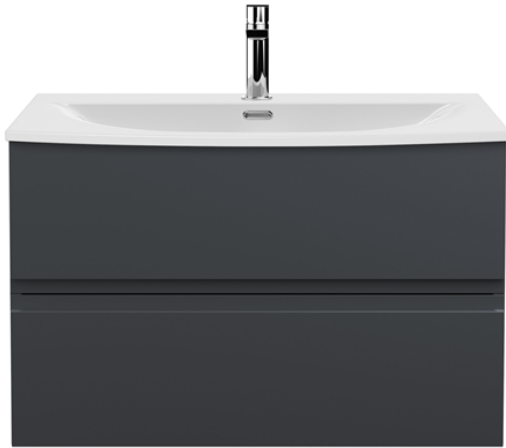

Sales Code: URB1406G

Description: 800 W/H 2-Drawer Unit & Basin 4

### Packaging Details

Barcode: 5056678416068

Sales Code: URB1495

Description: 800 W/H 2-Drawer Unit

### Product Dimensions

Height (mm):	500
Width (mm):	810
Depth (mm):	383
Nett Weight (kg):	24.5