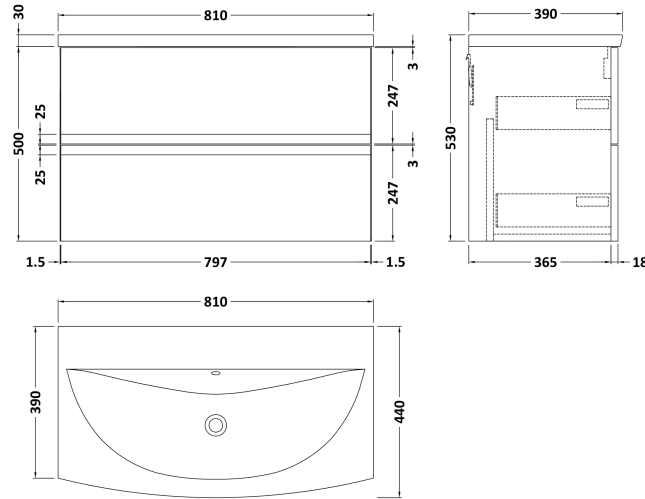

Sales Code: URB1406G

Description: 800 W/H 2-Drawer Unit & Basin 4

Packaging Details

Barcode: 5056678416068