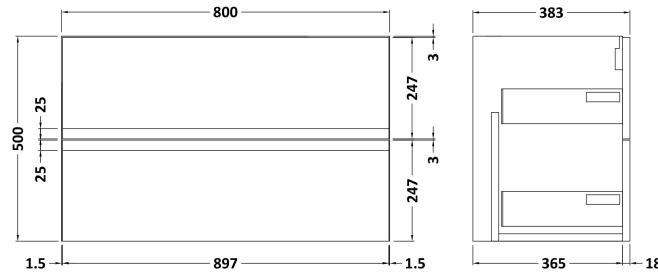

### Product Dimensions

Height (mm):	500
Width (mm):	810
Depth (mm):	383
Nett Weight (kg):	24.5

### Packaging Dimensions

Height (mm):	500
Width (mm):	795
Depth (mm):	383
Gross Weight (kg):	25

### Product Dimensions

Height (mm):	160
Width (mm):	810
Depth (mm):	440
Nett Weight (kg):	15

### Packaging Dimensions

Height (mm):	190
Width (mm):	830
Depth (mm):	415
Gross Weight (kg):	15.5