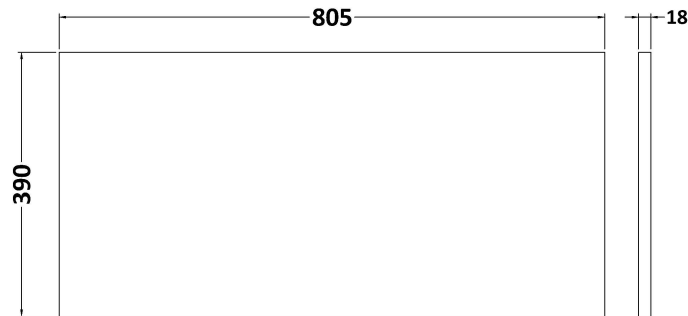

Sales Code: URB1406W

Description: 800 W/H 2-Drawer Unit & Worktop

Packaging Details

Barcode: 5056678416075

Sales Code: URB1495

Description: 800 W/H 2-Drawer Unit

Product Dimensions

Height (mm):	500
Width (mm):	810
Depth (mm):	383
Nett Weight (kg):	24.5

Packaging Dimensions

Height (mm):	500
Width (mm):	795
Depth (mm):	383
Gross Weight (kg):	25

Packaging Data

Box Colour:	Brown Cardboard Box
Box Qty:	1
Label Size:	100 x 50
Label Colour:	White Label
Label Qty:	2

Sales Code: MWT1480

Description: 800 Worktop (805X390x18mm)

Product Dimensions

Height (mm):	18
Width (mm):	805
Depth (mm):	390
Nett Weight (kg):	3.5

Packaging Dimensions

Height (mm):	25
Width (mm):	825
Depth (mm):	410
Gross Weight (kg):	3.5

Packaging Data

Box Colour:	Brown Cardboard Box - Printed
Box Qty:	1
Label Size:	100 x 50
Label Colour:	Not Applicable
Label Qty:	0

Outer Box Dimensions (If Applicable)

Height (mm):	
Width (mm):	
Depth (mm):	
Gross Weight (kg):	
Barcode:	5056462661292