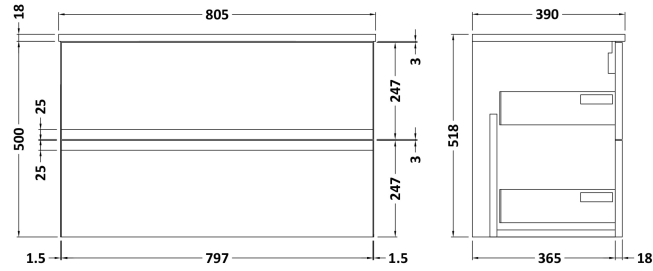

Sales Code: URB1406W

Description: 800 W/H 2-Drawer Unit & Worktop

Packaging Details

Barcode: 5056678416075

Sales Code: URB1495

Description: 800 W/H 2-Drawer Unit

Product Dimensions

Height (mm):	500
Width (mm):	810
Depth (mm):	383
Nett Weight (kg):	24.5

Packaging Dimensions

Height (mm):	500
Width (mm):	795
Depth (mm):	383
Gross Weight (kg):	25

Packaging Data

Box Colour:	Brown Cardboard Box
Box Qty:	1
Label Size:	100 x 50
Label Colour:	White Label
Label Qty:	2

Sales Code: MWT1480

Description: 800 Worktop (805X390x18mm)

Product Dimensions

Height (mm):	18
Width (mm):	805
Depth (mm):	390
Nett Weight (kg):	3.5

Packaging Dimensions

Height (mm):	25
Width (mm):	825
Depth (mm):	410
Gross Weight (kg):	3.5

Packaging Data

Box Colour:	Brown Cardboard Box - Printed
Box Qty:	1
Label Size:	100 x 50
Label Colour:	Not Applicable
Label Qty:	0

Outer Box Dimensions (If Applicable)

Height (mm):	
Width (mm):	
Depth (mm):	
Gross Weight (kg):	
Barcode:	5056462661292