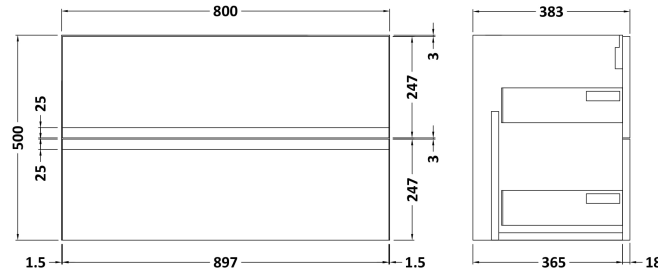

Sales Code: URB1406W

Description: 800 W/H 2-Drawer Unit & Worktop

Packaging Details

Barcode: 5056678416075

Sales Code: URB1495

Description: 800 W/H 2-Drawer Unit

Product Dimensions

Height (mm):	500
Width (mm):	810
Depth (mm):	383
Nett Weight (kg):	24.5

Packaging Dimensions

Height (mm):	500
Width (mm):	795
Depth (mm):	383
Gross Weight (kg):	25

Packaging Data

Box Colour:	Brown Cardboard Box
Box Qty:	1
Label Size:	100 x 50
Label Colour:	White Label
Label Qty:	2

Sales Code: MWT1480

Description: 800 Worktop (805X390x18mm)

Product Dimensions

Height (mm):	18
Width (mm):	805
Depth (mm):	390
Nett Weight (kg):	3.5

Packaging Dimensions

Height (mm):	25
Width (mm):	825
Depth (mm):	410
Gross Weight (kg):	3.5

Packaging Data

Box Colour:	Brown Cardboard Box - Printed
Box Qty:	1
Label Size:	100 x 50
Label Colour:	Not Applicable
Label Qty:	0

Outer Box Dimensions (If Applicable)

Height (mm):	
Width (mm):	
Depth (mm):	
Gross Weight (kg):	
Barcode:	5056462661292