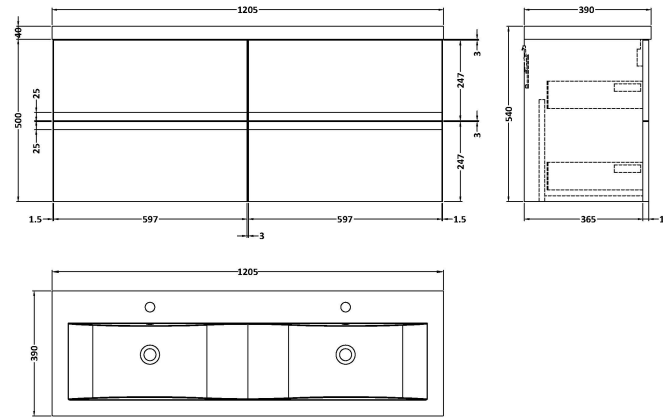

Sales Code: URB1404F

Description: 1200 W/H 4-Drawer Vanity & Double Basin

Packaging Details

Barcode: 5056678415962

Sales Code: URB1493

Description: 600 W/H 2-Drawer Unit

Product Dimensions

Height (mm):	500
Width (mm):	610
Depth (mm):	383
Nett Weight (kg):	21.5

Packaging Dimensions

Height (mm):	500
Width (mm):	595
Depth (mm):	383
Gross Weight (kg):	22

Packaging Data

Box Colour:	Brown Cardboard Box
Box Qty:	1
Label Size:	100 x 50
Label Colour:	White Label
Label Qty:	2

Sales Code: CBM424

Description: Double Ceramic Basin 1208X392

Product Dimensions

Height (mm):	390
Width (mm):	1205
Depth (mm):	175
Nett Weight (kg):	27

Packaging Dimensions

Height (mm):	205
Width (mm):	1270
Depth (mm):	510
Gross Weight (kg):	27

Packaging Data

Box Colour:	Brown Cardboard Box - Printed
Box Qty:	1
Label Size:	100 x 50
Label Colour:	White Label
Label Qty:	2

Outer Box Dimensions (If Applicable)

Height (mm):	
Width (mm):	
Depth (mm):	
Gross Weight (kg):	
Barcode:	5056211875826