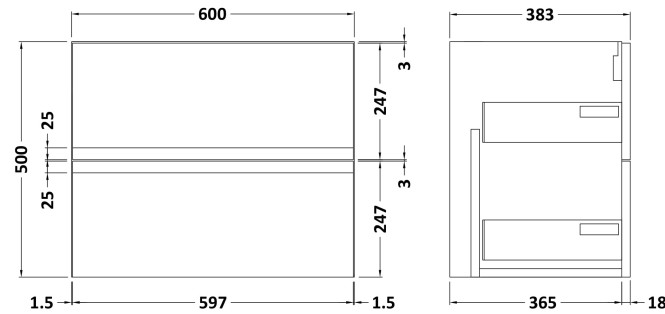

Sales Code: URB1404F

Description: 1200 W/H 4-Drawer Vanity & Double Basin

Packaging Details

Barcode: 5056678415962

Sales Code: URB1493

Description: 600 W/H 2-Drawer Unit

Product Dimensions

Height (mm):	500
Width (mm):	610
Depth (mm):	383
Nett Weight (kg):	21.5

Packaging Dimensions

Height (mm):	500
Width (mm):	595
Depth (mm):	383
Gross Weight (kg):	22

Packaging Data

Box Colour:	Brown Cardboard Box
Box Qty:	1
Label Size:	100 x 50
Label Colour:	White Label
Label Qty:	2

Sales Code: CBM424

Description: Double Ceramic Basin 1208X392

Product Dimensions

Height (mm):	390
Width (mm):	1205
Depth (mm):	175
Nett Weight (kg):	27

Packaging Dimensions

Height (mm):	205
Width (mm):	1270
Depth (mm):	510
Gross Weight (kg):	27

Packaging Data

Box Colour:	Brown Cardboard Box - Printed
Box Qty:	1
Label Size:	100 x 50
Label Colour:	White Label
Label Qty:	2

Outer Box Dimensions (If Applicable)

Height (mm):	
Width (mm):	
Depth (mm):	
Gross Weight (kg):	
Barcode:	5056211875826