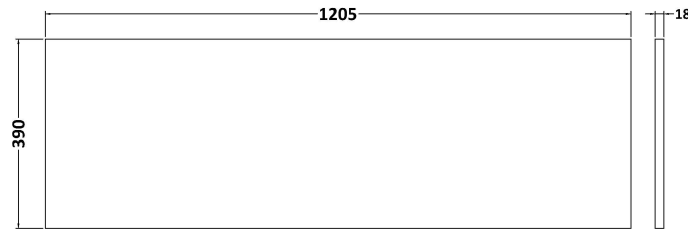

Sales Code: URB1404W2

Description: 1200 W/H 4-Drawer Unit & Worktop

Packaging Details

Barcode: 5056678415986

Sales Code: URB1493

Description: 600 W/H 2-Drawer Unit

Product Dimensions

Height (mm):	500
Width (mm):	610
Depth (mm):	383
Nett Weight (kg):	21.5

Packaging Dimensions

Height (mm):	500
Width (mm):	595
Depth (mm):	383
Gross Weight (kg):	22

Packaging Data

Box Colour:	Brown Cardboard Box
Box Qty:	1
Label Size:	100 x 50
Label Colour:	White Label
Label Qty:	2

Sales Code: MWT1420

Description: 1200 Worktop (1205X390x18mm)

Product Dimensions

Height (mm):	18
Width (mm):	1205
Depth (mm):	390
Nett Weight (kg):	5

Packaging Dimensions

Height (mm):	25
Width (mm):	1225
Depth (mm):	410
Gross Weight (kg):	5

Packaging Data

Box Colour:	Brown Cardboard Box - Printed
Box Qty:	1
Label Size:	100 x 50
Label Colour:	Not Applicable
Label Qty:	0

Outer Box Dimensions (If Applicable)

Height (mm):	
Width (mm):	
Depth (mm):	
Gross Weight (kg):	
Barcode:	5056462661308