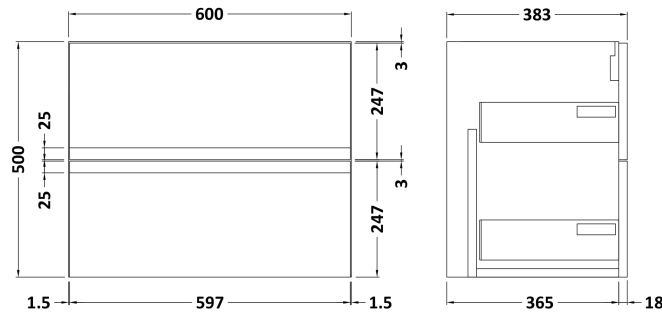

Sales Code: URB1404W2

Description: 1200 W/H 4-Drawer Unit & Worktop

Packaging Details

Barcode: 5056678415986

Sales Code: URB1493

Description: 600 W/H 2-Drawer Unit

Product Dimensions

Height (mm):	500
Width (mm):	610
Depth (mm):	383
Nett Weight (kg):	21.5

Packaging Dimensions

Height (mm):	500
Width (mm):	595
Depth (mm):	383
Gross Weight (kg):	22

Packaging Data

Box Colour:	Brown Cardboard Box
Box Qty:	1
Label Size:	100 x 50
Label Colour:	White Label
Label Qty:	2

Sales Code: MWT1420

Description: 1200 Worktop (1205X390x18mm)

Product Dimensions

Height (mm):	18
Width (mm):	1205
Depth (mm):	390
Nett Weight (kg):	5

Packaging Dimensions

Height (mm):	25
Width (mm):	1225
Depth (mm):	410
Gross Weight (kg):	5

Packaging Data

Box Colour:	Brown Cardboard Box - Printed
Box Qty:	1
Label Size:	100 x 50
Label Colour:	Not Applicable
Label Qty:	0

Outer Box Dimensions (If Applicable)

Height (mm):	
Width (mm):	
Depth (mm):	
Gross Weight (kg):	
Barcode:	5056462661308