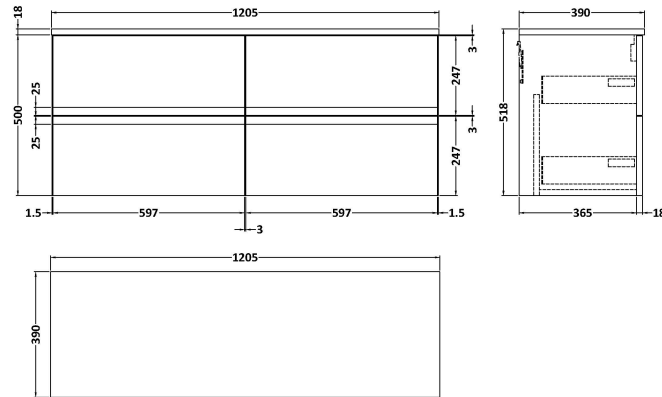

Sales Code: URB1404W2

Description: 1200 W/H 4-Drawer Unit & Worktop

Packaging Details

Barcode: 5056678415986

Sales Code: URB1493

Description: 600 W/H 2-Drawer Unit

Product Dimensions

Height (mm):	500
Width (mm):	610
Depth (mm):	383
Nett Weight (kg):	21.5

Packaging Dimensions

Height (mm):	500
Width (mm):	595
Depth (mm):	383
Gross Weight (kg):	22

Packaging Data

Box Colour:	Brown Cardboard Box
Box Qty:	1
Label Size:	100 x 50
Label Colour:	White Label
Label Qty:	2

Outer Box Dimensions (If Applicable)

Height (mm):	
Width (mm):	
Depth (mm):	
Gross Weight (kg):	
Barcode:	5056678402863

Product Details

Country of Origin:	China
Fitting Instruction:	No
CE & UKCA:	N/A
FSC Certified Materials:	Yes
Colour:	Satin Anthracite
Construction Method:	Cam & Wood Dowel
Construction Type:	Rigid
Cabinet Finish:	MFC Painted Matt
Fascia Finish:	Mdf Painted Matt
Cabinet Thickness (mm):	18
Fascia Thickness (mm):	18
Drawer Included:	Yes
Drawer Type:	80mm High Metal Softclose
No of Shelves:	0
Hinge Type:	Not Applicable
Hinge Included:	No
Adjustable Legs:	No
Fixings Included:	Yes
Handle Style:	Not Applicable
Waste Shroud:	Yes
Handle Included:	No, Not Required
Handle Type:	Handleless

Sales Code: MWT1420

Description: 1200 Worktop (1205X390x18mm)

Product Dimensions

Height (mm):	18
Width (mm):	1205
Depth (mm):	390
Nett Weight (kg):	5

Packaging Dimensions

Height (mm):	25
Width (mm):	1225
Depth (mm):	410
Gross Weight (kg):	5