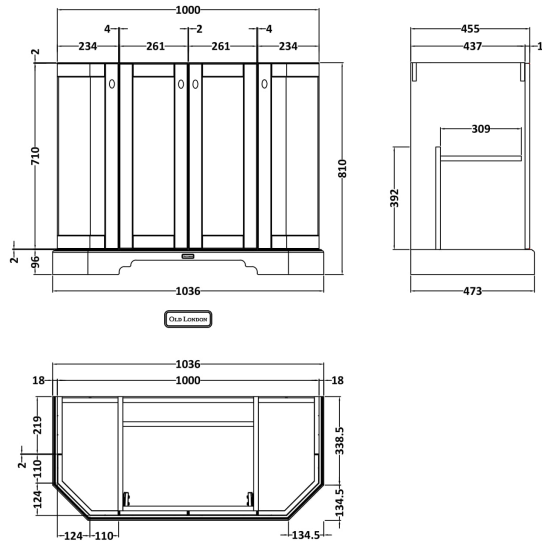

### Product Dimensions

Height (mm):	810
Width (mm):	1036
Depth (mm):	473
Nett Weight (kg):	42.5

### Packaging Dimensions

Height (mm):	850
Width (mm):	1055
Depth (mm):	510
Gross Weight (kg):	43.5

### Product Dimensions

Height (mm):	268
Width (mm):	1020
Depth (mm):	470
Nett Weight (kg):	18

### Packaging Dimensions

Height (mm):	250
Width (mm):	1100
Depth (mm):	580
Gross Weight (kg):	18.5