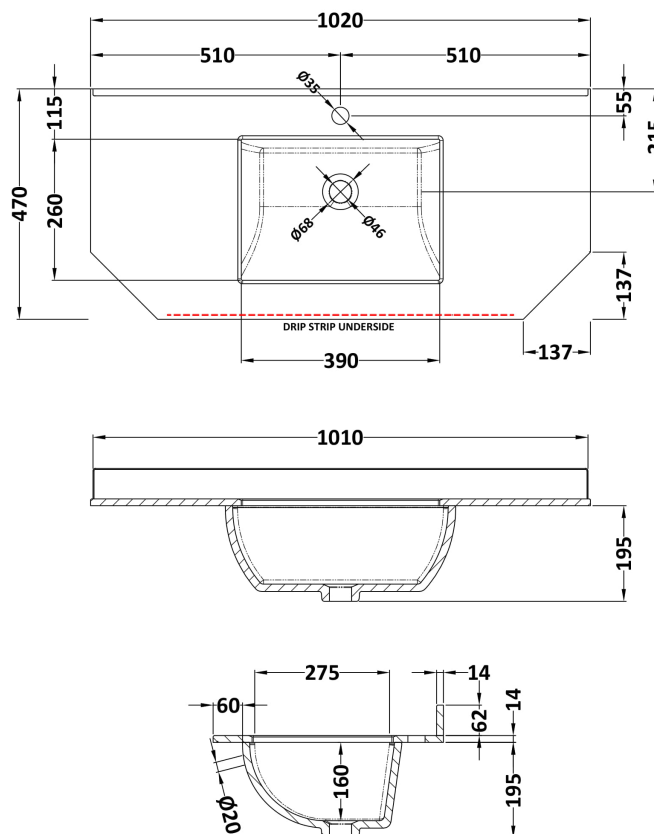

### Product Dimensions

Height (mm):	810
Width (mm):	1036
Depth (mm):	473
Nett Weight (kg):	42.5

### Outer Box Dimensions (If Applicable)

Height (mm):	
Width (mm):	
Depth (mm):	
Gross Weight (kg):	
Barcode:	5056211871781

### Product Dimensions

Height (mm):	268
Width (mm):	1020
Depth (mm):	470
Nett Weight (kg):	18

### Packaging Dimensions

Height (mm):	250
Width (mm):	1100
Depth (mm):	580
Gross Weight (kg):	18.5