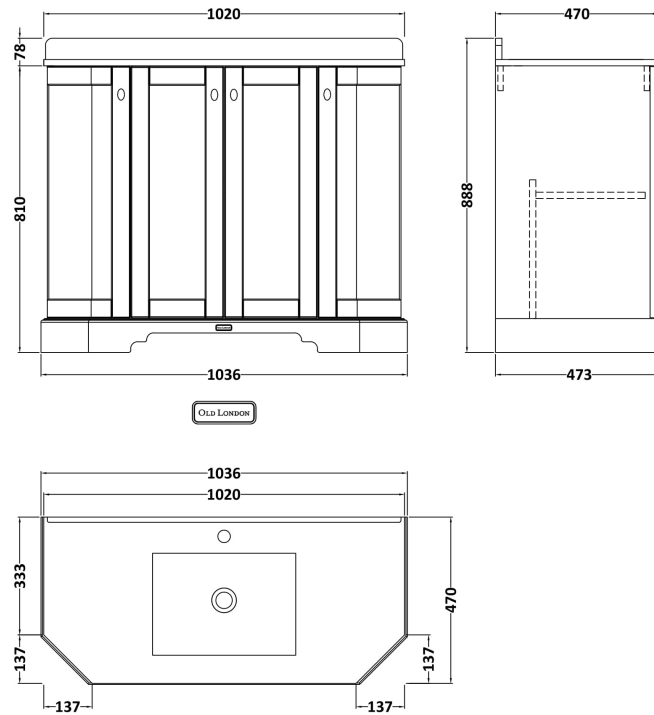

Sales Code: LOF382

Description: 1000 4-Door Angled Unit & Marble Top 1Th

Packaging Details

Barcode: 5056462602745