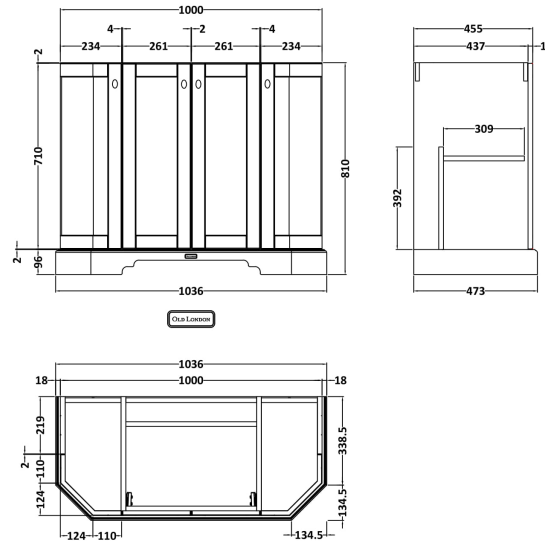

Sales Code: LOF484

Description: 1000 4-Door Angled Unit & Marble Top 1Th

Packaging Details

Barcode: 5056462602790

Sales Code: LON406

Description: 1000 4-Door Angled Basin Unit

Product Dimensions

Height (mm):	810
Width (mm):	1036
Depth (mm):	473
Nett Weight (kg):	42.5

Packaging Dimensions

Height (mm):	850
Width (mm):	1055
Depth (mm):	510
Gross Weight (kg):	43.5

Packaging Data

Box Colour:	Brown Cardboard Box
Box Qty:	1
Label Size:	150 x 100
Label Colour:	White Label
Label Qty:	2

Outer Box Dimensions (If Applicable)

Height (mm):	
Width (mm):	
Depth (mm):	
Gross Weight (kg):	
Barcode:	5056211871774

Product Details

Country of Origin:	Ireland
Fitting Instruction:	No
CE & UKCA:	
FSC Certified Materials:	Yes
Colour:	Timeless Sand
Construction Method:	Cam & Wood Dowel
Construction Type:	Rigid
Cabinet Finish:	Mdf Vinyl Textured Woodgrain
Fascia Finish:	Mdf Vinyl Textured Woodgrain
Cabinet Thickness (mm):	18
Fascia Thickness (mm):	18
Drawer Included:	No
Drawer Type:	Not Applicable
No of Shelves:	1
Hinge Type:	95 Degree Inset Clip-On S/C
Hinge Included:	Yes
Adjustable Legs:	Not Applicable
Fixings Included:	Not Required
Handle Style:	Traditional
Waste Shroud:	No
Handle Included:	Yes
Handle Type:	Knob

Sales Code: LOM271

Description: 1000 Single Bowl Angled Marble Top 1Th

Product Dimensions

Height (mm):	268
Width (mm):	1020
Depth (mm):	470
Nett Weight (kg):	18

Packaging Dimensions

Height (mm):	250
Width (mm):	1100
Depth (mm):	580
Gross Weight (kg):	18.5