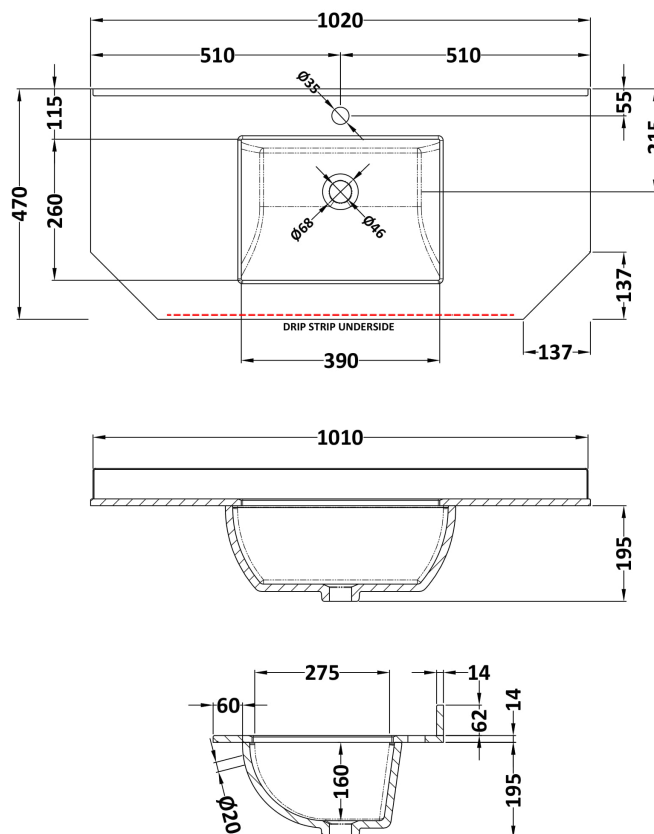

Packaging Dimensions

Height (mm):	850
Width (mm):	1055
Depth (mm):	510
Gross Weight (kg):	43.5

Packaging Data

Box Colour:	Brown Cardboard Box
Box Qty:	1
Label Size:	150 x 100
Label Colour:	White Label
Label Qty:	2

Outer Box Dimensions (If Applicable)

Height (mm):	
Width (mm):	
Depth (mm):	
Gross Weight (kg):	
Barcode:	5056211871774

Product Details

Country of Origin:	Ireland
Fitting Instruction:	No
CE & UKCA:	
FSC Certified Materials:	Yes
Colour:	Timeless Sand
Construction Method:	Cam & Wood Dowel
Construction Type:	Rigid
Cabinet Finish:	Mdf Vinyl Textured Woodgrain
Fascia Finish:	Mdf Vinyl Textured Woodgrain
Cabinet Thickness (mm):	18
Fascia Thickness (mm):	18
Drawer Included:	No
Drawer Type:	Not Applicable
No of Shelves:	1
Hinge Type:	95 Degree Inset Clip-On S/C
Hinge Included:	Yes
Adjustable Legs:	Not Applicable
Fixings Included:	Not Required
Handle Style:	Traditional
Waste Shroud:	No
Handle Included:	Yes
Handle Type:	Knob

Sales Code: LOM271

Description: 1000 Single Bowl Angled Marble Top 1Th

Product Dimensions

Height (mm):	268
Width (mm):	1020
Depth (mm):	470
Nett Weight (kg):	18

Packaging Dimensions

Height (mm):	250
Width (mm):	1100
Depth (mm):	580
Gross Weight (kg):	18.5

Packaging Data

Box Colour:	White Cardboard Box
Box Qty:	1
Label Size:	100 x 50
Label Colour:	White Label
Label Qty:	2

Outer Box Dimensions (If Applicable)

Height (mm):	
Width (mm):	
Depth (mm):	
Gross Weight (kg):	
Barcode:	5056211871590