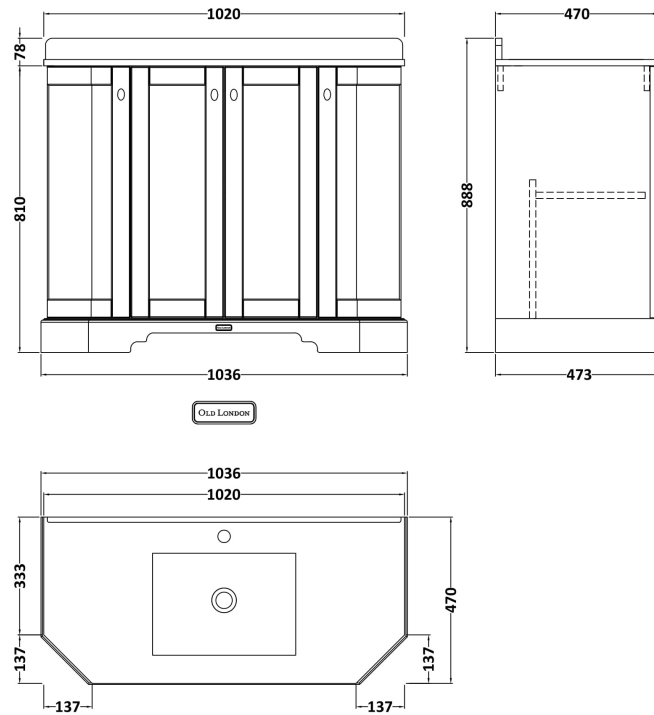

Sales Code: LOF484

Description: 1000 4-Door Angled Unit & Marble Top 1Th

Packaging Details

Barcode: 5056462602790

Sales Code: LON406

Description: 1000 4-Door Angled Basin Unit

Product Dimensions

Height (mm):	810
Width (mm):	1036
Depth (mm):	473
Nett Weight (kg):	42.5

Packaging Dimensions

Height (mm):	850
Width (mm):	1055
Depth (mm):	510
Gross Weight (kg):	43.5

Packaging Data

Box Colour:	Brown Cardboard Box
Box Qty:	1
Label Size:	150 x 100
Label Colour:	White Label
Label Qty:	2

Sales Code: LOM271

Description: 1000 Single Bowl Angled Marble Top 1Th

Product Dimensions

Height (mm):	268
Width (mm):	1020
Depth (mm):	470
Nett Weight (kg):	18

Packaging Dimensions

Height (mm):	250
Width (mm):	1100
Depth (mm):	580
Gross Weight (kg):	18.5

Packaging Data

Box Colour:	White Cardboard Box
Box Qty:	1
Label Size:	100 x 50
Label Colour:	White Label
Label Qty:	2

Outer Box Dimensions (If Applicable)

Height (mm):	
Width (mm):	
Depth (mm):	
Gross Weight (kg):	
Barcode:	5056211871590