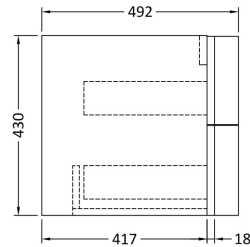

Sales Code: SAR303L

Description: 1000mm Cabinet With Marble Top Lh

Packaging Details

Barcode: 5056211888147

Sales Code: SAR394

Description: 700 W/H 2 Drawer Unit

Product Dimensions

Height (mm):	430
Width (mm):	710
Depth (mm):	480
Nett Weight (kg):	22

Packaging Dimensions

Height (mm):	500
Width (mm):	700
Depth (mm):	470
Gross Weight (kg):	22

Packaging Data

Box Colour:	Brown Cardboard Box
Box Qty:	1
Label Size:	100 x 50
Label Colour:	White Label
Label Qty:	2

Sales Code: SAR360

Description: 300 W/H Side Cabinet

Product Dimensions

Height (mm):	448
Width (mm):	305
Depth (mm):	440
Nett Weight (kg):	14

Packaging Dimensions

Height (mm):	450
Width (mm):	320
Depth (mm):	425
Gross Weight (kg):	14

Sales Code: SMB101

Description: 1000 Sarena Marble Top

Product Dimensions

Height (mm):	18
Width (mm):	1012
Depth (mm):	504
Nett Weight (kg):	18

Packaging Dimensions

Height (mm):	80
Width (mm):	1020
Depth (mm):	514
Gross Weight (kg):	18.5