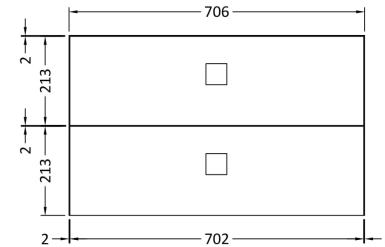

Sales Code: SAR303L

Description: 1000mm Cabinet With Marble Top Lh

Packaging Details

Barcode: 5056211888147

Sales Code: SAR394

Description: 700 W/H 2 Drawer Unit

Product Dimensions

Height (mm):	430
Width (mm):	710
Depth (mm):	480
Nett Weight (kg):	22

Packaging Dimensions

Height (mm):	500
Width (mm):	700
Depth (mm):	470
Gross Weight (kg):	22

Packaging Data

Box Colour:	Brown Cardboard Box
Box Qty:	1
Label Size:	100 x 50
Label Colour:	White Label
Label Qty:	2

Sales Code: SAR360

Description: 300 W/H Side Cabinet

Product Dimensions

Height (mm):	448
Width (mm):	305
Depth (mm):	440
Nett Weight (kg):	14

Packaging Dimensions

Height (mm):	450
Width (mm):	320
Depth (mm):	425
Gross Weight (kg):	14

Sales Code: SMB101

Description: 1000 Sarena Marble Top

Product Dimensions

Height (mm):	18
Width (mm):	1012
Depth (mm):	504
Nett Weight (kg):	18

Packaging Dimensions

Height (mm):	80
Width (mm):	1020
Depth (mm):	514
Gross Weight (kg):	18.5