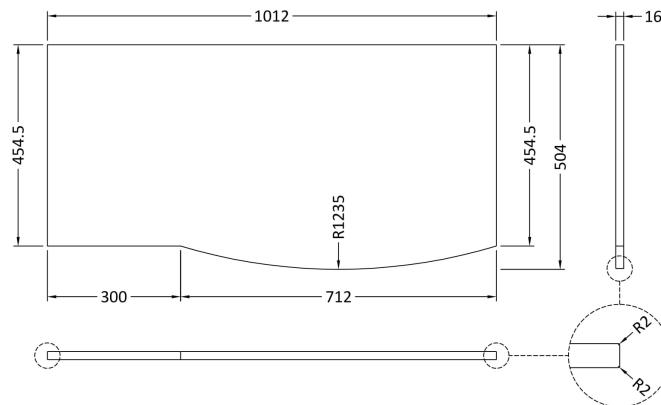

Packaging Dimensions

Height (mm):	500
Width (mm):	700
Depth (mm):	470
Gross Weight (kg):	22

Packaging Data

Box Colour:	Brown Cardboard Box
Box Qty:	1
Label Size:	100 x 50
Label Colour:	White Label
Label Qty:	2

Sales Code: SAR360

Description: 300 W/H Side Cabinet

Product Dimensions

Height (mm):	448
Width (mm):	305
Depth (mm):	440
Nett Weight (kg):	14

Packaging Dimensions

Height (mm):	450
Width (mm):	320
Depth (mm):	425
Gross Weight (kg):	14

Packaging Data

Box Colour:	Brown Cardboard Box
Box Qty:	1
Label Size:	100 x 50
Label Colour:	White Label
Label Qty:	2

Outer Box Dimensions (If Applicable)

Height (mm):	
Width (mm):	
Depth (mm):	
Gross Weight (kg):	
Barcode:	5056211873891

Sales Code: SMB101

Description: 1000 Sarena Marble Top

Product Dimensions

Height (mm):	18
Width (mm):	1012
Depth (mm):	504
Nett Weight (kg):	18

Packaging Dimensions

Height (mm):	80
Width (mm):	1020
Depth (mm):	514
Gross Weight (kg):	18.5