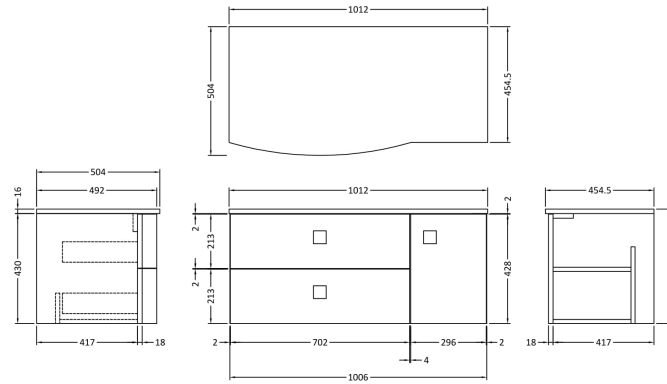

Sales Code: SAR303L

Description: 1000mm Cabinet With Marble Top Lh

Packaging Details

Barcode: 5056211888147

Sales Code: SAR394

Description: 700 W/H 2 Drawer Unit

Product Dimensions

Height (mm):	430
Width (mm):	710
Depth (mm):	480
Nett Weight (kg):	22

Packaging Dimensions

Height (mm):	500
Width (mm):	700
Depth (mm):	470
Gross Weight (kg):	22

Packaging Data

Box Colour:	Brown Cardboard Box
Box Qty:	1
Label Size:	100 x 50
Label Colour:	White Label
Label Qty:	2

Sales Code: SAR360

Description: 300 W/H Side Cabinet

Product Dimensions

Height (mm):	448
Width (mm):	305
Depth (mm):	440
Nett Weight (kg):	14

Packaging Dimensions

Height (mm):	450
Width (mm):	320
Depth (mm):	425
Gross Weight (kg):	14

Sales Code: SMB101

Description: 1000 Sarena Marble Top

Product Dimensions

Height (mm):	18
Width (mm):	1012
Depth (mm):	504
Nett Weight (kg):	18

Packaging Dimensions

Height (mm):	80
Width (mm):	1020
Depth (mm):	514
Gross Weight (kg):	18.5