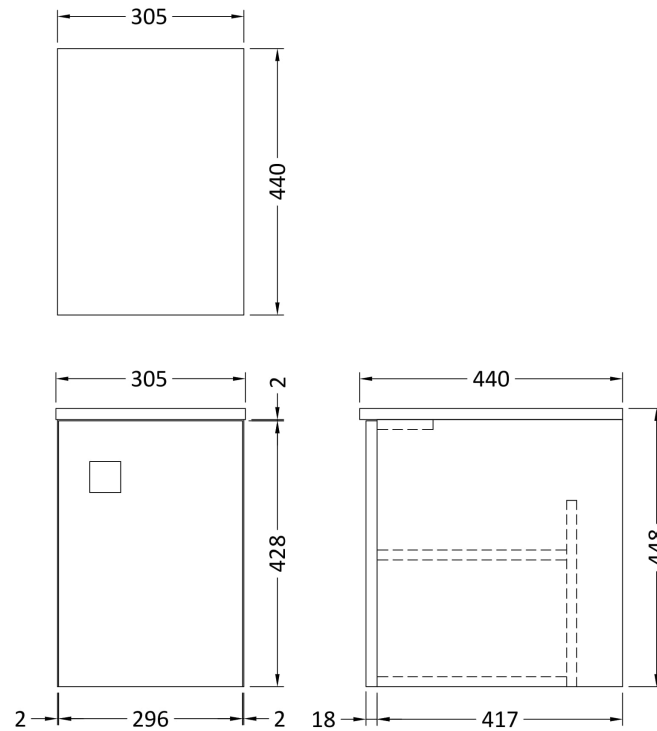

Packaging Dimensions

Height (mm):	500
Width (mm):	700
Depth (mm):	470
Gross Weight (kg):	22

Packaging Data

Box Colour:	Brown Cardboard Box
Box Qty:	1
Label Size:	100 x 50
Label Colour:	White Label
Label Qty:	2

Sales Code: SAR360

Description: 300 W/H Side Cabinet

Product Dimensions

Height (mm):	448
Width (mm):	305
Depth (mm):	440
Nett Weight (kg):	14

Packaging Dimensions

Height (mm):	450
Width (mm):	320
Depth (mm):	425
Gross Weight (kg):	14

Packaging Data

Box Colour:	Brown Cardboard Box
Box Qty:	1
Label Size:	100 x 50
Label Colour:	White Label
Label Qty:	2

Outer Box Dimensions (If Applicable)

Height (mm):	
Width (mm):	
Depth (mm):	
Gross Weight (kg):	
Barcode:	5056211873891

Sales Code: SMB101

Description: 1000 Sarena Marble Top

Product Dimensions

Height (mm):	18
Width (mm):	1012
Depth (mm):	504
Nett Weight (kg):	18

Packaging Dimensions

Height (mm):	80
Width (mm):	1020
Depth (mm):	514
Gross Weight (kg):	18.5