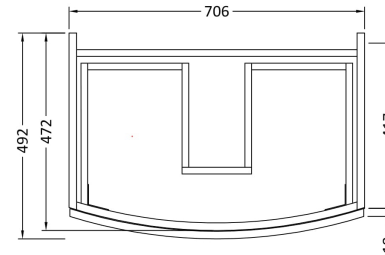

Sales Code: SAR303L

Description: 1000mm Cabinet With Marble Top Lh

Packaging Details

Barcode: 5056211888147

Sales Code: SAR394

Description: 700 W/H 2 Drawer Unit

Product Dimensions

Height (mm):	430
Width (mm):	710
Depth (mm):	480
Nett Weight (kg):	22

Packaging Dimensions

Height (mm):	500
Width (mm):	700
Depth (mm):	470
Gross Weight (kg):	22

Packaging Data

Box Colour:	Brown Cardboard Box
Box Qty:	1
Label Size:	100 x 50
Label Colour:	White Label
Label Qty:	2

Sales Code: SAR360

Description: 300 W/H Side Cabinet

Product Dimensions

Height (mm):	448
Width (mm):	305
Depth (mm):	440
Nett Weight (kg):	14

Packaging Dimensions

Height (mm):	450
Width (mm):	320
Depth (mm):	425
Gross Weight (kg):	14

Sales Code: SMB101

Description: 1000 Sarena Marble Top

Product Dimensions

Height (mm):	18
Width (mm):	1012
Depth (mm):	504
Nett Weight (kg):	18

Packaging Dimensions

Height (mm):	80
Width (mm):	1020
Depth (mm):	514
Gross Weight (kg):	18.5