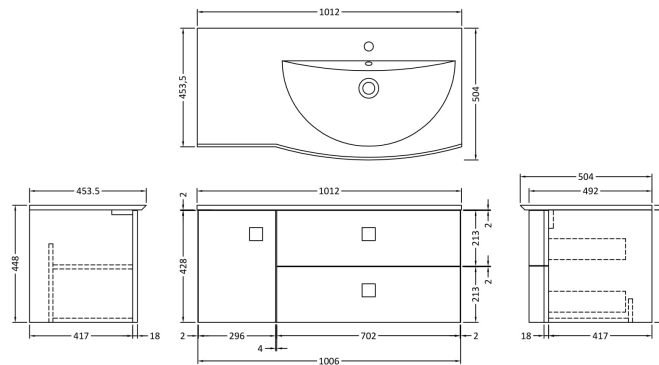

Sales Code: SAR302R

Description: 1000 W/H 2 Drawer Unit & Basin Rh

Packaging Details

Barcode: 5056211875086