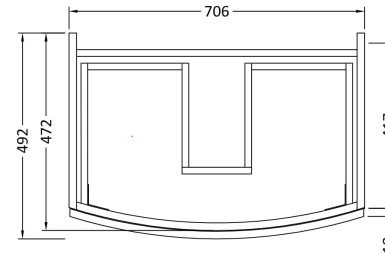

### Product Dimensions

Height (mm):	430
Width (mm):	710
Depth (mm):	480
Nett Weight (kg):	22

### Packaging Dimensions

Height (mm):	500
Width (mm):	700
Depth (mm):	470
Gross Weight (kg):	22

### Product Dimensions

Height (mm):	448
Width (mm):	305
Depth (mm):	440
Nett Weight (kg):	14

### Product Dimensions

Height (mm):	130
Width (mm):	1012
Depth (mm):	504
Nett Weight (kg):	13.5