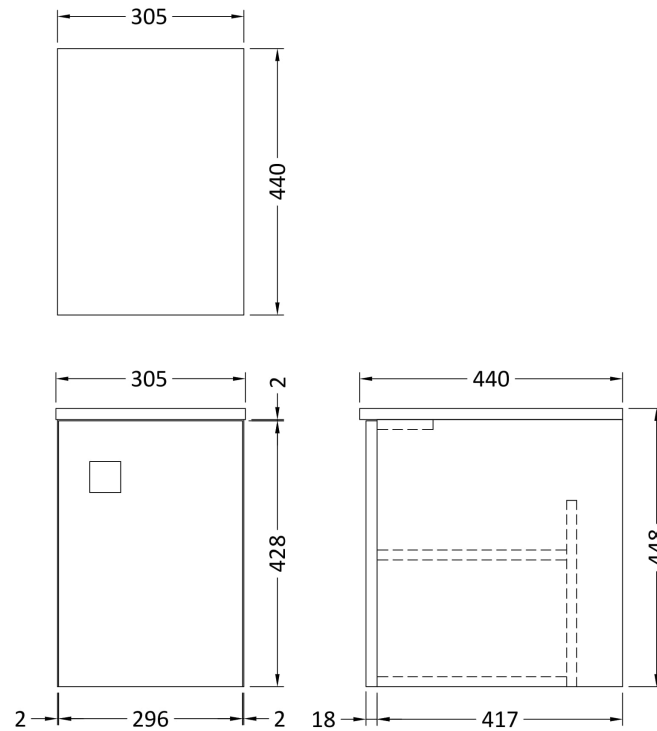

### Product Dimensions

Height (mm):	430
Width (mm):	710
Depth (mm):	480
Nett Weight (kg):	22

### Outer Box Dimensions (If Applicable)

Height (mm):	
Width (mm):	
Depth (mm):	
Gross Weight (kg):	
Barcode:	5056211873860

### Product Dimensions

Height (mm):	448
Width (mm):	305
Depth (mm):	440
Nett Weight (kg):	14

### Product Dimensions

Height (mm):	130
Width (mm):	1012
Depth (mm):	504
Nett Weight (kg):	13.5