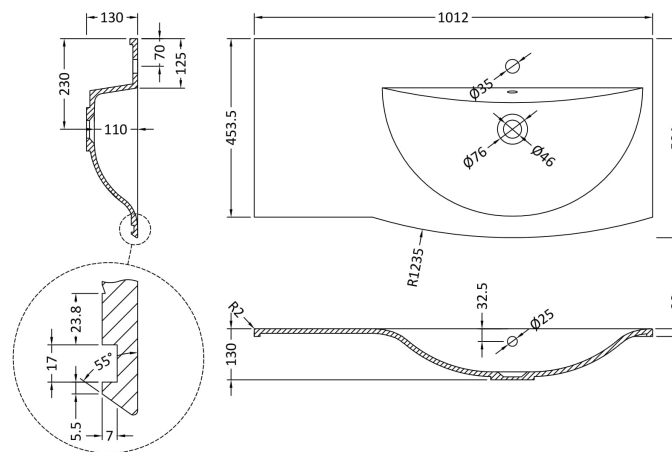

### Outer Box Dimensions (If Applicable)

Height (mm):	
Width (mm):	
Depth (mm):	
Gross Weight (kg):	
Barcode:	5056211873860

### Product Dimensions

Height (mm):	448
Width (mm):	305
Depth (mm):	440
Nett Weight (kg):	14

### Outer Box Dimensions (If Applicable)

Height (mm):	
Width (mm):	
Depth (mm):	
Gross Weight (kg):	
Barcode:	5056211873891

### Product Dimensions

Height (mm):	130
Width (mm):	1012
Depth (mm):	504
Nett Weight (kg):	13.5