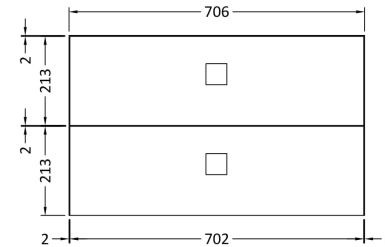

### Product Dimensions

Height (mm):	430
Width (mm):	710
Depth (mm):	480
Nett Weight (kg):	22

### Packaging Dimensions

Height (mm):	500
Width (mm):	700
Depth (mm):	470
Gross Weight (kg):	22

### Product Dimensions

Height (mm):	448
Width (mm):	305
Depth (mm):	440
Nett Weight (kg):	14

### Packaging Dimensions

Height (mm):	450
Width (mm):	320
Depth (mm):	425
Gross Weight (kg):	14