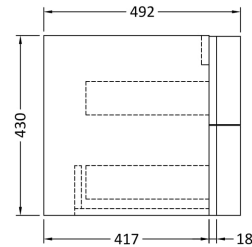

### Product Dimensions

Height (mm):	430
Width (mm):	710
Depth (mm):	480
Nett Weight (kg):	22

### Packaging Dimensions

Height (mm):	500
Width (mm):	700
Depth (mm):	470
Gross Weight (kg):	22

### Product Dimensions

Height (mm):	448
Width (mm):	305
Depth (mm):	440
Nett Weight (kg):	14

### Packaging Dimensions

Height (mm):	450
Width (mm):	320
Depth (mm):	425
Gross Weight (kg):	14