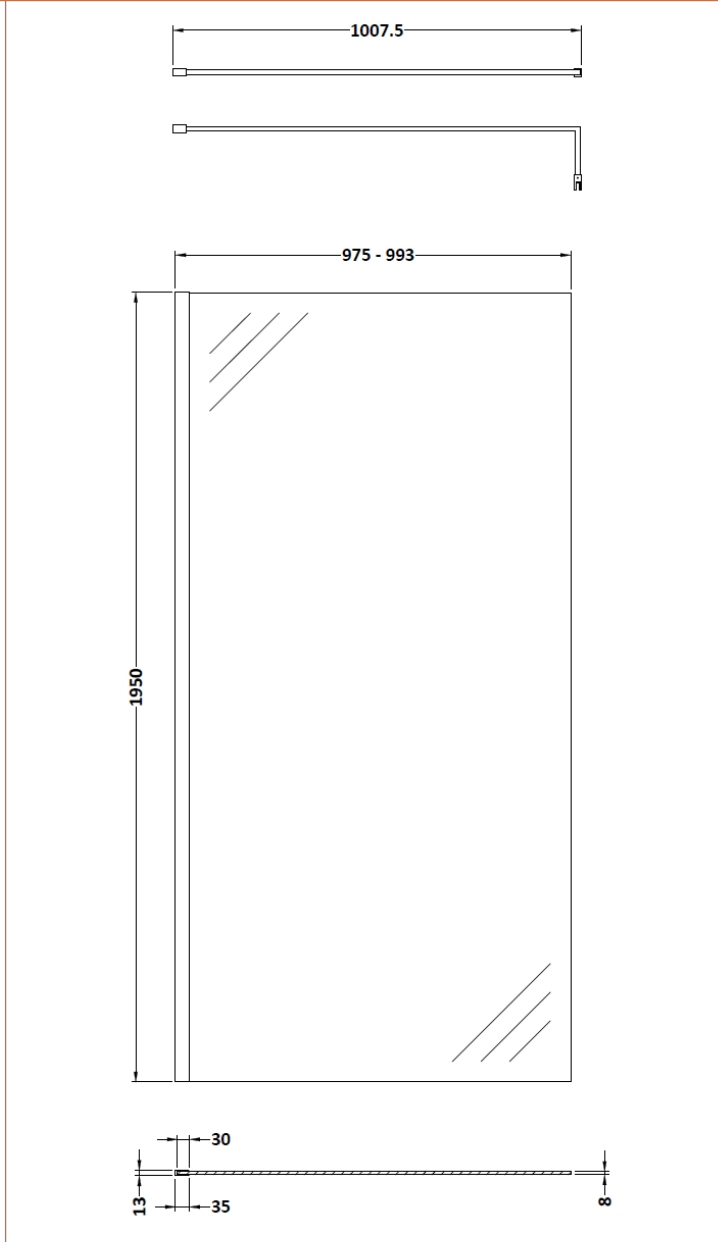

Sales Code: BBPAF10

Description: 1000 Wetroom Screen With Arms And H Feet

Packaging Details

Barcode: 5056462624334

Sales Code: WRSB1000

Description: Wetroom Screen 1000 X1950mm

Product Dimensions

Height (mm):	1950
Width (mm):	1000
Depth (mm):	14
Nett Weight (kg):	42.4

Packaging Dimensions

Height (mm):	65
Width (mm):	1085
Length (mm):	2010
Gross Weight (kg):	42.4

Packaging Data

Box Colour:	Brown Cardboard Box - Printed
Box Qty:	1
Label Size:	100 x 50
Label Colour:	Not Applicable
Label Qty:	0

Outer Box Dimensions (If Applicable)

Height (mm):	
Width (mm):	
Depth (mm):	
Length (mm):	
Gross Weight (kg):	
Barcode:	5055369007462

Product Details

Country of Origin:	China
Fitting Instruction:	No
CE & UKCA:	Yes
Profile Material:	Aluminium
Profile Finish:	Polished Chrome
Adjustments (mm):	975mm-993mm
Entry Width (mm):	N/A
Swing In Dim (mm):	N/A
Swing Out Dim (mm):	N/A
Radius (mm):	Not Applicable
Glass Thickness (mm):	8
Easy Fit:	No
Easy Clean:	Yes
Handle Style:	Not Applicable
Handle Material:	Not Applicable
Enclosure Design:	Frameless
Wheel Type:	Not Applicable
Support Bar Included:	Support Bar Included
Extras:	None

Sales Code: FIX025

Description: Wetroom Screen Support Arm Brass

Product Dimensions

Height (mm):	15
Width (mm):	150
Depth (mm):	1000
Nett Weight (kg):	0.67

Packaging Dimensions

Height (mm):	35
Width (mm):	160
Length (mm):	1020
Gross Weight (kg):	0.7