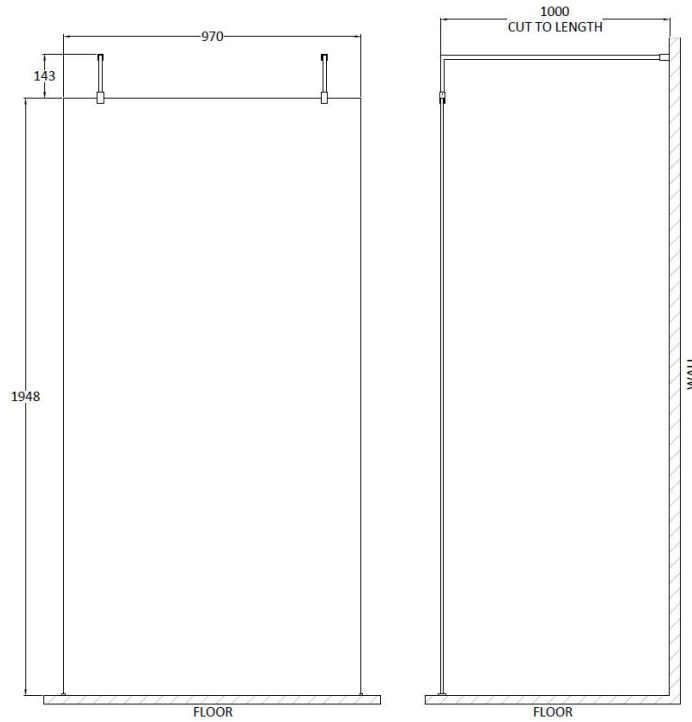

Sales Code: BBPAF10

Description: 1000 Wetroom Screen With Arms And H Feet

Packaging Details

Barcode: 5056462624334

Sales Code: WRSB1000

Description: Wetroom Screen 1000 X1950mm

Product Dimensions

Height (mm):	1950
Width (mm):	1000
Depth (mm):	14
Nett Weight (kg):	42.4

Packaging Dimensions

Height (mm):	65
Width (mm):	1085
Length (mm):	2010
Gross Weight (kg):	42.4

Packaging Data

Box Colour:	Brown Cardboard Box - Printed
Box Qty:	1
Label Size:	100 x 50
Label Colour:	Not Applicable
Label Qty:	0

Outer Box Dimensions (If Applicable)

Height (mm):	
Width (mm):	
Depth (mm):	
Length (mm):	
Gross Weight (kg):	
Barcode:	5055369007462

Product Details

Country of Origin:	China
Fitting Instruction:	No
CE & UKCA:	Yes
Profile Material:	Aluminium
Profile Finish:	Polished Chrome
Adjustments (mm):	975mm-993mm
Entry Width (mm):	N/A
Swing In Dim (mm):	N/A
Swing Out Dim (mm):	N/A
Radius (mm):	Not Applicable
Glass Thickness (mm):	8
Easy Fit:	No
Easy Clean:	Yes
Handle Style:	Not Applicable
Handle Material:	Not Applicable
Enclosure Design:	Frameless
Wheel Type:	Not Applicable
Support Bar Included:	Support Bar Included
Extras:	None

Sales Code: FIX025

Description: Wetroom Screen Support Arm Brass

Product Dimensions

Height (mm):	15
Width (mm):	150
Depth (mm):	1000
Nett Weight (kg):	0.67

Packaging Dimensions

Height (mm):	35
Width (mm):	160
Length (mm):	1020
Gross Weight (kg):	0.7