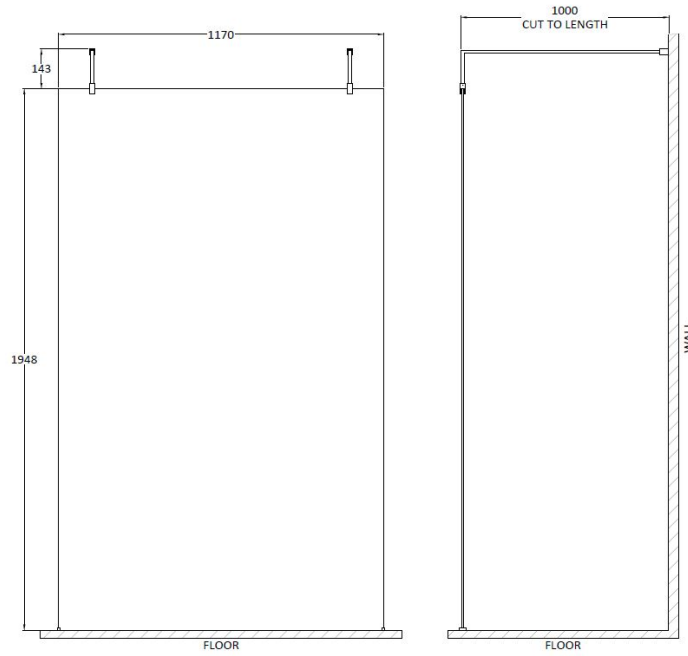

Sales Code: BBPAF12

Description: 1200 Wetroom Screen With Arms And H Feet

Packaging Details

Barcode: 5056462624358

Sales Code: WRSB1200

Description: Wetroom Screen 1200 X1950mm

Product Dimensions

Height (mm):	1950
Width (mm):	1200
Depth (mm):	14
Nett Weight (kg):	50.4

Packaging Dimensions

Height (mm):	65
Width (mm):	1250
Length (mm):	2010
Gross Weight (kg):	50.4

Packaging Data

Box Colour:	Brown Cardboard Box - Printed
Box Qty:	1
Label Size:	100 x 50
Label Colour:	Not Applicable
Label Qty:	0

Outer Box Dimensions (If Applicable)

Height (mm):	
Width (mm):	
Depth (mm):	
Length (mm):	
Gross Weight (kg):	
Barcode:	5055369007479

Product Details

Country of Origin:	China
Fitting Instruction:	No
CE & UKCA:	Yes
Profile Material:	Aluminium
Profile Finish:	Polished Chrome
Adjustments (mm):	1175mm-1193mm
Entry Width (mm):	N/A
Swing In Dim (mm):	N/A
Swing Out Dim (mm):	N/A
Radius (mm):	Not Applicable
Glass Thickness (mm):	8
Easy Fit:	No
Easy Clean:	Yes
Handle Style:	Not Applicable
Handle Material:	Not Applicable
Enclosure Design:	Frameless
Wheel Type:	Not Applicable
Support Bar Included:	Support Bar Included
Extras:	None

Sales Code: FIX025

Description: Wetroom Screen Support Arm Brass

Product Dimensions

Height (mm):	15
Width (mm):	150
Depth (mm):	1000
Nett Weight (kg):	0.67

Packaging Dimensions

Height (mm):	35
Width (mm):	160
Length (mm):	1020
Gross Weight (kg):	0.7