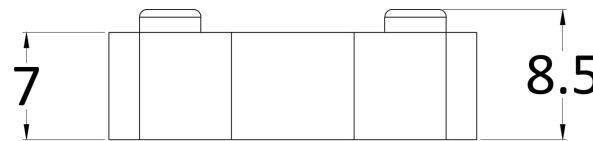

Sales Code: WRSF017

Description: Wetroom Horseshoe Support Foot Brass

Product Dimensions

Height (mm):	10
Width (mm):	24
Depth (mm):	9
Nett Weight (kg):	0.16

Packaging Dimensions

Height (mm):	45
Width (mm):	30
Length (mm):	44
Gross Weight (kg):	0.16

Packaging Data

Box Colour:	White Cardboard Box
Box Qty:	1
Label Size:	100 x 50
Label Colour:	White Label
Label Qty:	1

Outer Box Dimensions (If Applicable)

Height (mm):	360
Width (mm):	270
Depth (mm):	
Length (mm):	
Gross Weight (kg):	
Barcode:	5056462620701

Product Details

Country of Origin:	China
Fitting Instruction:	No
CE & UKCA:	N/A
Profile Material:	Brass
Profile Finish:	Brushed Brass
Adjustments (mm):	N/A
Entry Width (mm):	N/A
Swing In Dim (mm):	N/A
Swing Out Dim (mm):	N/A
Radius (mm):	Not Applicable
Glass Thickness (mm):	
Easy Fit:	Not Applicable
Easy Clean:	Not Applicable
Handle Style:	Not Applicable
Handle Material:	Not Applicable
Enclosure Design:	Not Applicable
Wheel Type:	Not Applicable
Support Bar Included:	Support Bar Not Included
Extras:	None