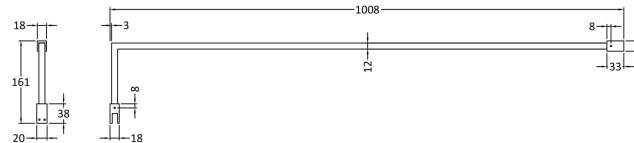

Packaging Dimensions

Height (mm):	65
Width (mm):	1250
Length (mm):	2010
Gross Weight (kg):	50.4

Packaging Data

Box Colour:	Brown Cardboard Box - Printed
Box Qty:	1
Label Size:	100 x 50
Label Colour:	Not Applicable
Label Qty:	0

Outer Box Dimensions (If Applicable)

Height (mm):	
Width (mm):	
Depth (mm):	
Length (mm):	
Gross Weight (kg):	
Barcode:	5055369007479

Product Details

Country of Origin:	China
Fitting Instruction:	No
CE & UKCA:	Yes
Profile Material:	Aluminium
Profile Finish:	Polished Chrome
Adjustments (mm):	1175mm-1193mm
Entry Width (mm):	N/A
Swing In Dim (mm):	N/A
Swing Out Dim (mm):	N/A
Radius (mm):	Not Applicable
Glass Thickness (mm):	8
Easy Fit:	No
Easy Clean:	Yes
Handle Style:	Not Applicable
Handle Material:	Not Applicable
Enclosure Design:	Frameless
Wheel Type:	Not Applicable
Support Bar Included:	Support Bar Included
Extras:	None

Sales Code: FIX025

Description: Wetroom Screen Support Arm Brass

Product Dimensions

Height (mm):	15
Width (mm):	150
Depth (mm):	1000
Nett Weight (kg):	0.67

Packaging Dimensions

Height (mm):	35
Width (mm):	160
Length (mm):	1020
Gross Weight (kg):	0.7

Packaging Data

Box Colour:	Brown Cardboard Box
Box Qty:	1
Label Size:	100 x 50
Label Colour:	White Label
Label Qty:	1

Outer Box Dimensions (If Applicable)

Height (mm):	
Width (mm):	
Depth (mm):	
Length (mm):	
Gross Weight (kg):	
Barcode:	5056462611884