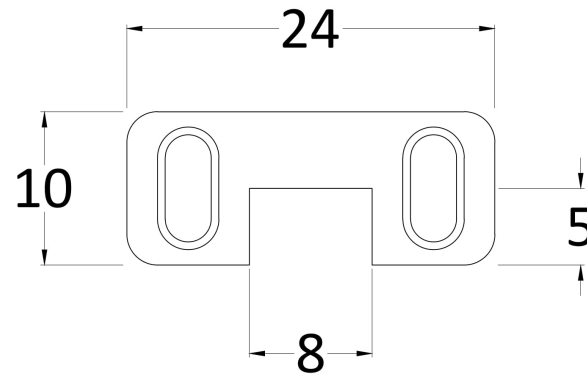

Sales Code: WRSF017

Description: Wetroom Horseshoe Support Foot Brass

Product Dimensions

Height (mm):	10
Width (mm):	24
Depth (mm):	9
Nett Weight (kg):	0.16

Packaging Dimensions

Height (mm):	45
Width (mm):	30
Length (mm):	44
Gross Weight (kg):	0.16

Packaging Data

Box Colour:	White Cardboard Box
Box Qty:	1
Label Size:	100 x 50
Label Colour:	White Label
Label Qty:	1

Outer Box Dimensions (If Applicable)

Height (mm):	360
Width (mm):	270
Depth (mm):	
Length (mm):	
Gross Weight (kg):	
Barcode:	5056462620701

Product Details

Country of Origin:	China
Fitting Instruction:	No
CE & UKCA:	N/A
Profile Material:	Brass
Profile Finish:	Brushed Brass
Adjustments (mm):	N/A
Entry Width (mm):	N/A
Swing In Dim (mm):	N/A
Swing Out Dim (mm):	N/A
Radius (mm):	Not Applicable
Glass Thickness (mm):	
Easy Fit:	Not Applicable
Easy Clean:	Not Applicable
Handle Style:	Not Applicable
Handle Material:	Not Applicable
Enclosure Design:	Not Applicable
Wheel Type:	Not Applicable
Support Bar Included:	Support Bar Not Included
Extras:	None