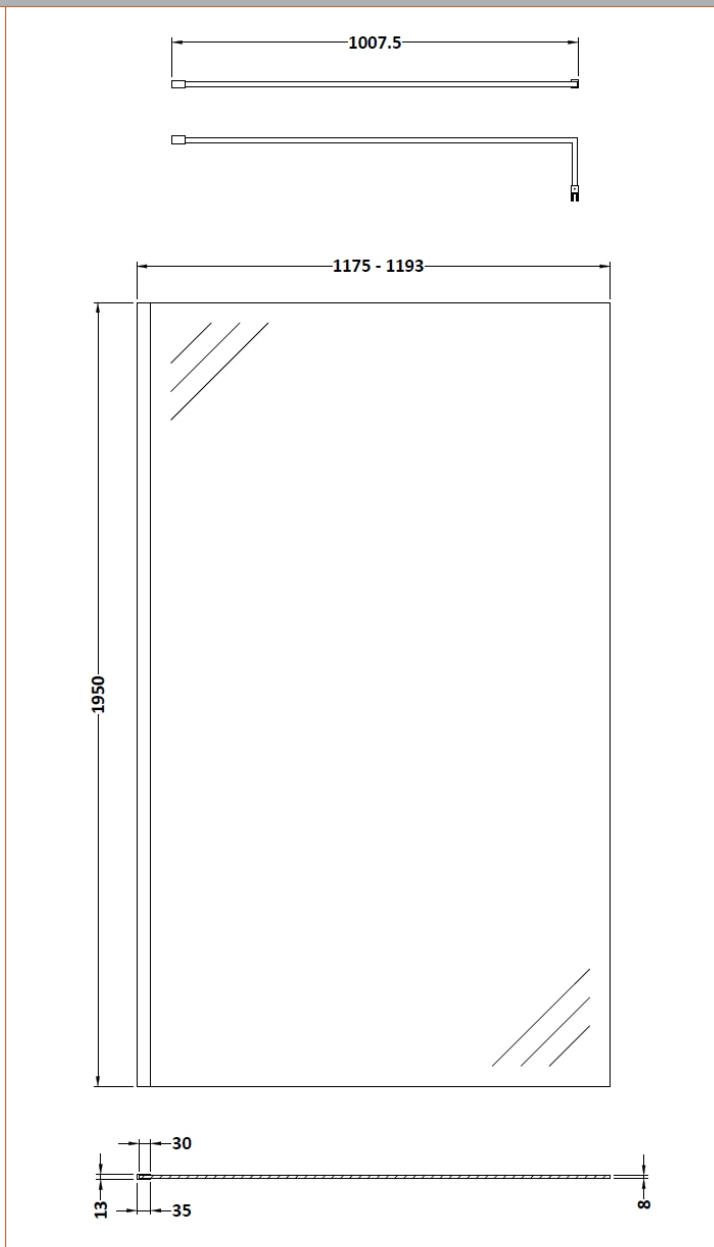

Sales Code: BBPAF12

Description: 1200 Wetroom Screen With Arms And H Feet

Packaging Details

Barcode: 5056462624358

Sales Code: WRSB1200

Description: Wetroom Screen 1200 X1950mm

Product Dimensions

Height (mm):	1950
Width (mm):	1200
Depth (mm):	14
Nett Weight (kg):	50.4

Packaging Dimensions

Height (mm):	65
Width (mm):	1250
Length (mm):	2010
Gross Weight (kg):	50.4

Packaging Data

Box Colour:	Brown Cardboard Box - Printed
Box Qty:	1
Label Size:	100 x 50
Label Colour:	Not Applicable
Label Qty:	0

Outer Box Dimensions (If Applicable)

Height (mm):	
Width (mm):	
Depth (mm):	
Length (mm):	
Gross Weight (kg):	
Barcode:	5055369007479

Product Details

Country of Origin:	China
Fitting Instruction:	No
CE & UKCA:	Yes
Profile Material:	Aluminium
Profile Finish:	Polished Chrome
Adjustments (mm):	1175mm-1193mm
Entry Width (mm):	N/A
Swing In Dim (mm):	N/A
Swing Out Dim (mm):	N/A
Radius (mm):	Not Applicable
Glass Thickness (mm):	8
Easy Fit:	No
Easy Clean:	Yes
Handle Style:	Not Applicable
Handle Material:	Not Applicable
Enclosure Design:	Frameless
Wheel Type:	Not Applicable
Support Bar Included:	Support Bar Included
Extras:	None

Sales Code: FIX025

Description: Wetroom Screen Support Arm Brass

Product Dimensions

Height (mm):	15
Width (mm):	150
Depth (mm):	1000
Nett Weight (kg):	0.67

Packaging Dimensions

Height (mm):	35
Width (mm):	160
Length (mm):	1020
Gross Weight (kg):	0.7