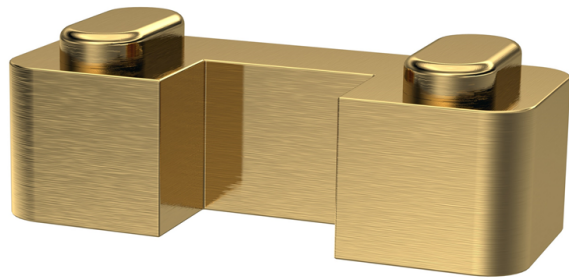

Sales Code: WRSF017

Description: Wetroom Horseshoe Support Foot Brass

Product Dimensions

Height (mm):	10
Width (mm):	24
Depth (mm):	9
Nett Weight (kg):	0.16

Packaging Dimensions

Height (mm):	45
Width (mm):	30
Length (mm):	44
Gross Weight (kg):	0.16

Packaging Data

Box Colour:	White Cardboard Box
Box Qty:	1
Label Size:	100 x 50
Label Colour:	White Label
Label Qty:	1

Outer Box Dimensions (If Applicable)

Height (mm):	360
Width (mm):	270
Depth (mm):	
Length (mm):	
Gross Weight (kg):	
Barcode:	5056462620701

Product Details

Country of Origin:	China
Fitting Instruction:	No
CE & UKCA:	N/A
Profile Material:	Brass
Profile Finish:	Brushed Brass
Adjustments (mm):	N/A
Entry Width (mm):	N/A
Swing In Dim (mm):	N/A
Swing Out Dim (mm):	N/A
Radius (mm):	Not Applicable
Glass Thickness (mm):	
Easy Fit:	Not Applicable
Easy Clean:	Not Applicable
Handle Style:	Not Applicable
Handle Material:	Not Applicable
Enclosure Design:	Not Applicable
Wheel Type:	Not Applicable
Support Bar Included:	Support Bar Not Included
Extras:	None