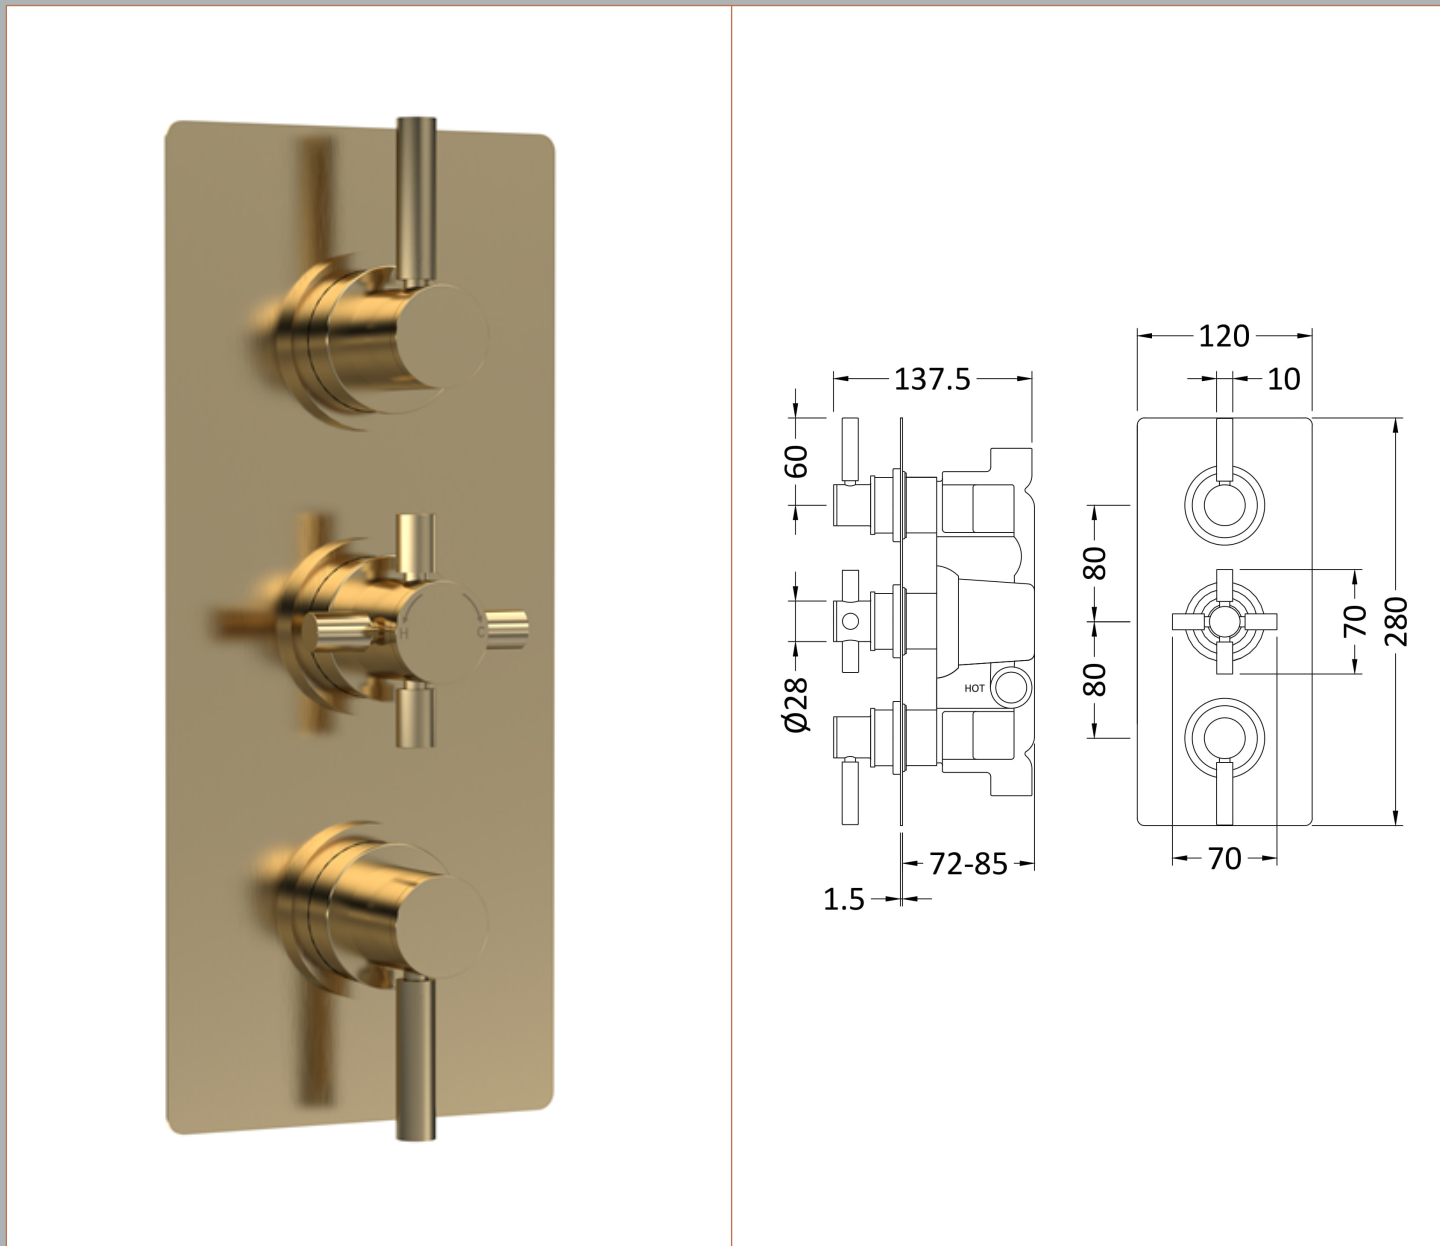

Sales Code: A8023

Description: Tec Pura Plus Triple Thermo Valve Div

### Product Dimensions

Length (mm):	
Width (mm):	80
Height (mm):	280
Depth (mm):	136
Nett Weight (kg):	5.77

### Outer Box Dimensions (If Applicable)

Length (mm):	
Width (mm):	520
Height (mm):	420
Depth (mm):	330
Gross Weight (kg):	23
Barcode:	5056462673943

### Product Details

Country of Origin:	United Kingdom
Fitting Instruction:	No
Product Material:	Brass/ABS
Mount Type:	Wall, Recessed
Outlet Elbow Supplied:	No
Easy Clean:	Not Applicable
Head Included:	No
Handset Included:	No
Body Jets Included:	No
No of Body Jets:	Not Applicable
Operating Pressure (bar):	0.5
Valve/Cartridge Type:	1/4 Turn Ceramic Disc
Flow Rates (L/min):	0.1 bar: N/A   0.5 bar: 13   1 bar: 17   2 bar: 24   3 bar: 27
TMV2 Approved:	No   Approval No: N/A
TMV3 Approved:	No   Approval No: N/A
WRAS Approved:	No   Approval No: N/A
Head Function:	Not Applicable
Handset Function:	Not Applicable
Body Jet Info:	Not Applicable
Pipe Size:	15 mm & 22 mm
Pipe Centres:	N/A
Colour/Finish:	Brushed Brass
Hose Included:	Not Applicable
No. of Outlets:	3