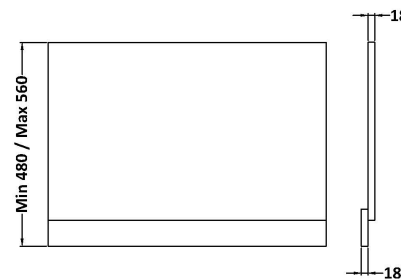

Sales Code: BPR1412

Description: 750 End Panel (2 Piece)

### Product Dimensions

Height (mm):	560
Width (mm):	730
Depth (mm):	36
Nett Weight (kg):	6.9

### Packaging Dimensions

Height (mm):	595
Width (mm):	30
Depth (mm):	775
Gross Weight (kg):	6.9

### Outer Box Dimensions (If Applicable)

Height (mm):	
Width (mm):	
Depth (mm):	
Gross Weight (kg):	
Barcode:	5056462661346