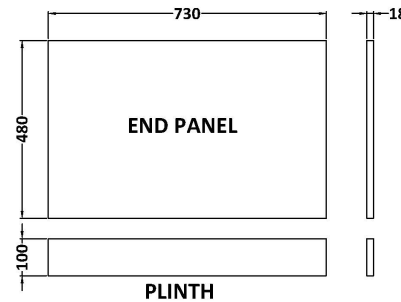

Sales Code: BPR1412

Description: 750 End Panel (2 Piece)

### Product Dimensions

Height (mm):	560
Width (mm):	730
Depth (mm):	36
Nett Weight (kg):	6.9

### Packaging Dimensions

Height (mm):	595
Width (mm):	30
Depth (mm):	775
Gross Weight (kg):	6.9

### Outer Box Dimensions (If Applicable)

Height (mm):	
Width (mm):	
Depth (mm):	
Gross Weight (kg):	
Barcode:	5056462661346