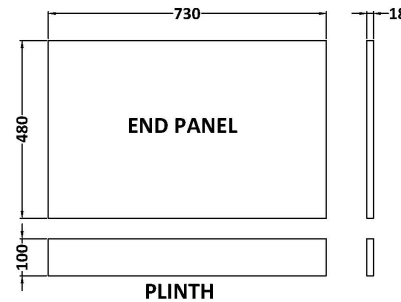

Sales Code: BPR812

Description: 750 End Panel (2 Piece)

### Product Dimensions

Height (mm):	560
Width (mm):	730
Depth (mm):	36
Nett Weight (kg):	6.9

### Packaging Dimensions

Height (mm):	595
Width (mm):	30
Depth (mm):	775
Gross Weight (kg):	6.9

### Outer Box Dimensions (If Applicable)

Height (mm):	
Width (mm):	
Depth (mm):	
Gross Weight (kg):	
Barcode:	5056462658322