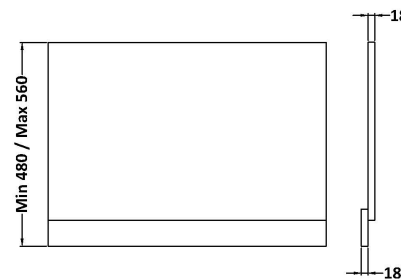

Sales Code: BPR812

Description: 750 End Panel (2 Piece)

### Product Dimensions

Height (mm):	560
Width (mm):	730
Depth (mm):	36
Nett Weight (kg):	6.9

### Packaging Dimensions

Height (mm):	595
Width (mm):	30
Depth (mm):	775
Gross Weight (kg):	6.9

### Outer Box Dimensions (If Applicable)

Height (mm):	
Width (mm):	
Depth (mm):	
Gross Weight (kg):	
Barcode:	5056462658322