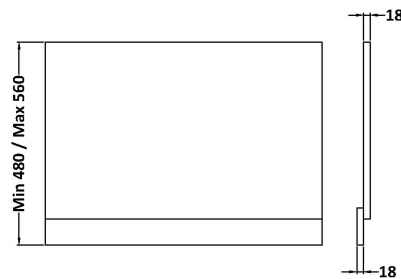

Sales Code: BPR1413

Description: 800 End Panel (2 Piece)

Product Dimensions

Height (mm):	560
Width (mm):	780
Depth (mm):	36
Nett Weight (kg):	5.5

Packaging Dimensions

Height (mm):	595
Width (mm):	30
Depth (mm):	825
Gross Weight (kg):	5.58

Packaging Data

Box Colour:	Brown Cardboard Box - Printed
Box Qty:	1
Label Size:	100 x 50
Label Colour:	White Label
Label Qty:	0

Outer Box Dimensions (If Applicable)

Height (mm):	
Width (mm):	
Depth (mm):	
Gross Weight (kg):	
Barcode:	5056462661353