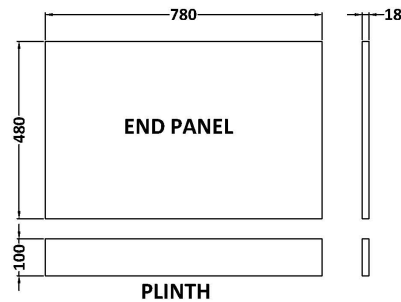

Sales Code: BPR1413

Description: 800 End Panel (2 Piece)

Product Dimensions

Height (mm):	560
Width (mm):	780
Depth (mm):	36
Nett Weight (kg):	5.5

Packaging Dimensions

Height (mm):	595
Width (mm):	30
Depth (mm):	825
Gross Weight (kg):	5.58

Packaging Data

Box Colour:	Brown Cardboard Box - Printed
Box Qty:	1
Label Size:	100 x 50
Label Colour:	White Label
Label Qty:	0

Outer Box Dimensions (If Applicable)

Height (mm):	
Width (mm):	
Depth (mm):	
Gross Weight (kg):	
Barcode:	5056462661353