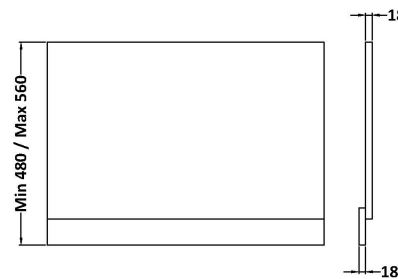

Sales Code: BPR813

Description: 800 End Panel (2 Piece)

Product Dimensions

Height (mm):	560
Width (mm):	780
Depth (mm):	36
Nett Weight (kg):	5.5

Packaging Dimensions

Height (mm):	595
Width (mm):	30
Depth (mm):	825
Gross Weight (kg):	5.58

Packaging Data

Box Colour:	Brown Cardboard Box - Printed
Box Qty:	1
Label Size:	100 x 50
Label Colour:	White Label
Label Qty:	0

Outer Box Dimensions (If Applicable)

Height (mm):	
Width (mm):	
Depth (mm):	
Gross Weight (kg):	
Barcode:	5056462658346

Product Details

Country of Origin:	China
Fitting Instruction:	No
CE & UKCA:	N/A
FSC Certified Materials:	Yes
Colour:	Satin Green
Construction Method:	Screws Only
Construction Type:	Flat-Pack
Cabinet Finish:	Not Applicable
Fascia Finish:	Mdf Painted Matt
Cabinet Thickness (mm):	
Fascia Thickness (mm):	18
Drawer Included:	Not Applicable
Drawer Type:	Not Applicable
No of Shelves:	Not Applicable
Hinge Type:	Not Applicable
Hinge Included:	Not Applicable
Adjustable Legs:	Not Applicable
Fixings Included:	Yes
Handle Style:	Not Applicable
Waste Shroud:	Not Applicable
Handle Included:	Not Applicable
Handle Type:	Not Applicable