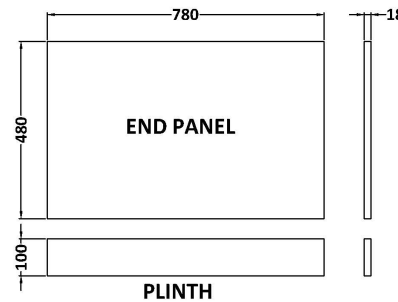

Sales Code: BPR813

Description: 800 End Panel (2 Piece)

Product Dimensions

Height (mm):	560
Width (mm):	780
Depth (mm):	36
Nett Weight (kg):	5.5

Packaging Dimensions

Height (mm):	595
Width (mm):	30
Depth (mm):	825
Gross Weight (kg):	5.58

Packaging Data

Box Colour:	Brown Cardboard Box - Printed
Box Qty:	1
Label Size:	100 x 50
Label Colour:	White Label
Label Qty:	0

Outer Box Dimensions (If Applicable)

Height (mm):	
Width (mm):	
Depth (mm):	
Gross Weight (kg):	
Barcode:	5056462658346

Product Details

Country of Origin:	China
Fitting Instruction:	No
CE & UKCA:	N/A
FSC Certified Materials:	Yes
Colour:	Satin Green
Construction Method:	Screws Only
Construction Type:	Flat-Pack
Cabinet Finish:	Not Applicable
Fascia Finish:	Mdf Painted Matt
Cabinet Thickness (mm):	
Fascia Thickness (mm):	18
Drawer Included:	Not Applicable
Drawer Type:	Not Applicable
No of Shelves:	Not Applicable
Hinge Type:	Not Applicable
Hinge Included:	Not Applicable
Adjustable Legs:	Not Applicable
Fixings Included:	Yes
Handle Style:	Not Applicable
Waste Shroud:	Not Applicable
Handle Included:	Not Applicable
Handle Type:	Not Applicable