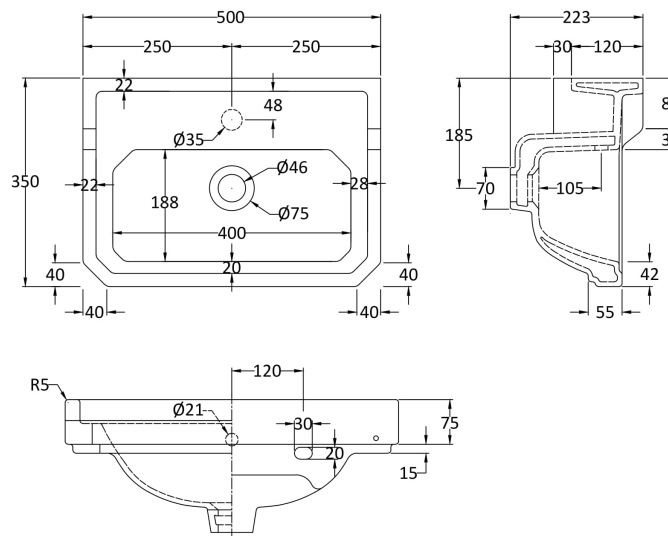

Sales Code: Ccr032

Description: 500mm 1Th Basin & Comfort Height Ped

Packaging Details

Barcode: 5056211818601

Sales Code: NCS885A

Description: 500mm Basin 1Th

Product Dimensions

Height (mm):	223
Width (mm):	500
Depth (mm):	350
Nett Weight (kg):	12.53

Packaging Dimensions

Height (mm):	245
Width (mm):	505
Depth (mm):	375
Gross Weight (kg):	13

Packaging Data

Box Colour:	Brown Cardboard Box - Printed
Box Qty:	1
Label Size:	100 x 50
Label Colour:	Not Applicable
Label Qty:	0

Outer Box Dimensions (If Applicable)

Height (mm):	
Width (mm):	
Depth (mm):	
Gross Weight (kg):	
Barcode:	5055369040056

Product Details

Country of Origin:	China
Fitting Instruction:	No
Certification: CE & UKCA:	N/A
WRAS:	N/A
WRAS No:	N/A
Product Material:	Vitreous China
Fixing Supplied:	No

Sales Code: NCS853

Description: Comfort Height Full Pedestal

Product Dimensions

Height (mm):	734
Width (mm):	260
Depth (mm):	180
Nett Weight (kg):	11.5

Packaging Dimensions

Height (mm):	140
Width (mm):	285
Depth (mm):	715
Gross Weight (kg):	12