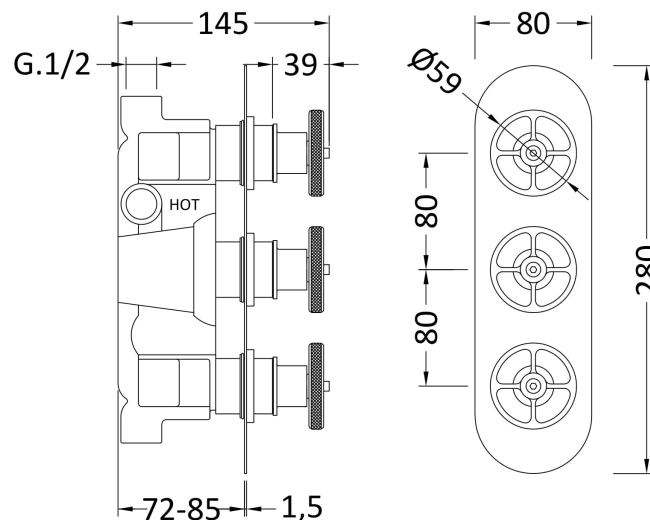

Sales Code: SIWTR803

Description: Industrial Trip Shower Valve W/Diverter

**Product Dimensions**

Length (mm):	
Width (mm):	80
Height (mm):	280
Depth (mm):	145
Nett Weight (kg):	3.8

**Packaging Dimensions**

Length (mm):	320
Width (mm):	250
Height (mm):	130
Gross Weight (kg):	3.8

**Packaging Data**

Box Colour:	White Cardboard Box
Box Qty:	1
Label Size:	100 x 50
Label Colour:	White Label
Label Qty:	1

**Outer Box Dimensions (If Applicable)**

Length (mm):	
Width (mm):	510
Height (mm):	500
Depth (mm):	355
Gross Weight (kg):	
Barcode:	5056462674001

**Product Details**

Country of Origin:	United Kingdom
Fitting Instruction:	No
Product Material:	Brass/ABS
Mount Type:	Wall
Outlet Elbow Supplied:	Not Applicable
Easy Clean:	Not Applicable
Head Included:	No
Handset Included:	No
Body Jets Included:	Not Applicable
No of Body Jets:	Not Applicable
Operating Pressure (bar):	0.5
Valve/Cartridge Type:	1/4 Turn Ceramic Disc
Flow Rates (L/min):	0.1 bar: N/A 0.5 bar: 13 1 bar: 17 2 bar: 24 3 bar: 27
TMV2 Approved:	No Approval No: N/A
TMV3 Approved:	No Approval No: N/A
WRAS Approved:	No Approval No: N/A
Head Function:	Not Applicable
Handset Function:	Not Applicable
Body Jet Info:	Not Applicable
Pipe Size:	22 mm (3/4" Bsp)
Pipe Centres:	125mm
Colour/Finish:	Brushed Brass
Hose Included:	Not Applicable
No. of Outlets:	3