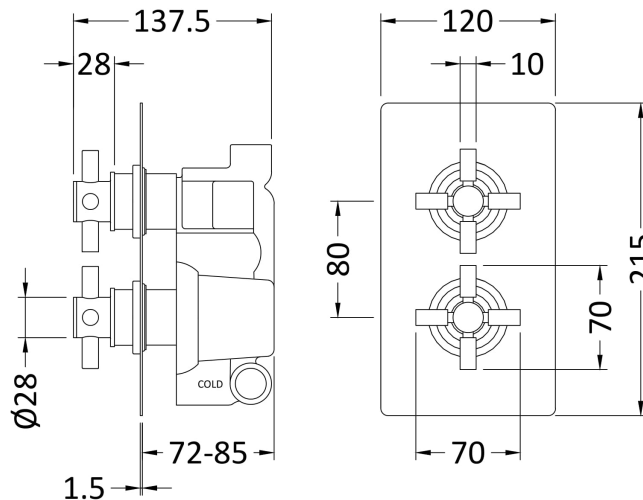

Sales Code: KRI8210

Description: Kristal Twin Conc Thermo Valve Rec Plate

Product Dimensions

Length (mm):	
Width (mm):	120
Height (mm):	215
Depth (mm):	138
Nett Weight (kg):	4.68

Packaging Dimensions

Length (mm):	250
Width (mm):	240
Height (mm):	110
Gross Weight (kg):	4.68

Packaging Data

Box Colour:	White Cardboard Box
Box Qty:	1
Label Size:	100 x 50
Label Colour:	White Label
Label Qty:	2

Outer Box Dimensions (If Applicable)

Length (mm):	
Width (mm):	
Height (mm):	
Depth (mm):	
Gross Weight (kg):	19
Barcode:	5056462674070

Product Details

Country of Origin:	United Kingdom
Fitting Instruction:	No
Product Material:	Brass/ABS
Mount Type:	Wall, Recessed
Outlet Elbow Supplied:	No
Easy Clean:	Not Applicable
Head Included:	No
Handset Included:	No
Body Jets Included:	Not Applicable
No of Body Jets:	Not Applicable
Operating Pressure (bar):	0.1
Valve/Cartridge Type:	1/4 Turn Ceramic Disc
Flow Rates (L/min):	0.1 bar: 5.5 0.5 bar: 14 1 bar: 20 2 bar: 29 3 bar: 44
TMV2 Approved:	No Approval No: N/A
TMV3 Approved:	No Approval No: N/A
WRAS Approved:	Yes Approval No: 2204707
Head Function:	Not Applicable
Handset Function:	Not Applicable
Body Jet Info:	Not Applicable
Pipe Size:	15 mm (1/2" Bsp)
Pipe Centres:	N/A
Colour/Finish:	Brushed Brass
Hose Included:	Not Applicable
No. of Outlets:	1