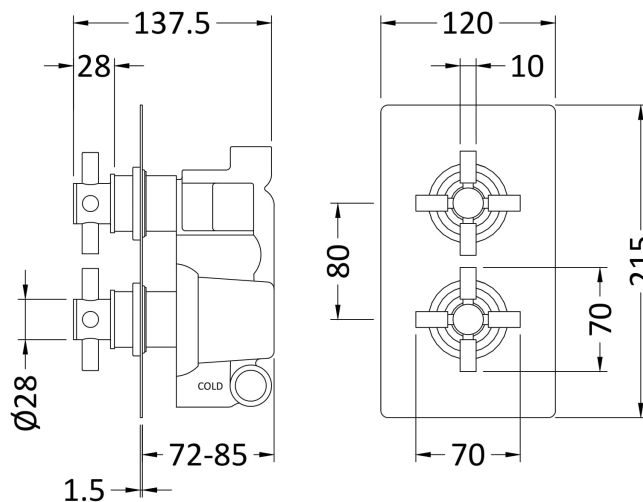

Sales Code: KRI4210

Description: Kristal Twin Conc Thermo Valve Rec Plate

Product Dimensions

Length (mm):	
Width (mm):	120
Height (mm):	215
Depth (mm):	138
Nett Weight (kg):	4.68

Packaging Dimensions

Length (mm):	250
Width (mm):	240
Height (mm):	110
Gross Weight (kg):	4.68

Packaging Data

Box Colour:	White Cardboard Box
Box Qty:	1
Label Size:	100 x 50
Label Colour:	White Label
Label Qty:	2

Outer Box Dimensions (If Applicable)

Length (mm):	
Width (mm):	
Height (mm):	
Depth (mm):	
Gross Weight (kg):	19
Barcode:	5056462674087

Product Details

Country of Origin:	United Kingdom
Fitting Instruction:	No
Product Material:	Brass/ABS
Mount Type:	Wall, Recessed
Outlet Elbow Supplied:	No
Easy Clean:	Not Applicable
Head Included:	No
Handset Included:	No
Body Jets Included:	Not Applicable
No of Body Jets:	Not Applicable
Operating Pressure (bar):	0.1
Valve/Cartridge Type:	1/4 Turn Ceramic Disc
Flow Rates (L/min):	0.1 bar: 5.5 0.5 bar: 14 1 bar: 20 2 bar: 29 3 bar: 44
TMV2 Approved:	No Approval No: N/A
TMV3 Approved:	No Approval No: N/A
WRAS Approved:	Yes Approval No: 2204707
Head Function:	Not Applicable
Handset Function:	Not Applicable
Body Jet Info:	Not Applicable
Pipe Size:	15 mm (1/2" Bsp)
Pipe Centres:	N/A
Colour/Finish:	Matt Black
Hose Included:	Not Applicable
No. of Outlets:	1