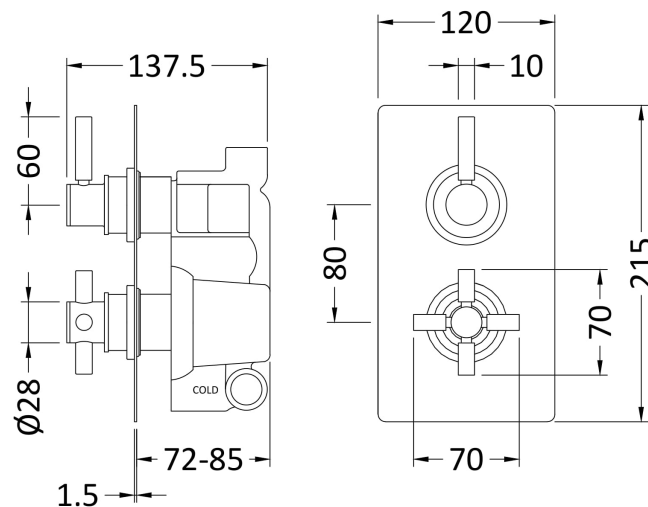

Sales Code: A8003V

Description: Tec Pura Twin Conc Therm Valve Rec Plate

### Product Dimensions

Length (mm):	
Width (mm):	120
Height (mm):	215
Depth (mm):	137
Nett Weight (kg):	4.14

### Packaging Dimensions

Length (mm):	250
Width (mm):	240
Height (mm):	110
Gross Weight (kg):	4.14

### Outer Box Dimensions (If Applicable)

Length (mm):	
Width (mm):	285
Height (mm):	390
Depth (mm):	550
Gross Weight (kg):	25
Barcode:	5056462673905