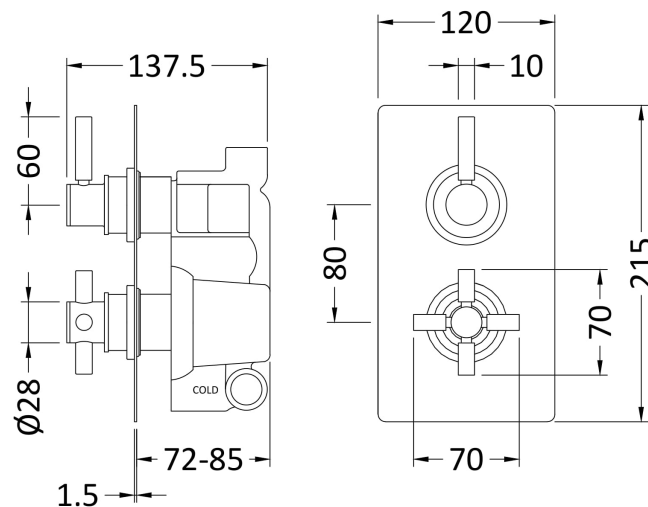

Sales Code: A4003V

Description: Tec Pura Twin Conc Therm Valve Rec Plate

### Product Dimensions

Length (mm):	
Width (mm):	120
Height (mm):	215
Depth (mm):	137
Nett Weight (kg):	4.14

### Packaging Dimensions

Length (mm):	250
Width (mm):	240
Height (mm):	110
Gross Weight (kg):	4.14

### Outer Box Dimensions (If Applicable)

Length (mm):	
Width (mm):	285
Height (mm):	390
Depth (mm):	550
Gross Weight (kg):	25
Barcode:	5056462673745