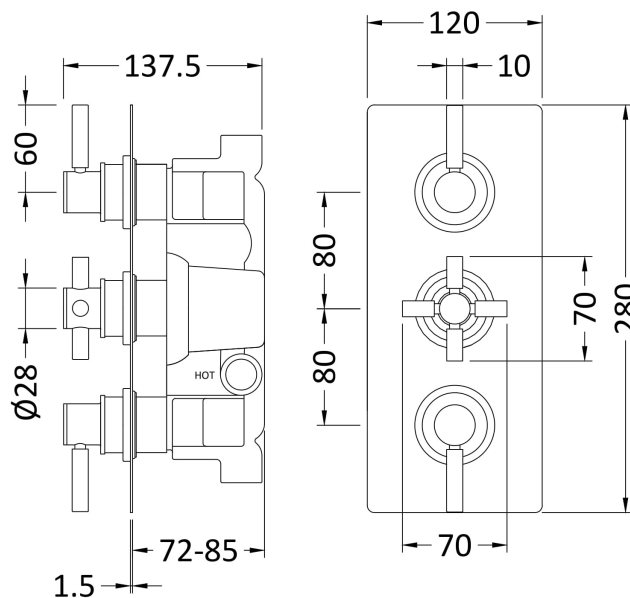

### Product Dimensions

Length (mm):	
Width (mm):	80
Height (mm):	280
Depth (mm):	136
Nett Weight (kg):	5.32

### Packaging Dimensions

Length (mm):	320
Width (mm):	250
Height (mm):	110
Gross Weight (kg):	5.32

### Outer Box Dimensions (If Applicable)

Length (mm):	
Width (mm):	260
Height (mm):	400
Depth (mm):	392
Gross Weight (kg):	21
Barcode:	5056462673776

### Product Details

Country of Origin:	United Kingdom
Fitting Instruction:	No
Product Material:	Brass/ABS
Mount Type:	Wall, Recessed
Outlet Elbow Supplied:	No
Easy Clean:	Not Applicable
Head Included:	No
Handset Included:	No
Body Jets Included:	Not Applicable
No of Body Jets:	Not Applicable
Operating Pressure (bar):	0.1
Valve/Cartridge Type:	1/4 Turn Ceramic Disc
Flow Rates (L/min):	0.1 bar: 5.5    0.5 bar: 14    1 bar: 20    2 bar: 29    3 bar: 44
TMV2 Approved:	No    Approval No: N/A
TMV3 Approved:	No    Approval No: N/A
WRAS Approved:	Yes    Approval No: 2204707
Head Function:	Not Applicable
Handset Function:	Not Applicable
Body Jet Info:	Not Applicable
Pipe Size:	15 mm (1/2" Bsp)
Pipe Centres:	N/A
Colour/Finish:	Matt Black
Hose Included:	Not Applicable
No. of Outlets:	2