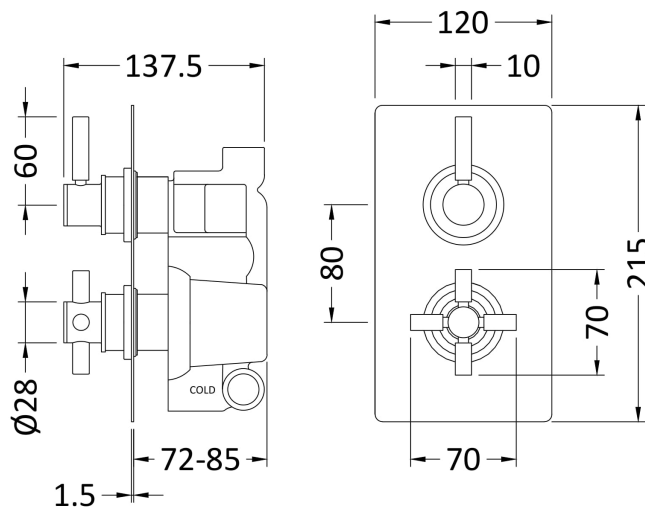

Sales Code: A8007

Description: Tec Pura Twin Valve Built In Div

Product Dimensions

Length (mm):	
Width (mm):	120
Height (mm):	215
Depth (mm):	137
Nett Weight (kg):	4.71

Packaging Dimensions

Length (mm):	250
Width (mm):	240
Height (mm):	130
Gross Weight (kg):	4.71

Packaging Data

Box Colour:	White Cardboard Box
Box Qty:	1
Label Size:	100 x 50
Label Colour:	White Label
Label Qty:	2

Outer Box Dimensions (If Applicable)

Length (mm):	
Width (mm):	285
Height (mm):	390
Depth (mm):	550
Gross Weight (kg):	28
Barcode:	5056462673912

Product Details

Country of Origin:	United Kingdom
Fitting Instruction:	No
Product Material:	Brass/ABS
Mount Type:	Wall, Recessed
Outlet Elbow Supplied:	No
Easy Clean:	Not Applicable
Head Included:	No
Handset Included:	No
Body Jets Included:	No
No of Body Jets:	Not Applicable
Operating Pressure (bar):	0.5
Valve/Cartridge Type:	1/4 Turn Ceramic Disc
Flow Rates (L/min):	0.1 bar: N/A 0.5 bar: 13 1 bar: 17 2 bar: 24 3 bar: 27
TMV2 Approved:	No Approval No: N/A
TMV3 Approved:	No Approval No: N/A
WRAS Approved:	No Approval No: N/A
Head Function:	Not Applicable
Handset Function:	Not Applicable
Body Jet Info:	Not Applicable
Pipe Size:	15 mm & 22 mm
Pipe Centres:	N/A
Colour/Finish:	Brushed Brass
Hose Included:	Not Applicable
No. of Outlets:	2