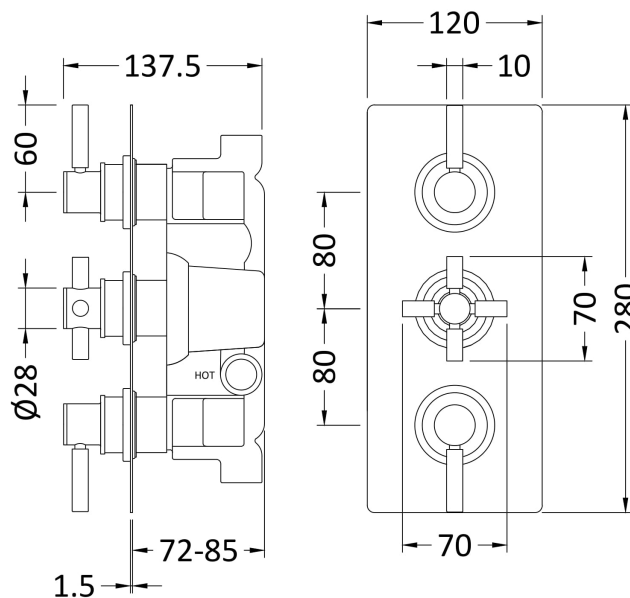

Sales Code: A4023

Description: Tec Pura Plus Triple Thermo Valve Div

Product Dimensions

Length (mm):	
Width (mm):	80
Height (mm):	280
Depth (mm):	136
Nett Weight (kg):	5.77

Packaging Dimensions

Length (mm):	350
Width (mm):	255
Height (mm):	110
Gross Weight (kg):	5.77

Packaging Data

Box Colour:	White Cardboard Box
Box Qty:	1
Label Size:	100 x 50
Label Colour:	White Label
Label Qty:	2

Outer Box Dimensions (If Applicable)

Length (mm):	
Width (mm):	520
Height (mm):	420
Depth (mm):	330
Gross Weight (kg):	23
Barcode:	5056462673783

Product Details

Country of Origin:	United Kingdom
Fitting Instruction:	No
Product Material:	Brass/ABS
Mount Type:	Wall, Recessed
Outlet Elbow Supplied:	No
Easy Clean:	Not Applicable
Head Included:	No
Handset Included:	No
Body Jets Included:	No
No of Body Jets:	Not Applicable
Operating Pressure (bar):	0.5
Valve/Cartridge Type:	1/4 Turn Ceramic Disc
Flow Rates (L/min):	0.1 bar: N/A 0.5 bar: 13 1 bar: 17 2 bar: 24 3 bar: 27
TMV2 Approved:	No Approval No: N/A
TMV3 Approved:	No Approval No: N/A
WRAS Approved:	No Approval No: N/A
Head Function:	Not Applicable
Handset Function:	Not Applicable
Body Jet Info:	Not Applicable
Pipe Size:	15 mm & 22 mm
Pipe Centres:	N/A
Colour/Finish:	Matt Black
Hose Included:	Not Applicable
No. of Outlets:	3