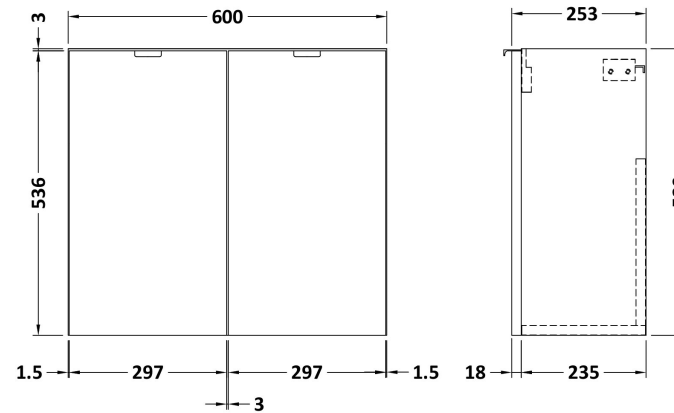

### Product Dimensions

Height (mm):	540
Width (mm):	600
Depth (mm):	253
Nett Weight (kg):	11

### Packaging Dimensions

Height (mm):	375
Width (mm):	620
Depth (mm):	560
Gross Weight (kg):	11.5

### Product Dimensions

Height (mm):	135
Width (mm):	1203
Depth (mm):	255
Nett Weight (kg):	14

### Packaging Dimensions

Height (mm):	190
Width (mm):	320
Depth (mm):	1260
Gross Weight (kg):	14