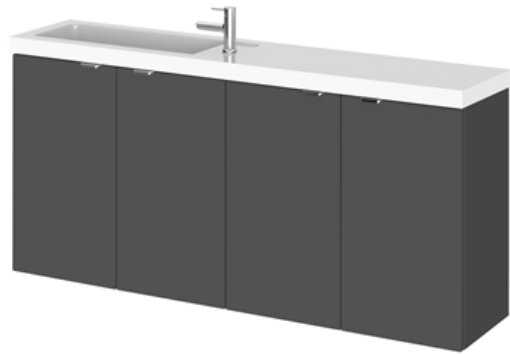

Sales Code: CBI935

Description: 1200 Wh 4-Door Vanity W/Slimline Basin

### Packaging Details

Barcode: 5056211816843

Sales Code: OFF967

Description: 600 2-Door Wall Hung Unit

### Product Dimensions

Height (mm):	540
Width (mm):	600
Depth (mm):	253
Nett Weight (kg):	11