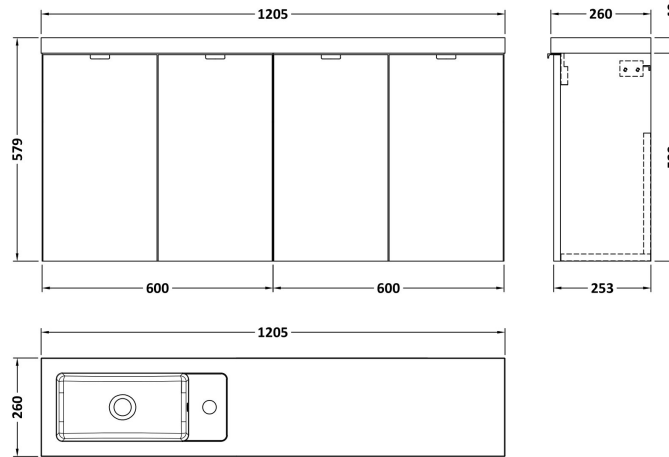

Sales Code: CBI935

Description: 1200 Wh 4-Door Vanity W/Slimline Basin

Packaging Details

Barcode: 5056211816843