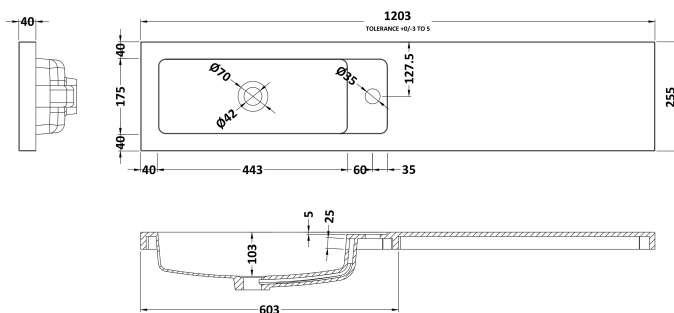

### Product Dimensions

Height (mm):	540
Width (mm):	600
Depth (mm):	253
Nett Weight (kg):	11

### Packaging Dimensions

Height (mm):	375
Width (mm):	620
Depth (mm):	560
Gross Weight (kg):	11.5

### Outer Box Dimensions (If Applicable)

Height (mm):	
Width (mm):	
Depth (mm):	
Gross Weight (kg):	
Barcode:	5056211812937

### Product Dimensions

Height (mm):	135
Width (mm):	1203
Depth (mm):	255
Nett Weight (kg):	14