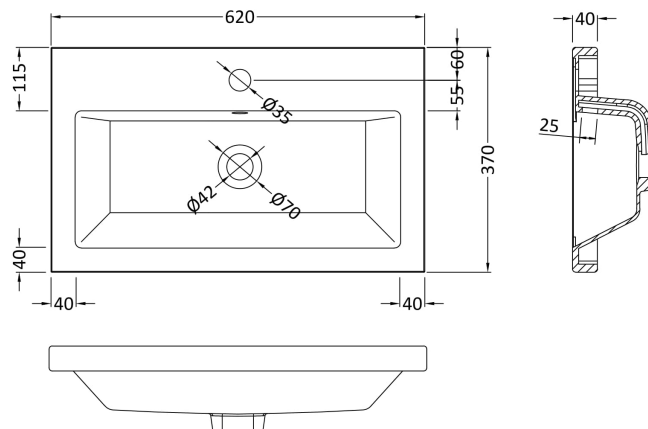

Sales Code: CBI107A

Description: 600mm Fd Vanity Unit & Basin

Packaging Details

Barcode: 5056211889366

Sales Code: OFF108

Description: 600 Vanity Unit (355mm Deep)

Product Dimensions

Height (mm):	864
Width (mm):	600
Depth (mm):	355
Nett Weight (kg):	20.5

Packaging Dimensions

Height (mm):	375
Width (mm):	620
Depth (mm):	900
Gross Weight (kg):	21

Packaging Data

Box Colour:	Brown Cardboard Box
Box Qty:	1
Label Size:	100 x 50
Label Colour:	Not Applicable
Label Qty:	0

Outer Box Dimensions (If Applicable)

Height (mm):	
Width (mm):	
Depth (mm):	
Gross Weight (kg):	
Barcode:	5055275817391

Product Details

Country of Origin:	China
Fitting Instruction:	No
CE & UKCA:	N/A
FSC Certified Materials:	Yes
Colour:	Gloss White
Construction Method:	Cam & Wood Dowel
Construction Type:	Rigid
Cabinet Finish:	MFC Painted Gloss
Fascia Finish:	Mdf Painted Gloss
Cabinet Thickness (mm):	16
Fascia Thickness (mm):	18
Drawer Included:	No
Drawer Type:	Not Applicable
No of Shelves:	1
Hinge Type:	95 Degree Clip-On Soft Close
Hinge Included:	Yes
Adjustable Legs:	No
Fixings Included:	Yes
Handle Style:	Contemporary
Waste Shroud:	No
Handle Included:	Yes
Handle Type:	Wrapover

Sales Code: CBM313

Description: Ceramic Rear Tap Basin 605X360

Product Dimensions

Height (mm):	150
Width (mm):	610
Depth (mm):	370
Nett Weight (kg):	10

Packaging Dimensions

Height (mm):	655
Width (mm):	420
Depth (mm):	200
Gross Weight (kg):	10