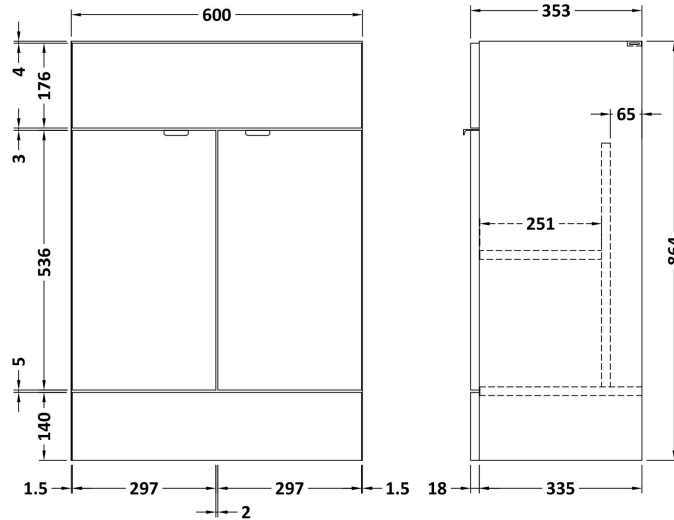

Sales Code: CBI107A

Description: 600mm Fd Vanity Unit & Basin

Packaging Details

Barcode: 5056211889366

Sales Code: OFF108

Description: 600 Vanity Unit (355mm Deep)

Product Dimensions

Height (mm):	864
Width (mm):	600
Depth (mm):	355
Nett Weight (kg):	20.5

Packaging Dimensions

Height (mm):	375
Width (mm):	620
Depth (mm):	900
Gross Weight (kg):	21

Packaging Data

Box Colour:	Brown Cardboard Box
Box Qty:	1
Label Size:	100 x 50
Label Colour:	Not Applicable
Label Qty:	0

Outer Box Dimensions (If Applicable)

Height (mm):	
Width (mm):	
Depth (mm):	
Gross Weight (kg):	
Barcode:	5055275817391

Product Details

Country of Origin:	China
Fitting Instruction:	No
CE & UKCA:	N/A
FSC Certified Materials:	Yes
Colour:	Gloss White
Construction Method:	Cam & Wood Dowel
Construction Type:	Rigid
Cabinet Finish:	MFC Painted Gloss
Fascia Finish:	Mdf Painted Gloss
Cabinet Thickness (mm):	16
Fascia Thickness (mm):	18
Drawer Included:	No
Drawer Type:	Not Applicable
No of Shelves:	1
Hinge Type:	95 Degree Clip-On Soft Close
Hinge Included:	Yes
Adjustable Legs:	No
Fixings Included:	Yes
Handle Style:	Contemporary
Waste Shroud:	No
Handle Included:	Yes
Handle Type:	Wrapover

Sales Code: CBM313

Description: Ceramic Rear Tap Basin 605X360

Product Dimensions

Height (mm):	150
Width (mm):	610
Depth (mm):	370
Nett Weight (kg):	10

Packaging Dimensions

Height (mm):	655
Width (mm):	420
Depth (mm):	200
Gross Weight (kg):	10