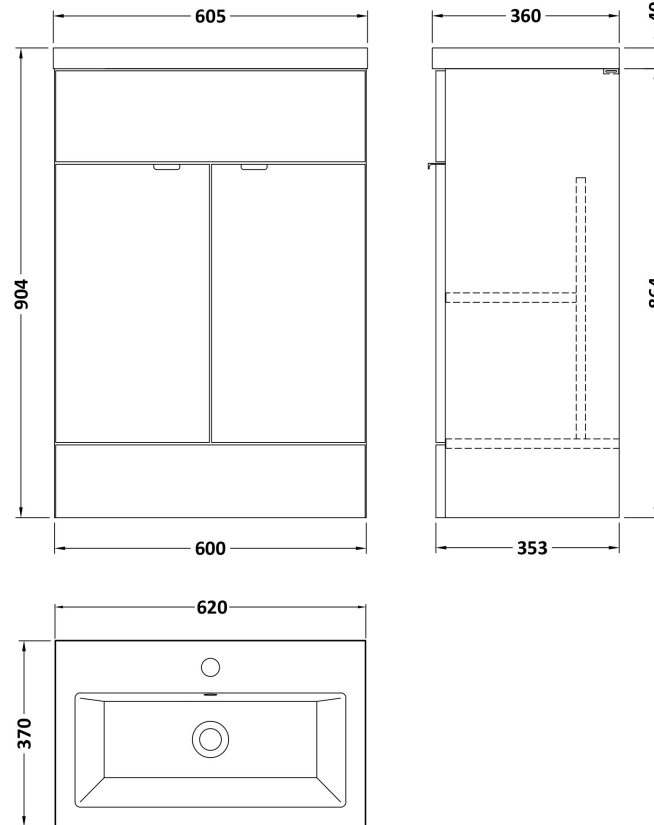

Sales Code: CBI107A

Description: 600mm Fd Vanity Unit & Basin

Packaging Details

Barcode: 5056211889366

Sales Code: OFF108

Description: 600 Vanity Unit (355mm Deep)

Product Dimensions

Height (mm):	864
Width (mm):	600
Depth (mm):	355
Nett Weight (kg):	20.5

Packaging Dimensions

Height (mm):	375
Width (mm):	620
Depth (mm):	900
Gross Weight (kg):	21

Packaging Data

Box Colour:	Brown Cardboard Box
Box Qty:	1
Label Size:	100 x 50
Label Colour:	Not Applicable
Label Qty:	0

Outer Box Dimensions (If Applicable)

Height (mm):	
Width (mm):	
Depth (mm):	
Gross Weight (kg):	
Barcode:	5055275817391

Product Details

Country of Origin:	China
Fitting Instruction:	No
CE & UKCA:	N/A
FSC Certified Materials:	Yes
Colour:	Gloss White
Construction Method:	Cam & Wood Dowel
Construction Type:	Rigid
Cabinet Finish:	MFC Painted Gloss
Fascia Finish:	Mdf Painted Gloss
Cabinet Thickness (mm):	16
Fascia Thickness (mm):	18
Drawer Included:	No
Drawer Type:	Not Applicable
No of Shelves:	1
Hinge Type:	95 Degree Clip-On Soft Close
Hinge Included:	Yes
Adjustable Legs:	No
Fixings Included:	Yes
Handle Style:	Contemporary
Waste Shroud:	No
Handle Included:	Yes
Handle Type:	Wrapover

Sales Code: CBM313

Description: Ceramic Rear Tap Basin 605X360

Product Dimensions

Height (mm):	150
Width (mm):	610
Depth (mm):	370
Nett Weight (kg):	10

Packaging Dimensions

Height (mm):	655
Width (mm):	420
Depth (mm):	200
Gross Weight (kg):	10