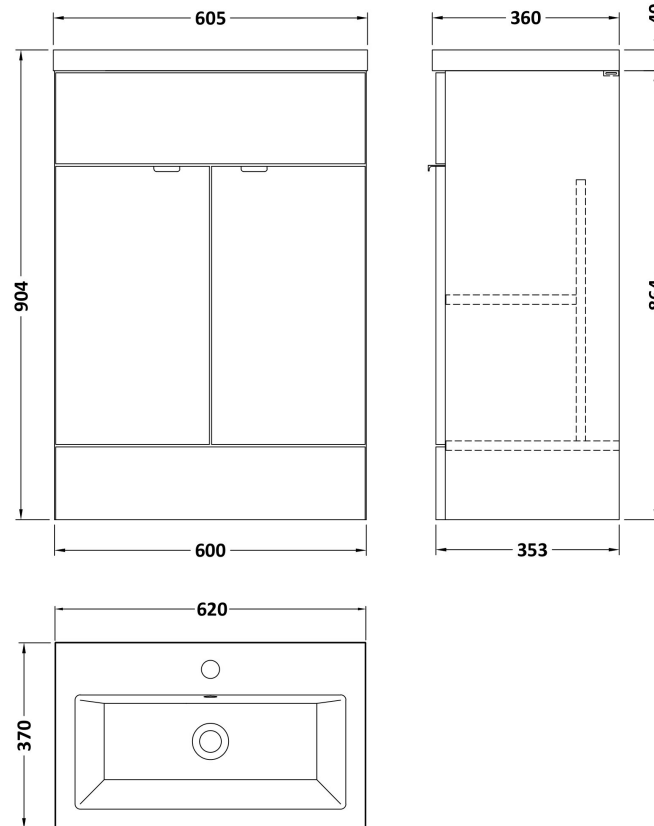

Sales Code: CBI607A

Description: 600mm Fd Vanity Unit & Basin

Packaging Details

Barcode: 5056211889519