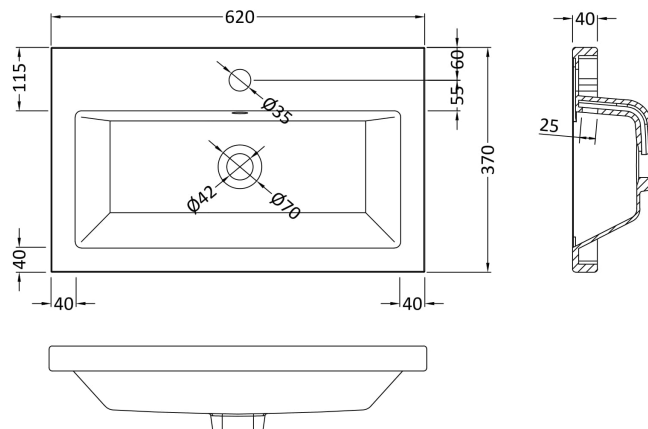

### Product Dimensions

Height (mm):	864
Width (mm):	600
Depth (mm):	355
Nett Weight (kg):	20.5

### Packaging Dimensions

Height (mm):	375
Width (mm):	620
Depth (mm):	900
Gross Weight (kg):	21

### Outer Box Dimensions (If Applicable)

Height (mm):	
Width (mm):	
Depth (mm):	
Gross Weight (kg):	
Barcode:	5055275817452

### Product Dimensions

Height (mm):	150
Width (mm):	610
Depth (mm):	370
Nett Weight (kg):	10