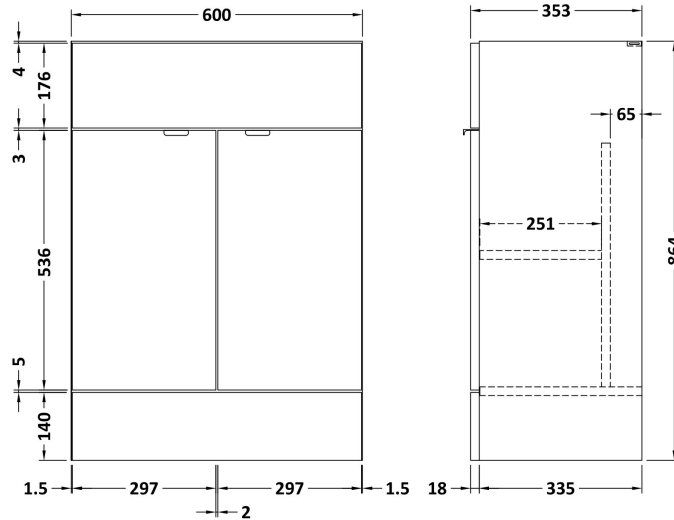

### Product Dimensions

Height (mm):	864
Width (mm):	600
Depth (mm):	355
Nett Weight (kg):	20.5

### Packaging Dimensions

Height (mm):	375
Width (mm):	620
Depth (mm):	900
Gross Weight (kg):	21

### Product Dimensions

Height (mm):	150
Width (mm):	610
Depth (mm):	370
Nett Weight (kg):	10

### Packaging Dimensions

Height (mm):	655
Width (mm):	420
Depth (mm):	200
Gross Weight (kg):	10