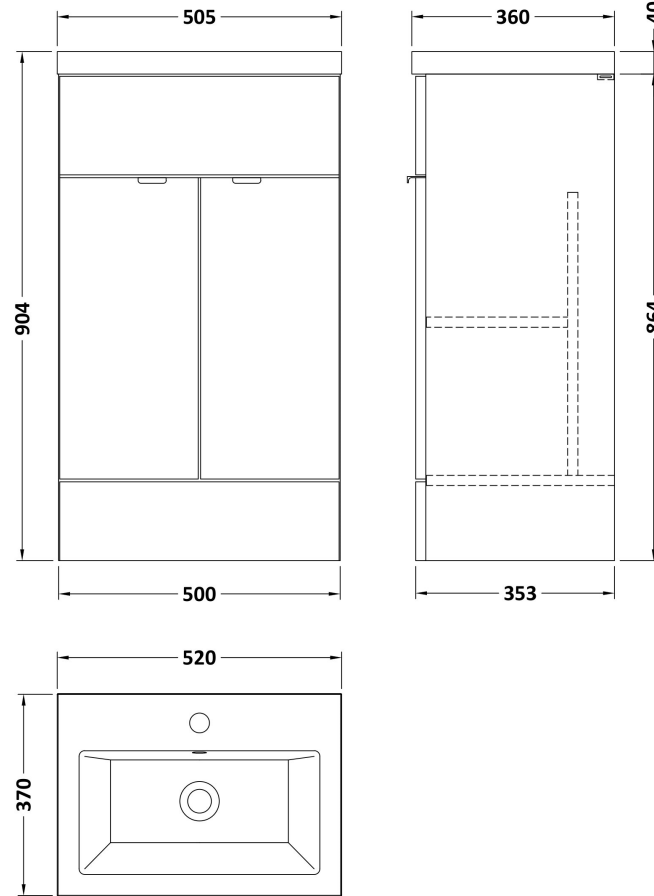

Sales Code: CBI124A

Description: 500mm Fd Vanity Unit & Basin

Packaging Details

Barcode: 5056211889151