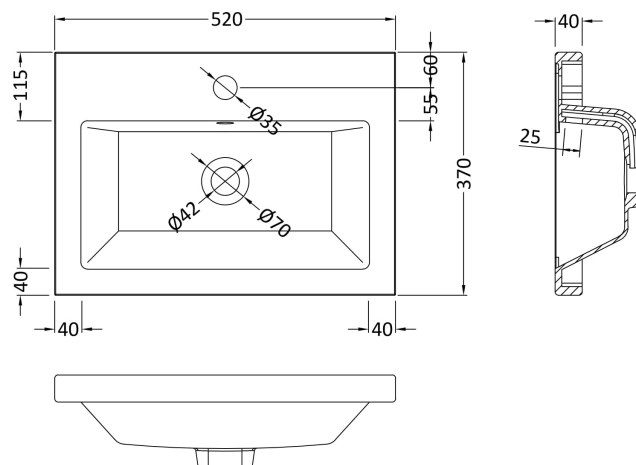

### Product Dimensions

Height (mm):	864
Width (mm):	500
Depth (mm):	355
Nett Weight (kg):	18

### Packaging Dimensions

Height (mm):	375
Width (mm):	520
Depth (mm):	900
Gross Weight (kg):	18.5

### Outer Box Dimensions (If Applicable)

Height (mm):	
Width (mm):	
Depth (mm):	
Gross Weight (kg):	
Barcode:	5055275817346

**Sales Code:** CBM312

**Description:** Ceramic Rear Tap Basin 505X360

**Product Dimensions**

Height (mm):	150
Width (mm):	505
Depth (mm):	360
Nett Weight (kg):	9

**Packaging Dimensions**

Height (mm):	555
Width (mm):	420
Depth (mm):	200
Gross Weight (kg):	9