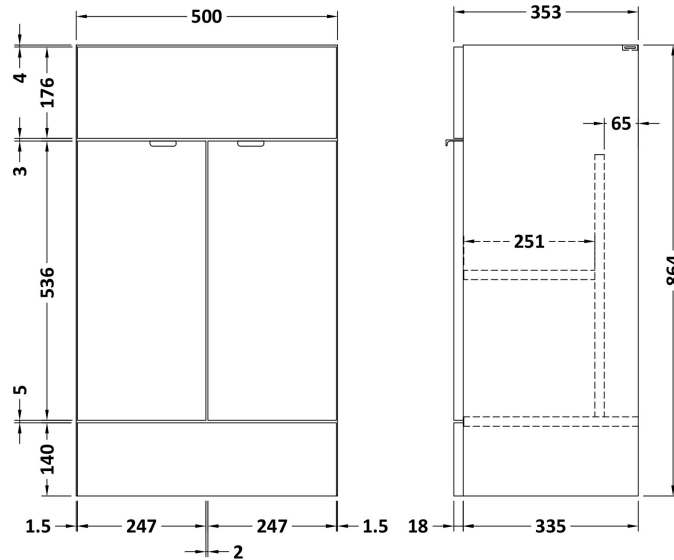

### Product Dimensions

Height (mm):	864
Width (mm):	500
Depth (mm):	355
Nett Weight (kg):	18

### Packaging Dimensions

Height (mm):	375
Width (mm):	520
Depth (mm):	900
Gross Weight (kg):	18.5

### Outer Box Dimensions (If Applicable)

Height (mm):	
Width (mm):	
Depth (mm):	
Gross Weight (kg):	
Barcode:	5055275817346

**Sales Code:** CBM312

**Description:** Ceramic Rear Tap Basin 505X360

**Product Dimensions**

Height (mm):	150
Width (mm):	505
Depth (mm):	360
Nett Weight (kg):	9

**Packaging Dimensions**

Height (mm):	555
Width (mm):	420
Depth (mm):	200
Gross Weight (kg):	9