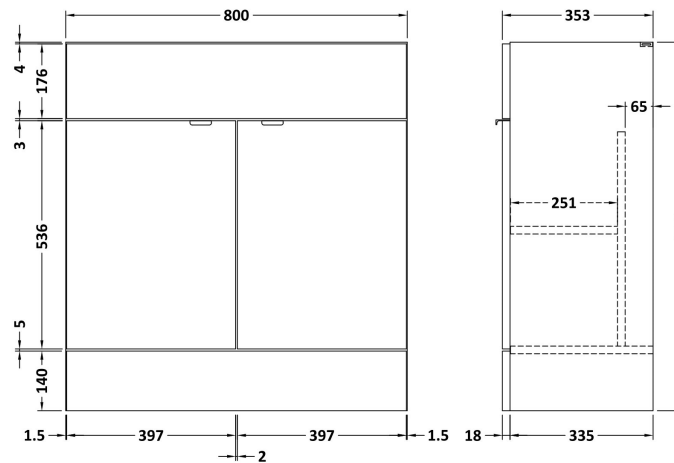

### Product Dimensions

Height (mm):	864
Width (mm):	800
Depth (mm):	355
Nett Weight (kg):	24.5

### Packaging Dimensions

Height (mm):	900
Width (mm):	825
Depth (mm):	375
Gross Weight (kg):	25

### Outer Box Dimensions (If Applicable)

Height (mm):	
Width (mm):	
Depth (mm):	
Gross Weight (kg):	
Barcode:	5055275868782

**Sales Code:** CBM315

**Description:** Ceramic Rear Tap Basin 805X360

**Product Dimensions**

Height (mm):	150
Width (mm):	805
Depth (mm):	360
Nett Weight (kg):	12

**Packaging Dimensions**

Height (mm):	855
Width (mm):	420
Depth (mm):	200
Gross Weight (kg):	12