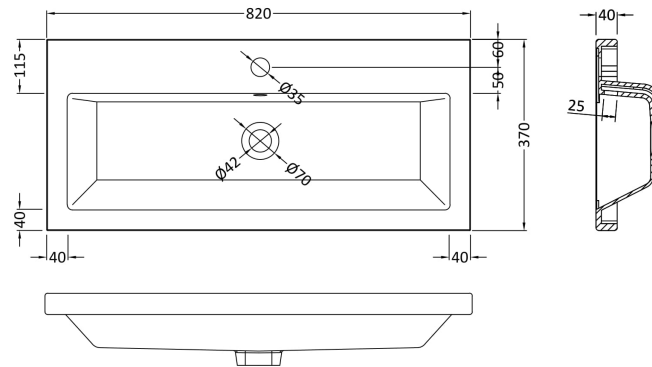

### Product Dimensions

Height (mm):	864
Width (mm):	800
Depth (mm):	355
Nett Weight (kg):	24.5

### Packaging Dimensions

Height (mm):	900
Width (mm):	825
Depth (mm):	375
Gross Weight (kg):	25

### Outer Box Dimensions (If Applicable)

Height (mm):	
Width (mm):	
Depth (mm):	
Gross Weight (kg):	
Barcode:	5055275868782

**Sales Code:** CBM315

**Description:** Ceramic Rear Tap Basin 805X360

**Product Dimensions**

Height (mm):	150
Width (mm):	805
Depth (mm):	360
Nett Weight (kg):	12

**Packaging Dimensions**

Height (mm):	855
Width (mm):	420
Depth (mm):	200
Gross Weight (kg):	12