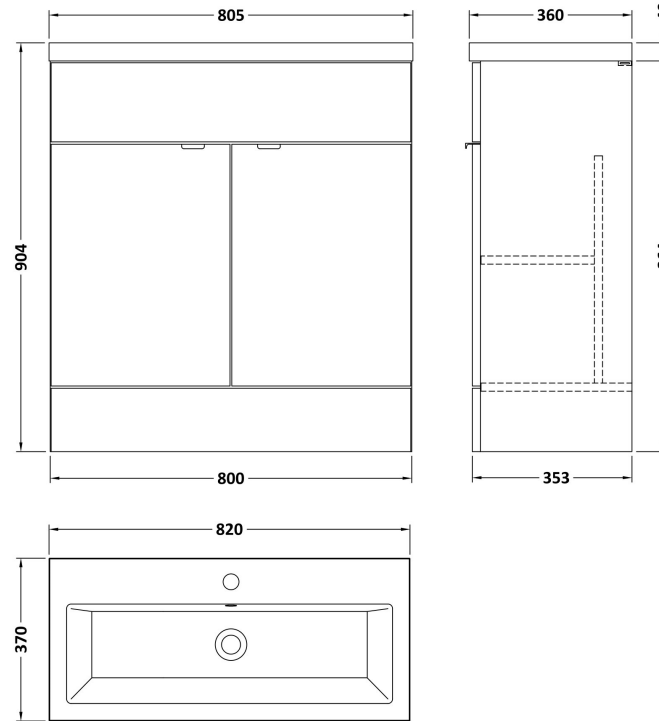

Sales Code: CBI128A

Description: 800mm Fd Vanity Unit & Basin

Packaging Details

Barcode: 5056211889571