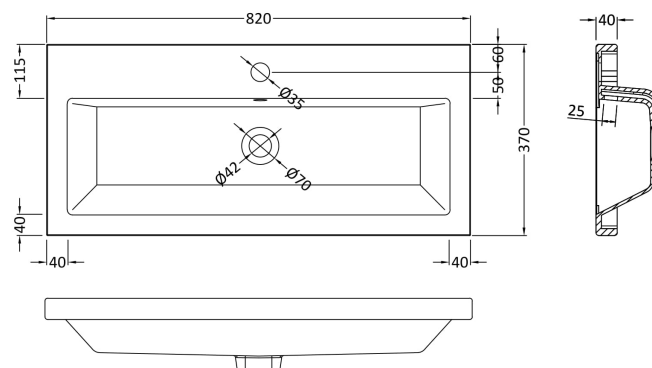

### Product Dimensions

Height (mm):	540
Width (mm):	800
Depth (mm):	353
Nett Weight (kg):	25.5

### Packaging Dimensions

Height (mm):	375
Width (mm):	820
Depth (mm):	560
Gross Weight (kg):	26

### Outer Box Dimensions (If Applicable)

Height (mm):	
Width (mm):	
Depth (mm):	
Gross Weight (kg):	
Barcode:	5056211813002

**Sales Code:** CBM315

**Description:** Ceramic Rear Tap Basin 805X360

**Product Dimensions**

Height (mm):	150
Width (mm):	805
Depth (mm):	360
Nett Weight (kg):	12

**Packaging Dimensions**

Height (mm):	855
Width (mm):	420
Depth (mm):	200
Gross Weight (kg):	12