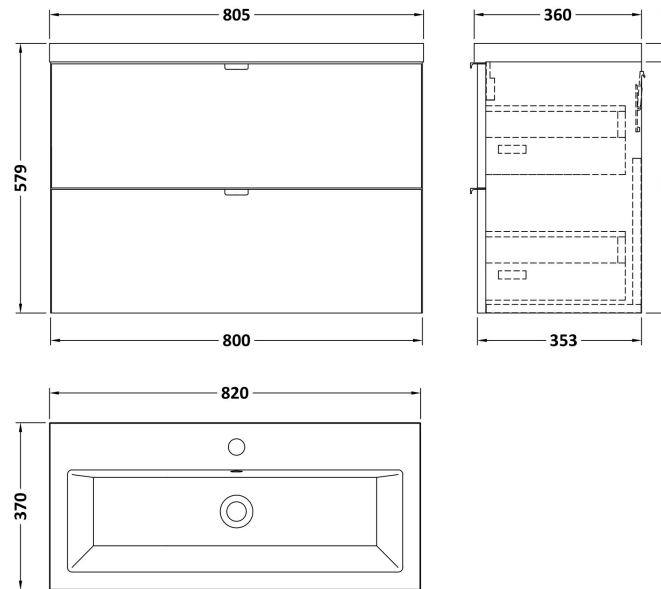

Sales Code: CBI131A

Description: 800 Wall Hung 2-Drawer Unit & Basin

Packaging Details

Barcode: 5056211889588