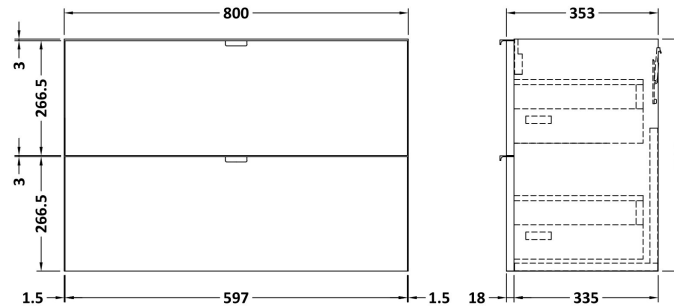

### Product Dimensions

Height (mm):	540
Width (mm):	800
Depth (mm):	353
Nett Weight (kg):	25.5

### Packaging Dimensions

Height (mm):	375
Width (mm):	820
Depth (mm):	560
Gross Weight (kg):	26

### Outer Box Dimensions (If Applicable)

Height (mm):	
Width (mm):	
Depth (mm):	
Gross Weight (kg):	
Barcode:	5056211813002

**Sales Code:** CBM315

**Description:** Ceramic Rear Tap Basin 805X360

**Product Dimensions**

Height (mm):	150
Width (mm):	805
Depth (mm):	360
Nett Weight (kg):	12

**Packaging Dimensions**

Height (mm):	855
Width (mm):	420
Depth (mm):	200
Gross Weight (kg):	12