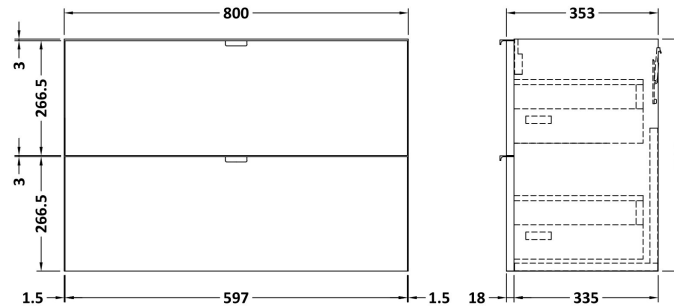

Sales Code: CBI631A

Description: 800 Wall Hung 2-Drawer Unit & Basin

Packaging Details

Barcode: 5056211889687

Sales Code: OFF639

Description: 800 Wall Hung 2-Drawer

Product Dimensions

Height (mm):	540
Width (mm):	800
Depth (mm):	353
Nett Weight (kg):	25.5

Packaging Dimensions

Height (mm):	375
Width (mm):	820
Depth (mm):	560
Gross Weight (kg):	26

Packaging Data

Box Colour:	Brown Cardboard Box
Box Qty:	1
Label Size:	100 x 50
Label Colour:	White Label
Label Qty:	2

Sales Code: CBM315

Description: Ceramic Rear Tap Basin 805X360

Product Dimensions

Height (mm):	150
Width (mm):	805
Depth (mm):	360
Nett Weight (kg):	12

Packaging Dimensions

Height (mm):	855
Width (mm):	420
Depth (mm):	200
Gross Weight (kg):	12

Packaging Data

Box Colour:	Brown Cardboard Box - Printed
Box Qty:	1
Label Size:	100 x 50
Label Colour:	White Label
Label Qty:	2

Outer Box Dimensions (If Applicable)

Height (mm):	
Width (mm):	
Depth (mm):	
Gross Weight (kg):	
Barcode:	5056211875796