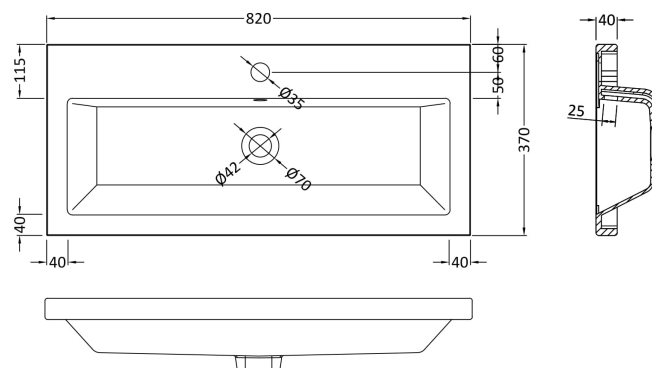

Packaging Dimensions

Height (mm):	375
Width (mm):	820
Depth (mm):	560
Gross Weight (kg):	26

Packaging Data

Box Colour:	Brown Cardboard Box
Box Qty:	1
Label Size:	100 x 50
Label Colour:	White Label
Label Qty:	2

Outer Box Dimensions (If Applicable)

Height (mm):	
Width (mm):	
Depth (mm):	
Gross Weight (kg):	
Barcode:	5056211816508

Product Details

Country of Origin:	United Kingdom
Fitting Instruction:	No
CE & UKCA:	N/A
FSC Certified Materials:	Yes
Colour:	Black Woodgrain
Construction Method:	Cam & Wood Dowel
Construction Type:	Rigid
Cabinet Finish:	MFC Textured Woodgrain
Fascia Finish:	MFC Textured Woodgrain
Cabinet Thickness (mm):	18
Fascia Thickness (mm):	18
Drawer Included:	Yes
Drawer Type:	80mm High Metal Softclose
No of Shelves:	0
Hinge Type:	Not Applicable
Hinge Included:	Not Applicable
Adjustable Legs:	No, Not Required
Fixings Included:	Yes
Handle Style:	Modern
Waste Shroud:	Yes
Handle Included:	Yes, Supplied
Handle Type:	Wrapover

Sales Code: CBM315

Description: Ceramic Rear Tap Basin 805X360

Product Dimensions

Height (mm):	150
Width (mm):	805
Depth (mm):	360
Nett Weight (kg):	12

Packaging Dimensions

Height (mm):	855
Width (mm):	420
Depth (mm):	200
Gross Weight (kg):	12

Packaging Data

Box Colour:	Brown Cardboard Box - Printed
Box Qty:	1
Label Size:	100 x 50
Label Colour:	White Label
Label Qty:	2

Outer Box Dimensions (If Applicable)

Height (mm):	
Width (mm):	
Depth (mm):	
Gross Weight (kg):	
Barcode:	5056211875796