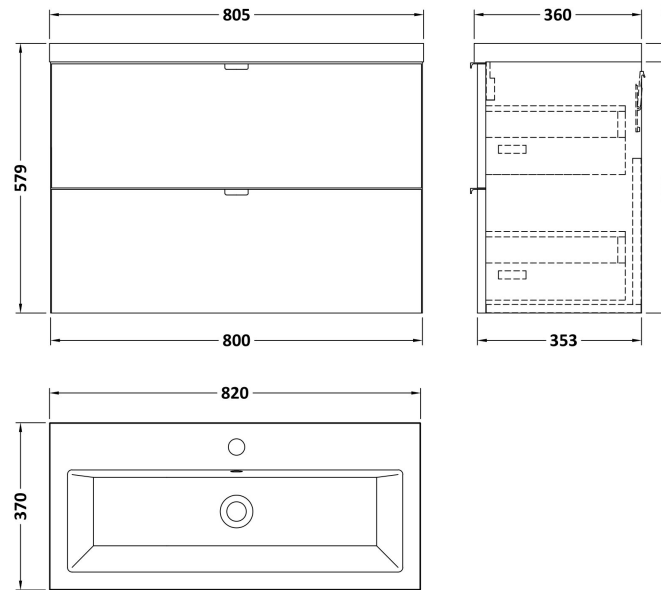

Sales Code: CBI631A

Description: 800 Wall Hung 2-Drawer Unit & Basin

Packaging Details

Barcode: 5056211889687

Sales Code: OFF639

Description: 800 Wall Hung 2-Drawer

Product Dimensions

Height (mm):	540
Width (mm):	800
Depth (mm):	353
Nett Weight (kg):	25.5

Packaging Dimensions

Height (mm):	375
Width (mm):	820
Depth (mm):	560
Gross Weight (kg):	26

Packaging Data

Box Colour:	Brown Cardboard Box
Box Qty:	1
Label Size:	100 x 50
Label Colour:	White Label
Label Qty:	2

Sales Code: CBM315

Description: Ceramic Rear Tap Basin 805X360

Product Dimensions

Height (mm):	150
Width (mm):	805
Depth (mm):	360
Nett Weight (kg):	12

Packaging Dimensions

Height (mm):	855
Width (mm):	420
Depth (mm):	200
Gross Weight (kg):	12

Packaging Data

Box Colour:	Brown Cardboard Box - Printed
Box Qty:	1
Label Size:	100 x 50
Label Colour:	White Label
Label Qty:	2

Outer Box Dimensions (If Applicable)

Height (mm):	
Width (mm):	
Depth (mm):	
Gross Weight (kg):	
Barcode:	5056211875796