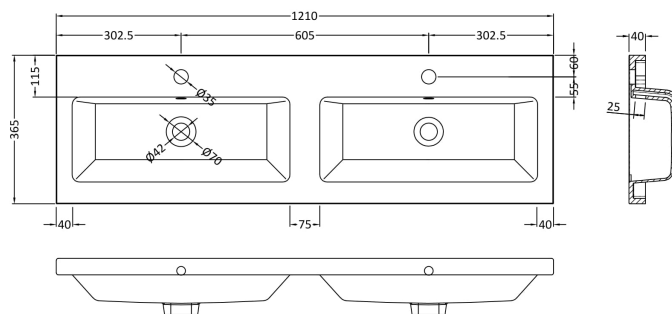

### Product Dimensions

Height (mm):	540
Width (mm):	600
Depth (mm):	353
Nett Weight (kg):	21

### Packaging Dimensions

Height (mm):	375
Width (mm):	620
Depth (mm):	560
Gross Weight (kg):	21.5

### Outer Box Dimensions (If Applicable)

Height (mm):	
Width (mm):	
Depth (mm):	
Gross Weight (kg):	
Barcode:	5056211812951

### Product Dimensions

Height (mm):	360
Width (mm):	1205
Depth (mm):	140
Nett Weight (kg):	25.3