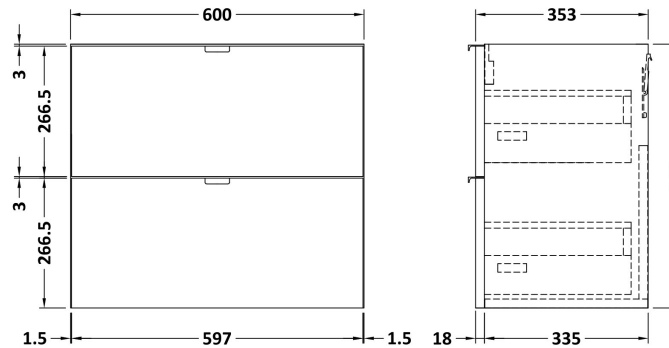

### Product Dimensions

Height (mm):	540
Width (mm):	600
Depth (mm):	353
Nett Weight (kg):	21

### Packaging Dimensions

Height (mm):	375
Width (mm):	620
Depth (mm):	560
Gross Weight (kg):	21.5

### Product Dimensions

Height (mm):	360
Width (mm):	1205
Depth (mm):	140
Nett Weight (kg):	25.3

### Packaging Dimensions

Height (mm):	205
Width (mm):	1270
Depth (mm):	470
Gross Weight (kg):	25.3