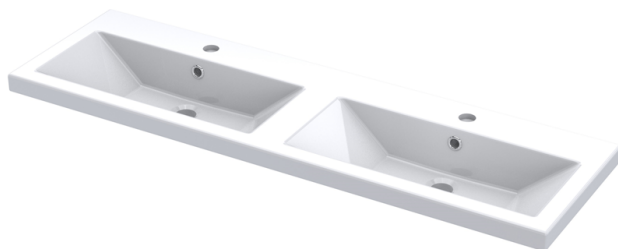

Sales Code: CBI532A

Description: 1200 Wh 4-Drawer Vanity W/Double Basin

### Outer Box Dimensions (If Applicable)

Height (mm):	
Width (mm):	
Depth (mm):	
Gross Weight (kg):	
Barcode:	5056211812951

### Product Details

Country of Origin:	United Kingdom
Fitting Instruction:	No
CE & UKCA:	N/A
FSC Certified Materials:	Yes
Colour:	Anthracite Woodgrain
Construction Method:	Cam & Wood Dowel
Construction Type:	Rigid
Cabinet Finish:	MFC Textured Woodgrain
Fascia Finish:	MFC Textured Woodgrain
Cabinet Thickness (mm):	18
Fascia Thickness (mm):	18
Drawer Included:	Yes
Drawer Type:	80mm High Metal Softclose
No of Shelves:	0
Hinge Type:	Not Applicable
Hinge Included:	Not Applicable
Adjustable Legs:	No, Not Required
Fixings Included:	Yes
Handle Style:	Modern
Waste Shroud:	Yes
Handle Included:	Yes, Supplied
Handle Type:	Wrapover

Sales Code: CBM425

Description: Double Ceramic Basin 1208X358