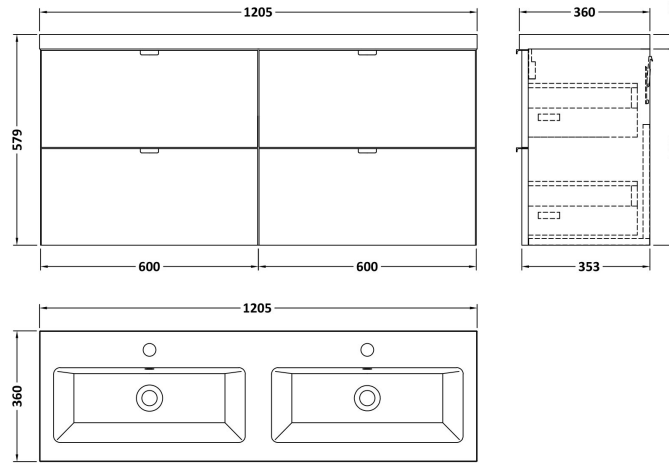

Sales Code: CBI532A

Description: 1200 Wh 4-Drawer Vanity W/Double Basin

Packaging Details

Barcode: 5056211889069