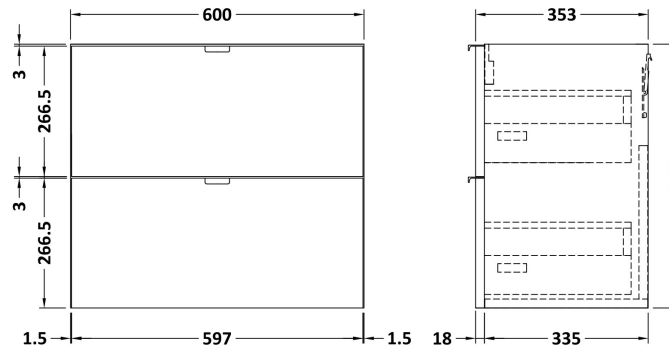

Sales Code: CBI932A

Description: 1200 Wh 4-Drawer Vanity W/Double Basin

Packaging Details

Barcode: 5056211889120

Sales Code: OFF937

Description: 600 2-Drawer Wall Hung Unit

Product Dimensions

Height (mm):	540
Width (mm):	600
Depth (mm):	353
Nett Weight (kg):	21

Packaging Dimensions

Height (mm):	375
Width (mm):	620
Depth (mm):	560
Gross Weight (kg):	21.5

Packaging Data

Box Colour:	Brown Cardboard Box
Box Qty:	1
Label Size:	100 x 50
Label Colour:	White Label
Label Qty:	2

Sales Code: CBM425

Description: Double Ceramic Basin 1208X358

Product Dimensions

Height (mm):	360
Width (mm):	1205
Depth (mm):	140
Nett Weight (kg):	25.3

Packaging Dimensions

Height (mm):	205
Width (mm):	1270
Depth (mm):	470
Gross Weight (kg):	25.3

Packaging Data

Box Colour:	Brown Cardboard Box - Printed
Box Qty:	1
Label Size:	100 x 50
Label Colour:	White Label
Label Qty:	2

Outer Box Dimensions (If Applicable)

Height (mm):	
Width (mm):	
Depth (mm):	
Gross Weight (kg):	
Barcode:	5056211875840