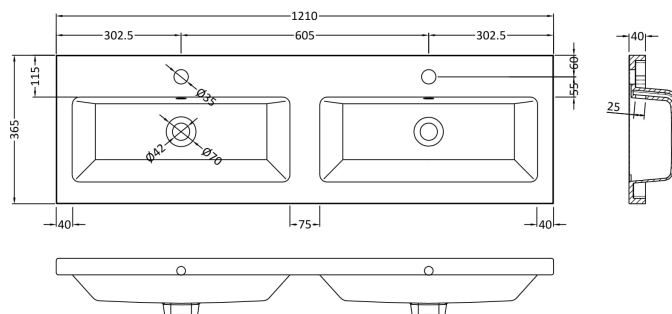

Packaging Dimensions

Height (mm):	375
Width (mm):	620
Depth (mm):	560
Gross Weight (kg):	21.5

Packaging Data

Box Colour:	Brown Cardboard Box
Box Qty:	1
Label Size:	100 x 50
Label Colour:	White Label
Label Qty:	2

Outer Box Dimensions (If Applicable)

Height (mm):	
Width (mm):	
Depth (mm):	
Gross Weight (kg):	
Barcode:	5056211812968

Product Details

Country of Origin:	China
Fitting Instruction:	No
CE & UKCA:	N/A
FSC Certified Materials:	Yes
Colour:	Gloss Grey
Construction Method:	Cam & Wood Dowel
Construction Type:	Rigid
Cabinet Finish:	MFC Painted Gloss
Fascia Finish:	MFC Painted Gloss
Cabinet Thickness (mm):	16
Fascia Thickness (mm):	18
Drawer Included:	Yes
Drawer Type:	80mm High Metal Softclose
No of Shelves:	0
Hinge Type:	Not Applicable
Hinge Included:	Not Applicable
Adjustable Legs:	No, Not Required
Fixings Included:	Yes
Handle Style:	Modern
Waste Shroud:	Yes
Handle Included:	Yes, Supplied
Handle Type:	Wrapover

Sales Code: CBM425

Description: Double Ceramic Basin 1208X358

Product Dimensions

Height (mm):	360
Width (mm):	1205
Depth (mm):	140
Nett Weight (kg):	25.3

Packaging Dimensions

Height (mm):	205
Width (mm):	1270
Depth (mm):	470
Gross Weight (kg):	25.3

Packaging Data

Box Colour:	Brown Cardboard Box - Printed
Box Qty:	1
Label Size:	100 x 50
Label Colour:	White Label
Label Qty:	2

Outer Box Dimensions (If Applicable)

Height (mm):	
Width (mm):	
Depth (mm):	
Gross Weight (kg):	
Barcode:	5056211875840