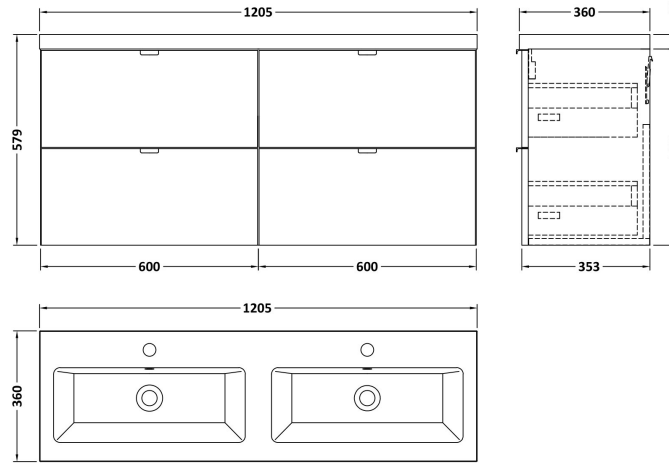

Sales Code: CBI932A

Description: 1200 Wh 4-Drawer Vanity W/Double Basin

Packaging Details

Barcode: 5056211889120

Sales Code: OFF937

Description: 600 2-Drawer Wall Hung Unit

Product Dimensions

Height (mm):	540
Width (mm):	600
Depth (mm):	353
Nett Weight (kg):	21

Packaging Dimensions

Height (mm):	375
Width (mm):	620
Depth (mm):	560
Gross Weight (kg):	21.5

Packaging Data

Box Colour:	Brown Cardboard Box
Box Qty:	1
Label Size:	100 x 50
Label Colour:	White Label
Label Qty:	2

Outer Box Dimensions (If Applicable)

Height (mm):	
Width (mm):	
Depth (mm):	
Gross Weight (kg):	
Barcode:	5056211812968

Product Details

Country of Origin:	China
Fitting Instruction:	No
CE & UKCA:	N/A
FSC Certified Materials:	Yes
Colour:	Gloss Grey
Construction Method:	Cam & Wood Dowel
Construction Type:	Rigid
Cabinet Finish:	MFC Painted Gloss
Fascia Finish:	MFC Painted Gloss
Cabinet Thickness (mm):	16
Fascia Thickness (mm):	18
Drawer Included:	Yes
Drawer Type:	80mm High Metal Softclose
No of Shelves:	0
Hinge Type:	Not Applicable
Hinge Included:	Not Applicable
Adjustable Legs:	No, Not Required
Fixings Included:	Yes
Handle Style:	Modern
Waste Shroud:	Yes
Handle Included:	Yes, Supplied
Handle Type:	Wrapover

Sales Code: CBM425

Description: Double Ceramic Basin 1208X358

Product Dimensions

Height (mm):	360
Width (mm):	1205
Depth (mm):	140
Nett Weight (kg):	25.3

Packaging Dimensions

Height (mm):	205
Width (mm):	1270
Depth (mm):	470
Gross Weight (kg):	25.3