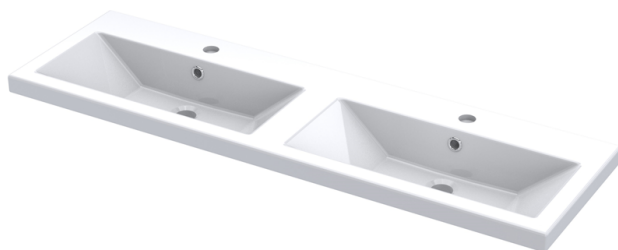

Sales Code: CBI932A

Description: 1200 Wh 4-Drawer Vanity W/Double Basin

Packaging Details

Barcode: 5056211889120

Sales Code: OFF937

Description: 600 2-Drawer Wall Hung Unit

Product Dimensions

Height (mm):	540
Width (mm):	600
Depth (mm):	353
Nett Weight (kg):	21

Packaging Dimensions

Height (mm):	375
Width (mm):	620
Depth (mm):	560
Gross Weight (kg):	21.5

Packaging Data

Box Colour:	Brown Cardboard Box
Box Qty:	1
Label Size:	100 x 50
Label Colour:	White Label
Label Qty:	2

Outer Box Dimensions (If Applicable)

Height (mm):	
Width (mm):	
Depth (mm):	
Gross Weight (kg):	
Barcode:	5056211812968

Product Details

Country of Origin:	China
Fitting Instruction:	No
CE & UKCA:	N/A
FSC Certified Materials:	Yes
Colour:	Gloss Grey
Construction Method:	Cam & Wood Dowel
Construction Type:	Rigid
Cabinet Finish:	MFC Painted Gloss
Fascia Finish:	MFC Painted Gloss
Cabinet Thickness (mm):	16
Fascia Thickness (mm):	18
Drawer Included:	Yes
Drawer Type:	80mm High Metal Softclose
No of Shelves:	0
Hinge Type:	Not Applicable
Hinge Included:	Not Applicable
Adjustable Legs:	No, Not Required
Fixings Included:	Yes
Handle Style:	Modern
Waste Shroud:	Yes
Handle Included:	Yes, Supplied
Handle Type:	Wrapover

Sales Code: CBM425

Description: Double Ceramic Basin 1208X358

Product Dimensions

Height (mm):	360
Width (mm):	1205
Depth (mm):	140
Nett Weight (kg):	25.3

Packaging Dimensions

Height (mm):	205
Width (mm):	1270
Depth (mm):	470
Gross Weight (kg):	25.3