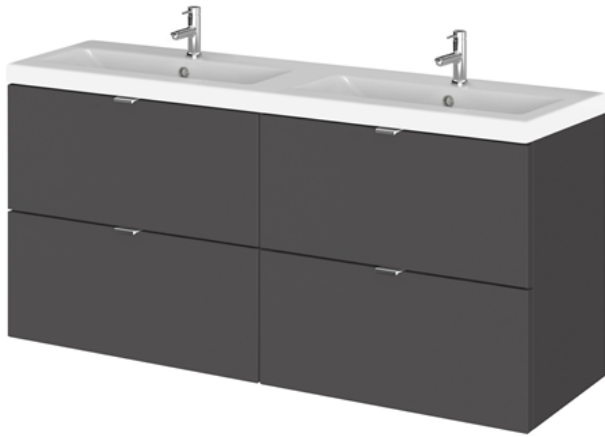

Sales Code: CBI932A

Description: 1200 Wh 4-Drawer Vanity W/Double Basin

Packaging Details

Barcode: 5056211889120

Sales Code: OFF937

Description: 600 2-Drawer Wall Hung Unit

Product Dimensions

Height (mm):	540
Width (mm):	600
Depth (mm):	353
Nett Weight (kg):	21

Packaging Dimensions

Height (mm):	375
Width (mm):	620
Depth (mm):	560
Gross Weight (kg):	21.5

Packaging Data

Box Colour:	Brown Cardboard Box
Box Qty:	1
Label Size:	100 x 50
Label Colour:	White Label
Label Qty:	2

Outer Box Dimensions (If Applicable)

Height (mm):	
Width (mm):	
Depth (mm):	
Gross Weight (kg):	
Barcode:	5056211812968

Product Details

Country of Origin:	China
Fitting Instruction:	No
CE & UKCA:	N/A
FSC Certified Materials:	Yes
Colour:	Gloss Grey
Construction Method:	Cam & Wood Dowel
Construction Type:	Rigid
Cabinet Finish:	MFC Painted Gloss
Fascia Finish:	MFC Painted Gloss
Cabinet Thickness (mm):	16
Fascia Thickness (mm):	18
Drawer Included:	Yes
Drawer Type:	80mm High Metal Softclose
No of Shelves:	0
Hinge Type:	Not Applicable
Hinge Included:	Not Applicable
Adjustable Legs:	No, Not Required
Fixings Included:	Yes
Handle Style:	Modern
Waste Shroud:	Yes
Handle Included:	Yes, Supplied
Handle Type:	Wrapover

Sales Code: CBM425

Description: Double Ceramic Basin 1208X358

Product Dimensions

Height (mm):	360
Width (mm):	1205
Depth (mm):	140
Nett Weight (kg):	25.3

Packaging Dimensions

Height (mm):	205
Width (mm):	1270
Depth (mm):	470
Gross Weight (kg):	25.3