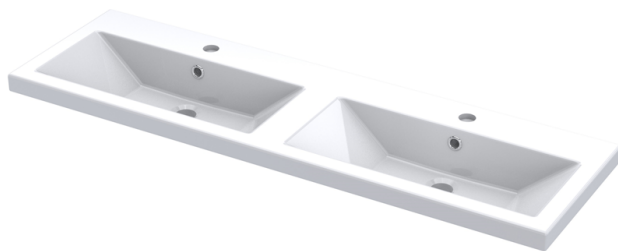

Sales Code: CBI133A

Description: 1200 Wh 4-Door Vanity W/Double Basin

Packaging Details

Barcode: 5056211888956

Sales Code: OFF166

Description: 600 Wall Hung 2-Door

Product Dimensions

Height (mm):	540
Width (mm):	600
Depth (mm):	353
Nett Weight (kg):	13

Outer Box Dimensions (If Applicable)

Height (mm):	
Width (mm):	
Depth (mm):	
Gross Weight (kg):	
Barcode:	5056211816478

Product Details

Country of Origin:	China
Fitting Instruction:	No
CE & UKCA:	N/A
FSC Certified Materials:	Yes
Colour:	Gloss White
Construction Method:	Cam & Wood Dowel
Construction Type:	Rigid
Cabinet Finish:	MFC Painted Gloss
Fascia Finish:	MFC Painted Gloss
Cabinet Thickness (mm):	16
Fascia Thickness (mm):	18
Drawer Included:	No
Drawer Type:	Not Applicable
No of Shelves:	0
Hinge Type:	95 Degree Clip-On Soft Close
Hinge Included:	Yes, Supplied
Adjustable Legs:	No, Not Required
Fixings Included:	Yes
Handle Style:	Modern
Waste Shroud:	No
Handle Included:	Yes, Supplied
Handle Type:	Wrapover

Sales Code: CBM425

Description: Double Ceramic Basin 1208X358

Product Dimensions

Height (mm):	360
Width (mm):	1205
Depth (mm):	140
Nett Weight (kg):	25.3

Packaging Dimensions

Height (mm):	205
Width (mm):	1270
Depth (mm):	470
Gross Weight (kg):	25.3