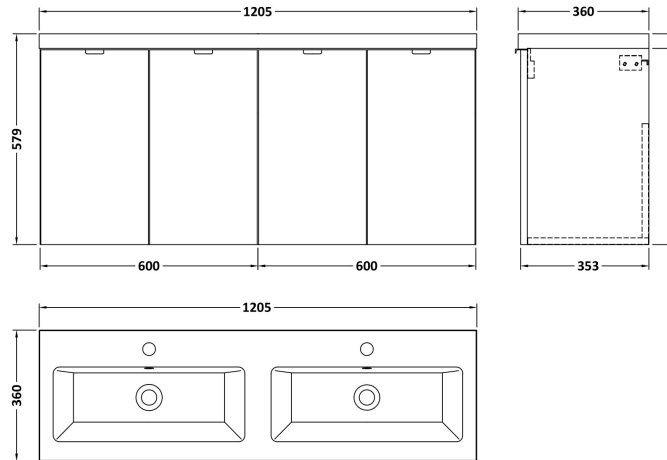

Sales Code: CBI133A

Description: 1200 Wh 4-Door Vanity W/Double Basin

Packaging Details

Barcode: 5056211888956

Sales Code: OFF166

Description: 600 Wall Hung 2-Door

Product Dimensions

Height (mm):	540
Width (mm):	600
Depth (mm):	353
Nett Weight (kg):	13

Packaging Dimensions

Height (mm):	375
Width (mm):	625
Depth (mm):	560
Gross Weight (kg):	13.5

Packaging Data

Box Colour:	Brown Cardboard Box
Box Qty:	1
Label Size:	x
Label Colour:	White Label
Label Qty:	0

Outer Box Dimensions (If Applicable)

Height (mm):	
Width (mm):	
Depth (mm):	
Gross Weight (kg):	
Barcode:	5056211816478

Product Details

Country of Origin:	China
Fitting Instruction:	No
CE & UKCA:	N/A
FSC Certified Materials:	Yes
Colour:	Gloss White
Construction Method:	Cam & Wood Dowel
Construction Type:	Rigid
Cabinet Finish:	MFC Painted Gloss
Fascia Finish:	MFC Painted Gloss
Cabinet Thickness (mm):	16
Fascia Thickness (mm):	18
Drawer Included:	No
Drawer Type:	Not Applicable
No of Shelves:	0
Hinge Type:	95 Degree Clip-On Soft Close
Hinge Included:	Yes, Supplied
Adjustable Legs:	No, Not Required
Fixings Included:	Yes
Handle Style:	Modern
Waste Shroud:	No
Handle Included:	Yes, Supplied
Handle Type:	Wrapover

Sales Code: CBM425

Description: Double Ceramic Basin 1208X358

Product Dimensions

Height (mm):	360
Width (mm):	1205
Depth (mm):	140
Nett Weight (kg):	25.3

Packaging Dimensions

Height (mm):	205
Width (mm):	1270
Depth (mm):	470
Gross Weight (kg):	25.3