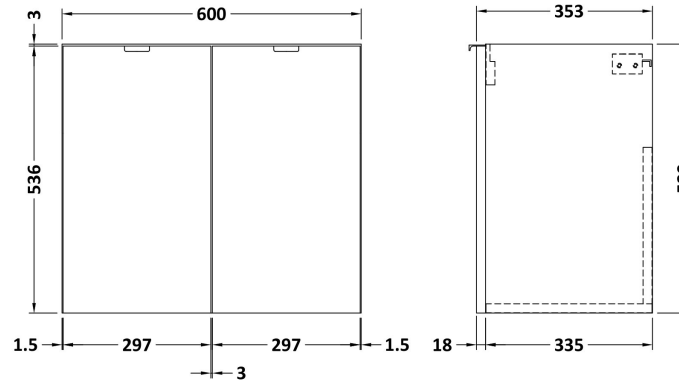

Sales Code: CBI133A

Description: 1200 Wh 4-Door Vanity W/Double Basin

Packaging Details

Barcode: 5056211888956

Sales Code: OFF166

Description: 600 Wall Hung 2-Door

Product Dimensions

Height (mm):	540
Width (mm):	600
Depth (mm):	353
Nett Weight (kg):	13

Packaging Dimensions

Height (mm):	375
Width (mm):	625
Depth (mm):	560
Gross Weight (kg):	13.5

Packaging Data

Box Colour:	Brown Cardboard Box
Box Qty:	1
Label Size:	x
Label Colour:	White Label
Label Qty:	0

Sales Code: CBM425

Description: Double Ceramic Basin 1208X358

Product Dimensions

Height (mm):	360
Width (mm):	1205
Depth (mm):	140
Nett Weight (kg):	25.3

Packaging Dimensions

Height (mm):	205
Width (mm):	1270
Depth (mm):	470
Gross Weight (kg):	25.3

Packaging Data

Box Colour:	Brown Cardboard Box - Printed
Box Qty:	1
Label Size:	100 x 50
Label Colour:	White Label
Label Qty:	2

Outer Box Dimensions (If Applicable)

Height (mm):	
Width (mm):	
Depth (mm):	
Gross Weight (kg):	
Barcode:	5056211875840