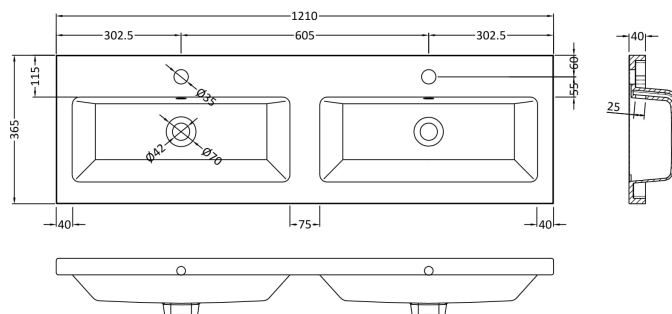

Packaging Dimensions

Height (mm):	375
Width (mm):	625
Depth (mm):	560
Gross Weight (kg):	13.5

Packaging Data

Box Colour:	Brown Cardboard Box
Box Qty:	1
Label Size:	x
Label Colour:	White Label
Label Qty:	0

Outer Box Dimensions (If Applicable)

Height (mm):	
Width (mm):	
Depth (mm):	
Gross Weight (kg):	
Barcode:	5056211816478

Product Details

Country of Origin:	China
Fitting Instruction:	No
CE & UKCA:	N/A
FSC Certified Materials:	Yes
Colour:	Gloss White
Construction Method:	Cam & Wood Dowel
Construction Type:	Rigid
Cabinet Finish:	MFC Painted Gloss
Fascia Finish:	MFC Painted Gloss
Cabinet Thickness (mm):	16
Fascia Thickness (mm):	18
Drawer Included:	No
Drawer Type:	Not Applicable
No of Shelves:	0
Hinge Type:	95 Degree Clip-On Soft Close
Hinge Included:	Yes, Supplied
Adjustable Legs:	No, Not Required
Fixings Included:	Yes
Handle Style:	Modern
Waste Shroud:	No
Handle Included:	Yes, Supplied
Handle Type:	Wrapover

Sales Code: CBM425

Description: Double Ceramic Basin 1208X358

Product Dimensions

Height (mm):	360
Width (mm):	1205
Depth (mm):	140
Nett Weight (kg):	25.3

Packaging Dimensions

Height (mm):	205
Width (mm):	1270
Depth (mm):	470
Gross Weight (kg):	25.3

Packaging Data

Box Colour:	Brown Cardboard Box - Printed
Box Qty:	1
Label Size:	100 x 50
Label Colour:	White Label
Label Qty:	2

Outer Box Dimensions (If Applicable)

Height (mm):	
Width (mm):	
Depth (mm):	
Gross Weight (kg):	
Barcode:	5056211875840