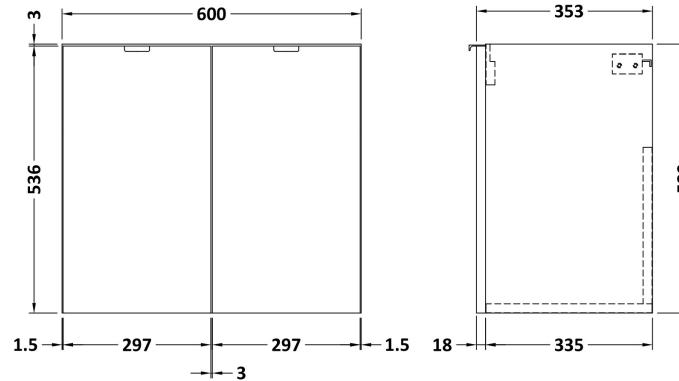

Sales Code: CBI633A

Description: 1200 Wh 4-Door Vanity W/Double Basin

Packaging Details

Barcode: 5056211889106

Sales Code: OFF666

Description: 600 Wall Hung 2-Door

Product Dimensions

Height (mm):	540
Width (mm):	600
Depth (mm):	353
Nett Weight (kg):	13

Packaging Dimensions

Height (mm):	375
Width (mm):	625
Depth (mm):	560
Gross Weight (kg):	13.5

Packaging Data

Box Colour:	Brown Cardboard Box
Box Qty:	1
Label Size:	100 x 50
Label Colour:	White Label
Label Qty:	2

Sales Code: CBM425

Description: Double Ceramic Basin 1208X358

Product Dimensions

Height (mm):	360
Width (mm):	1205
Depth (mm):	140
Nett Weight (kg):	25.3

Packaging Dimensions

Height (mm):	205
Width (mm):	1270
Depth (mm):	470
Gross Weight (kg):	25.3

Packaging Data

Box Colour:	Brown Cardboard Box - Printed
Box Qty:	1
Label Size:	100 x 50
Label Colour:	White Label
Label Qty:	2

Outer Box Dimensions (If Applicable)

Height (mm):	
Width (mm):	
Depth (mm):	
Gross Weight (kg):	
Barcode:	5056211875840