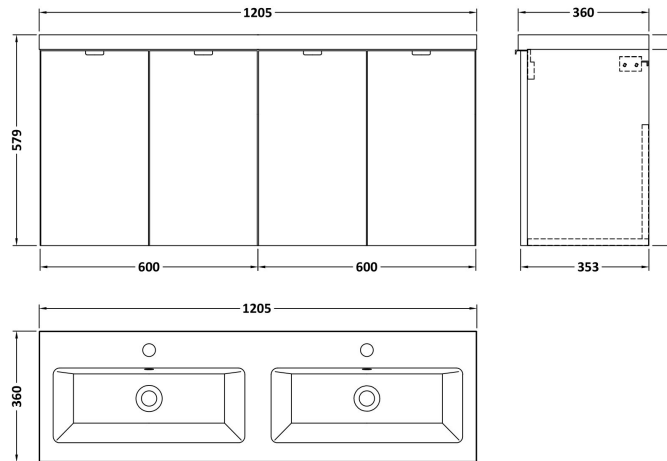

Sales Code: CBI633A

Description: 1200 Wh 4-Door Vanity W/Double Basin

Packaging Details

Barcode: 5056211889106

Sales Code: OFF666

Description: 600 Wall Hung 2-Door

Product Dimensions

Height (mm):	540
Width (mm):	600
Depth (mm):	353
Nett Weight (kg):	13

Packaging Dimensions

Height (mm):	375
Width (mm):	625
Depth (mm):	560
Gross Weight (kg):	13.5

Packaging Data

Box Colour:	Brown Cardboard Box
Box Qty:	1
Label Size:	100 x 50
Label Colour:	White Label
Label Qty:	2

Outer Box Dimensions (If Applicable)

Height (mm):	
Width (mm):	
Depth (mm):	
Gross Weight (kg):	
Barcode:	5056211816454

Product Details

Country of Origin:	United Kingdom
Fitting Instruction:	No
CE & UKCA:	N/A
FSC Certified Materials:	Yes
Colour:	Black Woodgrain
Construction Method:	Cam & Wood Dowel
Construction Type:	Rigid
Cabinet Finish:	MFC Textured Woodgrain
Fascia Finish:	MFC Textured Woodgrain
Cabinet Thickness (mm):	18
Fascia Thickness (mm):	18
Drawer Included:	No
Drawer Type:	Not Applicable
No of Shelves:	0
Hinge Type:	95 Degree Clip-On Soft Close
Hinge Included:	Yes, Supplied
Adjustable Legs:	No, Not Required
Fixings Included:	Yes
Handle Style:	Modern
Waste Shroud:	No
Handle Included:	Yes, Supplied
Handle Type:	Wrapover

Sales Code: CBM425

Description: Double Ceramic Basin 1208X358

Product Dimensions

Height (mm):	360
Width (mm):	1205
Depth (mm):	140
Nett Weight (kg):	25.3

Packaging Dimensions

Height (mm):	205
Width (mm):	1270
Depth (mm):	470
Gross Weight (kg):	25.3