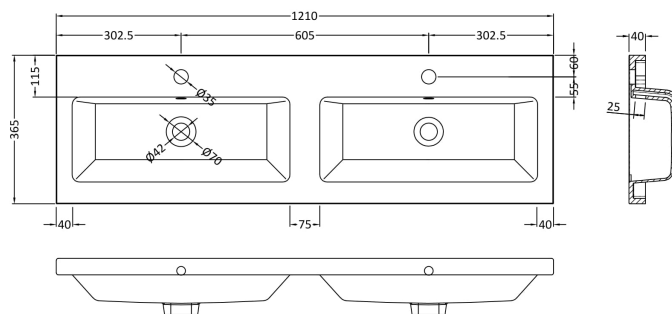

Packaging Dimensions

Height (mm):	375
Width (mm):	625
Depth (mm):	560
Gross Weight (kg):	13.5

Packaging Data

Box Colour:	Brown Cardboard Box
Box Qty:	1
Label Size:	100 x 50
Label Colour:	White Label
Label Qty:	2

Outer Box Dimensions (If Applicable)

Height (mm):	
Width (mm):	
Depth (mm):	
Gross Weight (kg):	
Barcode:	5056211816454

Product Details

Country of Origin:	United Kingdom
Fitting Instruction:	No
CE & UKCA:	N/A
FSC Certified Materials:	Yes
Colour:	Black Woodgrain
Construction Method:	Cam & Wood Dowel
Construction Type:	Rigid
Cabinet Finish:	MFC Textured Woodgrain
Fascia Finish:	MFC Textured Woodgrain
Cabinet Thickness (mm):	18
Fascia Thickness (mm):	18
Drawer Included:	No
Drawer Type:	Not Applicable
No of Shelves:	0
Hinge Type:	95 Degree Clip-On Soft Close
Hinge Included:	Yes, Supplied
Adjustable Legs:	No, Not Required
Fixings Included:	Yes
Handle Style:	Modern
Waste Shroud:	No
Handle Included:	Yes, Supplied
Handle Type:	Wrapover

Sales Code: CBM425

Description: Double Ceramic Basin 1208X358

Product Dimensions

Height (mm):	360
Width (mm):	1205
Depth (mm):	140
Nett Weight (kg):	25.3

Packaging Dimensions

Height (mm):	205
Width (mm):	1270
Depth (mm):	470
Gross Weight (kg):	25.3

Packaging Data

Box Colour:	Brown Cardboard Box - Printed
Box Qty:	1
Label Size:	100 x 50
Label Colour:	White Label
Label Qty:	2

Outer Box Dimensions (If Applicable)

Height (mm):	
Width (mm):	
Depth (mm):	
Gross Weight (kg):	
Barcode:	5056211875840