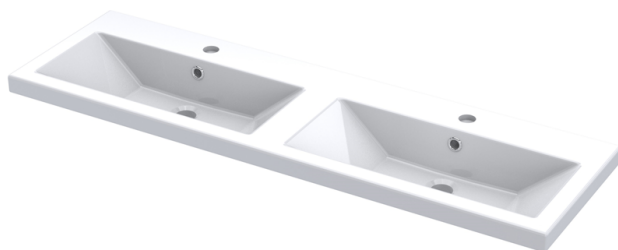

Sales Code: CBI633A

Description: 1200 Wh 4-Door Vanity W/Double Basin

Packaging Details

Barcode: 5056211889106

Sales Code: OFF666

Description: 600 Wall Hung 2-Door

Product Dimensions

Height (mm):	540
Width (mm):	600
Depth (mm):	353
Nett Weight (kg):	13

Packaging Dimensions

Height (mm):	375
Width (mm):	625
Depth (mm):	560
Gross Weight (kg):	13.5

Packaging Data

Box Colour:	Brown Cardboard Box
Box Qty:	1
Label Size:	100 x 50
Label Colour:	White Label
Label Qty:	2

Outer Box Dimensions (If Applicable)

Height (mm):	
Width (mm):	
Depth (mm):	
Gross Weight (kg):	
Barcode:	5056211816454

Product Details

Country of Origin:	United Kingdom
Fitting Instruction:	No
CE & UKCA:	N/A
FSC Certified Materials:	Yes
Colour:	Black Woodgrain
Construction Method:	Cam & Wood Dowel
Construction Type:	Rigid
Cabinet Finish:	MFC Textured Woodgrain
Fascia Finish:	MFC Textured Woodgrain
Cabinet Thickness (mm):	18
Fascia Thickness (mm):	18
Drawer Included:	No
Drawer Type:	Not Applicable
No of Shelves:	0
Hinge Type:	95 Degree Clip-On Soft Close
Hinge Included:	Yes, Supplied
Adjustable Legs:	No, Not Required
Fixings Included:	Yes
Handle Style:	Modern
Waste Shroud:	No
Handle Included:	Yes, Supplied
Handle Type:	Wrapover

Sales Code: CBM425

Description: Double Ceramic Basin 1208X358

Product Dimensions

Height (mm):	360
Width (mm):	1205
Depth (mm):	140
Nett Weight (kg):	25.3

Packaging Dimensions

Height (mm):	205
Width (mm):	1270
Depth (mm):	470
Gross Weight (kg):	25.3