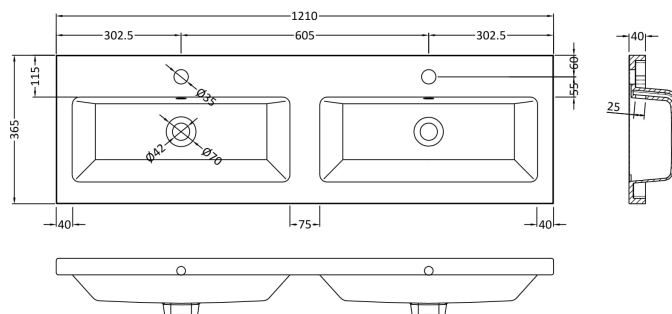

Packaging Dimensions

Height (mm):	375
Width (mm):	625
Depth (mm):	560
Gross Weight (kg):	13.5

Packaging Data

Box Colour:	Brown Cardboard Box
Box Qty:	1
Label Size:	100 x 50
Label Colour:	White Label
Label Qty:	2

Outer Box Dimensions (If Applicable)

Height (mm):	
Width (mm):	
Depth (mm):	
Gross Weight (kg):	
Barcode:	5056211816461

Product Details

Country of Origin:	China
Fitting Instruction:	No
CE & UKCA:	N/A
FSC Certified Materials:	Yes
Colour:	Gloss Grey
Construction Method:	Cam & Wood Dowel
Construction Type:	Rigid
Cabinet Finish:	MFC Painted Gloss
Fascia Finish:	MFC Painted Gloss
Cabinet Thickness (mm):	16
Fascia Thickness (mm):	18
Drawer Included:	No
Drawer Type:	Not Applicable
No of Shelves:	0
Hinge Type:	95 Degree Clip-On Soft Close
Hinge Included:	Yes, Supplied
Adjustable Legs:	No, Not Required
Fixings Included:	Yes
Handle Style:	Modern
Waste Shroud:	No
Handle Included:	Yes, Supplied
Handle Type:	Wrapover

Sales Code: CBM425

Description: Double Ceramic Basin 1208X358

Product Dimensions

Height (mm):	360
Width (mm):	1205
Depth (mm):	140
Nett Weight (kg):	25.3

Packaging Dimensions

Height (mm):	205
Width (mm):	1270
Depth (mm):	470
Gross Weight (kg):	25.3

Packaging Data

Box Colour:	Brown Cardboard Box - Printed
Box Qty:	1
Label Size:	100 x 50
Label Colour:	White Label
Label Qty:	2

Outer Box Dimensions (If Applicable)

Height (mm):	
Width (mm):	
Depth (mm):	
Gross Weight (kg):	
Barcode:	5056211875840