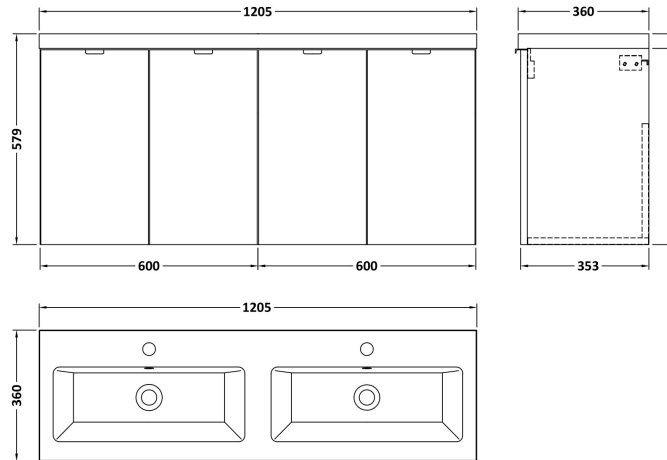

Sales Code: CBI933A

Description: 1200 Wh 4-Door Vanity W/Double Basin

Packaging Details

Barcode: 5056211889137

Sales Code: OFF966

Description: 600 Wall Hung 2-Door

Product Dimensions

Height (mm):	540
Width (mm):	600
Depth (mm):	353
Nett Weight (kg):	13

Packaging Dimensions

Height (mm):	375
Width (mm):	625
Depth (mm):	560
Gross Weight (kg):	13.5

Packaging Data

Box Colour:	Brown Cardboard Box
Box Qty:	1
Label Size:	100 x 50
Label Colour:	White Label
Label Qty:	2

Outer Box Dimensions (If Applicable)

Height (mm):	
Width (mm):	
Depth (mm):	
Gross Weight (kg):	
Barcode:	5056211816461

Product Details

Country of Origin:	China
Fitting Instruction:	No
CE & UKCA:	N/A
FSC Certified Materials:	Yes
Colour:	Gloss Grey
Construction Method:	Cam & Wood Dowel
Construction Type:	Rigid
Cabinet Finish:	MFC Painted Gloss
Fascia Finish:	MFC Painted Gloss
Cabinet Thickness (mm):	16
Fascia Thickness (mm):	18
Drawer Included:	No
Drawer Type:	Not Applicable
No of Shelves:	0
Hinge Type:	95 Degree Clip-On Soft Close
Hinge Included:	Yes, Supplied
Adjustable Legs:	No, Not Required
Fixings Included:	Yes
Handle Style:	Modern
Waste Shroud:	No
Handle Included:	Yes, Supplied
Handle Type:	Wrapover

Sales Code: CBM425

Description: Double Ceramic Basin 1208X358

Product Dimensions

Height (mm):	360
Width (mm):	1205
Depth (mm):	140
Nett Weight (kg):	25.3

Packaging Dimensions

Height (mm):	205
Width (mm):	1270
Depth (mm):	470
Gross Weight (kg):	25.3