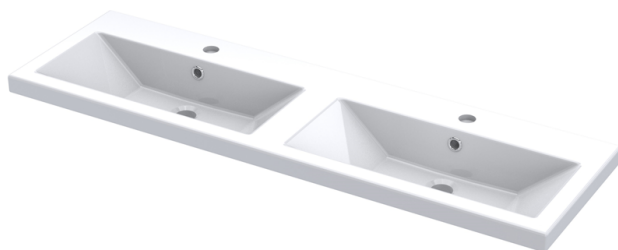

Sales Code: CBI933A

Description: 1200 Wh 4-Door Vanity W/Double Basin

Packaging Details

Barcode: 5056211889137

Sales Code: OFF966

Description: 600 Wall Hung 2-Door

Product Dimensions

Height (mm):	540
Width (mm):	600
Depth (mm):	353
Nett Weight (kg):	13

Packaging Dimensions

Height (mm):	375
Width (mm):	625
Depth (mm):	560
Gross Weight (kg):	13.5

Packaging Data

Box Colour:	Brown Cardboard Box
Box Qty:	1
Label Size:	100 x 50
Label Colour:	White Label
Label Qty:	2

Outer Box Dimensions (If Applicable)

Height (mm):	
Width (mm):	
Depth (mm):	
Gross Weight (kg):	
Barcode:	5056211816461

Product Details

Country of Origin:	China
Fitting Instruction:	No
CE & UKCA:	N/A
FSC Certified Materials:	Yes
Colour:	Gloss Grey
Construction Method:	Cam & Wood Dowel
Construction Type:	Rigid
Cabinet Finish:	MFC Painted Gloss
Fascia Finish:	MFC Painted Gloss
Cabinet Thickness (mm):	16
Fascia Thickness (mm):	18
Drawer Included:	No
Drawer Type:	Not Applicable
No of Shelves:	0
Hinge Type:	95 Degree Clip-On Soft Close
Hinge Included:	Yes, Supplied
Adjustable Legs:	No, Not Required
Fixings Included:	Yes
Handle Style:	Modern
Waste Shroud:	No
Handle Included:	Yes, Supplied
Handle Type:	Wrapover

Sales Code: CBM425

Description: Double Ceramic Basin 1208X358

Product Dimensions

Height (mm):	360
Width (mm):	1205
Depth (mm):	140
Nett Weight (kg):	25.3

Packaging Dimensions

Height (mm):	205
Width (mm):	1270
Depth (mm):	470
Gross Weight (kg):	25.3