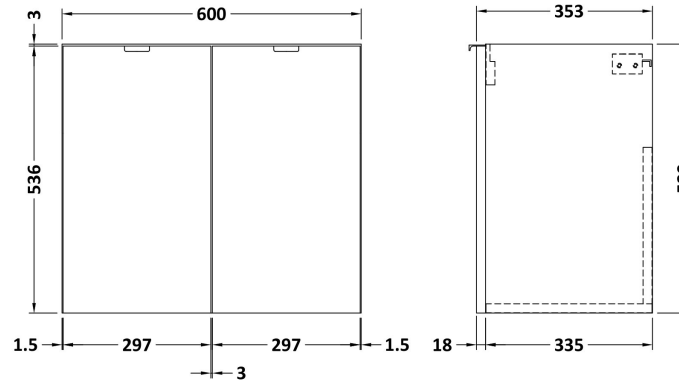

Sales Code: CBI933A

Description: 1200 Wh 4-Door Vanity W/Double Basin

Packaging Details

Barcode: 5056211889137

Sales Code: OFF966

Description: 600 Wall Hung 2-Door

Product Dimensions

Height (mm):	540
Width (mm):	600
Depth (mm):	353
Nett Weight (kg):	13

Packaging Dimensions

Height (mm):	375
Width (mm):	625
Depth (mm):	560
Gross Weight (kg):	13.5

Packaging Data

Box Colour:	Brown Cardboard Box
Box Qty:	1
Label Size:	100 x 50
Label Colour:	White Label
Label Qty:	2

Sales Code: CBM425

Description: Double Ceramic Basin 1208X358

Product Dimensions

Height (mm):	360
Width (mm):	1205
Depth (mm):	140
Nett Weight (kg):	25.3

Packaging Dimensions

Height (mm):	205
Width (mm):	1270
Depth (mm):	470
Gross Weight (kg):	25.3

Packaging Data

Box Colour:	Brown Cardboard Box - Printed
Box Qty:	1
Label Size:	100 x 50
Label Colour:	White Label
Label Qty:	2

Outer Box Dimensions (If Applicable)

Height (mm):	
Width (mm):	
Depth (mm):	
Gross Weight (kg):	
Barcode:	5056211875840