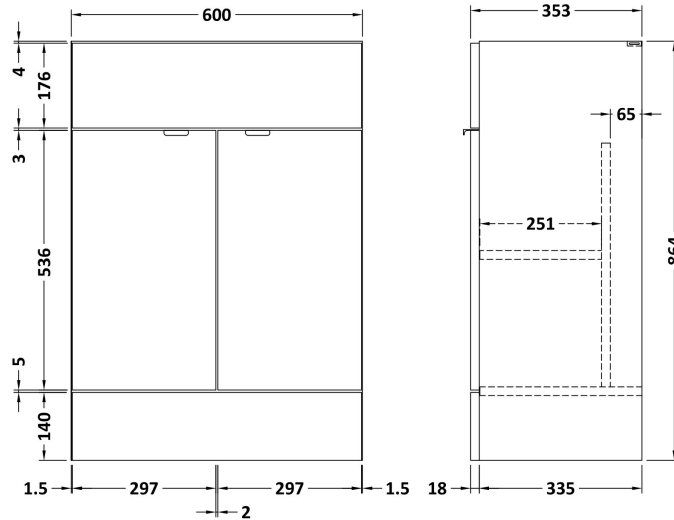

Sales Code: CBI534A

Description: 1200 Fs 4-Door Vanity W/Double Basin

Packaging Details

Barcode: 5056211889083

Sales Code: OFF508

Description: 600 Vanity Unit (355mm Deep)

Product Dimensions

Height (mm):	864
Width (mm):	600
Depth (mm):	355
Nett Weight (kg):	20.5

Packaging Dimensions

Height (mm):	375
Width (mm):	620
Depth (mm):	900
Gross Weight (kg):	21

Packaging Data

Box Colour:	Brown Cardboard Box
Box Qty:	1
Label Size:	100 x 50
Label Colour:	White Label
Label Qty:	2

Sales Code: CBM425

Description: Double Ceramic Basin 1208X358

Product Dimensions

Height (mm):	360
Width (mm):	1205
Depth (mm):	140
Nett Weight (kg):	25.3

Packaging Dimensions

Height (mm):	205
Width (mm):	1270
Depth (mm):	470
Gross Weight (kg):	25.3

Packaging Data

Box Colour:	Brown Cardboard Box - Printed
Box Qty:	1
Label Size:	100 x 50
Label Colour:	White Label
Label Qty:	2

Outer Box Dimensions (If Applicable)

Height (mm):	
Width (mm):	
Depth (mm):	
Gross Weight (kg):	
Barcode:	5056211875840