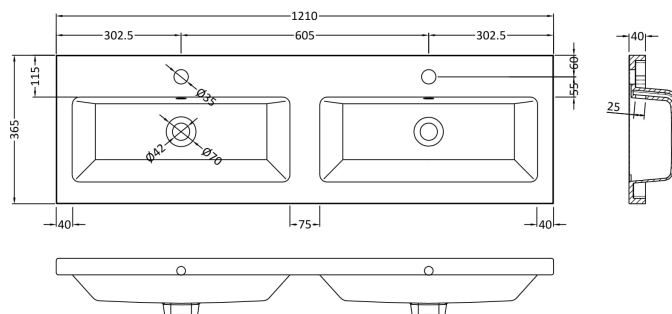

Sales Code: CBI534A

Description: 1200 Fs 4-Door Vanity W/Double Basin

Packaging Details

Barcode: 5056211889083

Sales Code: OFF508

Description: 600 Vanity Unit (355mm Deep)

Product Dimensions

Height (mm):	864
Width (mm):	600
Depth (mm):	355
Nett Weight (kg):	20.5

Packaging Dimensions

Height (mm):	375
Width (mm):	620
Depth (mm):	900
Gross Weight (kg):	21

Packaging Data

Box Colour:	Brown Cardboard Box
Box Qty:	1
Label Size:	100 x 50
Label Colour:	White Label
Label Qty:	2

Outer Box Dimensions (If Applicable)

Height (mm):	
Width (mm):	
Depth (mm):	
Gross Weight (kg):	
Barcode:	5055275820209

Product Details

Country of Origin:	United Kingdom
Fitting Instruction:	No
CE & UKCA:	N/A
FSC Certified Materials:	Yes
Colour:	Anthracite Woodgrain
Construction Method:	Cam & Wood Dowel
Construction Type:	Rigid
Cabinet Finish:	MFC Textured Woodgrain
Fascia Finish:	MFC Textured Woodgrain
Cabinet Thickness (mm):	18
Fascia Thickness (mm):	18
Drawer Included:	No
Drawer Type:	Not Applicable
No of Shelves:	1
Hinge Type:	95 Degree Clip-On Soft Close
Hinge Included:	Yes
Adjustable Legs:	No
Fixings Included:	Yes
Handle Style:	Contemporary
Waste Shroud:	No
Handle Included:	Yes
Handle Type:	Wrapover

Sales Code: CBM425

Description: Double Ceramic Basin 1208X358

Product Dimensions

Height (mm):	360
Width (mm):	1205
Depth (mm):	140
Nett Weight (kg):	25.3

Packaging Dimensions

Height (mm):	205
Width (mm):	1270
Depth (mm):	470
Gross Weight (kg):	25.3