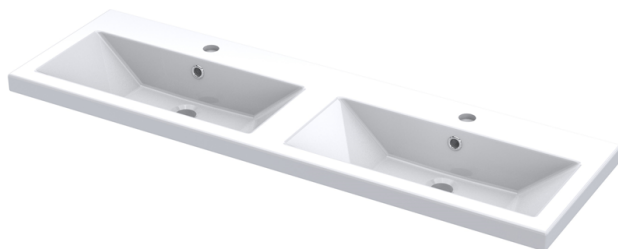

Sales Code: CBI534A

Description: 1200 Fs 4-Door Vanity W/Double Basin

Packaging Details

Barcode: 5056211889083

Sales Code: OFF508

Description: 600 Vanity Unit (355mm Deep)

Product Dimensions

Height (mm):	864
Width (mm):	600
Depth (mm):	355
Nett Weight (kg):	20.5

Packaging Dimensions

Height (mm):	375
Width (mm):	620
Depth (mm):	900
Gross Weight (kg):	21

Packaging Data

Box Colour:	Brown Cardboard Box
Box Qty:	1
Label Size:	100 x 50
Label Colour:	White Label
Label Qty:	2

Outer Box Dimensions (If Applicable)

Height (mm):	
Width (mm):	
Depth (mm):	
Gross Weight (kg):	
Barcode:	5055275820209

Product Details

Country of Origin:	United Kingdom
Fitting Instruction:	No
CE & UKCA:	N/A
FSC Certified Materials:	Yes
Colour:	Anthracite Woodgrain
Construction Method:	Cam & Wood Dowel
Construction Type:	Rigid
Cabinet Finish:	MFC Textured Woodgrain
Fascia Finish:	MFC Textured Woodgrain
Cabinet Thickness (mm):	18
Fascia Thickness (mm):	18
Drawer Included:	No
Drawer Type:	Not Applicable
No of Shelves:	1
Hinge Type:	95 Degree Clip-On Soft Close
Hinge Included:	Yes
Adjustable Legs:	No
Fixings Included:	Yes
Handle Style:	Contemporary
Waste Shroud:	No
Handle Included:	Yes
Handle Type:	Wrapover

Sales Code: CBM425

Description: Double Ceramic Basin 1208X358

Product Dimensions

Height (mm):	360
Width (mm):	1205
Depth (mm):	140
Nett Weight (kg):	25.3

Packaging Dimensions

Height (mm):	205
Width (mm):	1270
Depth (mm):	470
Gross Weight (kg):	25.3