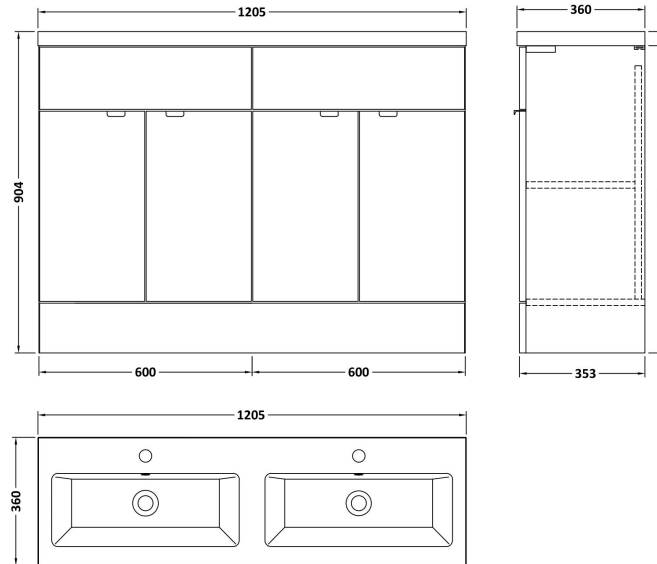

Sales Code: CBI534A

Description: 1200 Fs 4-Door Vanity W/Double Basin

Packaging Details

Barcode: 5056211889083

Sales Code: OFF508

Description: 600 Vanity Unit (355mm Deep)

Product Dimensions

Height (mm):	864
Width (mm):	600
Depth (mm):	355
Nett Weight (kg):	20.5

Packaging Dimensions

Height (mm):	375
Width (mm):	620
Depth (mm):	900
Gross Weight (kg):	21

Packaging Data

Box Colour:	Brown Cardboard Box
Box Qty:	1
Label Size:	100 x 50
Label Colour:	White Label
Label Qty:	2

Outer Box Dimensions (If Applicable)

Height (mm):	
Width (mm):	
Depth (mm):	
Gross Weight (kg):	
Barcode:	5055275820209

Product Details

Country of Origin:	United Kingdom
Fitting Instruction:	No
CE & UKCA:	N/A
FSC Certified Materials:	Yes
Colour:	Anthracite Woodgrain
Construction Method:	Cam & Wood Dowel
Construction Type:	Rigid
Cabinet Finish:	MFC Textured Woodgrain
Fascia Finish:	MFC Textured Woodgrain
Cabinet Thickness (mm):	18
Fascia Thickness (mm):	18
Drawer Included:	No
Drawer Type:	Not Applicable
No of Shelves:	1
Hinge Type:	95 Degree Clip-On Soft Close
Hinge Included:	Yes
Adjustable Legs:	No
Fixings Included:	Yes
Handle Style:	Contemporary
Waste Shroud:	No
Handle Included:	Yes
Handle Type:	Wrapover

Sales Code: CBM425

Description: Double Ceramic Basin 1208X358

Product Dimensions

Height (mm):	360
Width (mm):	1205
Depth (mm):	140
Nett Weight (kg):	25.3

Packaging Dimensions

Height (mm):	205
Width (mm):	1270
Depth (mm):	470
Gross Weight (kg):	25.3