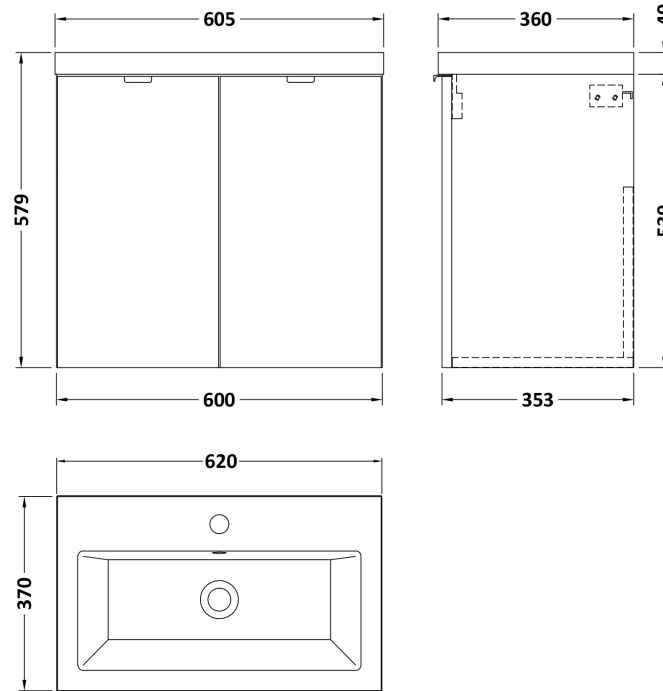

Sales Code: CBI536A

Description: 600 2-Door Wall Hung Unit & Basin

Packaging Details

Barcode: 5056211889502

Sales Code: OFF566

Description: 600 Wall Hung 2-Door

Product Dimensions

Height (mm):	540
Width (mm):	600
Depth (mm):	353
Nett Weight (kg):	13

Packaging Dimensions

Height (mm):	375
Width (mm):	625
Depth (mm):	560
Gross Weight (kg):	13.5

Packaging Data

Box Colour:	Brown Cardboard Box
Box Qty:	1
Label Size:	100 x 50
Label Colour:	White Label
Label Qty:	2

Outer Box Dimensions (If Applicable)

Height (mm):	
Width (mm):	
Depth (mm):	
Gross Weight (kg):	
Barcode:	5056211816447

Product Details

Country of Origin:	United Kingdom
Fitting Instruction:	No
CE & UKCA:	N/A
FSC Certified Materials:	Yes
Colour:	Black Woodgrain
Construction Method:	Cam & Wood Dowel
Construction Type:	Rigid
Cabinet Finish:	MFC Textured Woodgrain
Fascia Finish:	MFC Textured Woodgrain
Cabinet Thickness (mm):	18
Fascia Thickness (mm):	18
Drawer Included:	No
Drawer Type:	Not Applicable
No of Shelves:	0
Hinge Type:	95 Degree Clip-On Soft Close
Hinge Included:	Yes, Supplied
Adjustable Legs:	No, Not Required
Fixings Included:	Yes
Handle Style:	Modern
Waste Shroud:	No
Handle Included:	Yes, Supplied
Handle Type:	Wrapover

Sales Code: CBM313

Description: Ceramic Rear Tap Basin 605X360

Product Dimensions

Height (mm):	150
Width (mm):	610
Depth (mm):	370
Nett Weight (kg):	10

Packaging Dimensions

Height (mm):	655
Width (mm):	420
Depth (mm):	200
Gross Weight (kg):	10