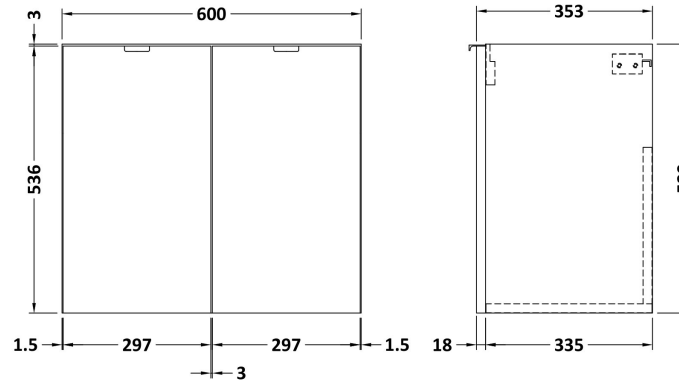

Sales Code: CBI536A

Description: 600 2-Door Wall Hung Unit & Basin

Packaging Details

Barcode: 5056211889502

Sales Code: OFF566

Description: 600 Wall Hung 2-Door

Product Dimensions

Height (mm):	540
Width (mm):	600
Depth (mm):	353
Nett Weight (kg):	13

Packaging Dimensions

Height (mm):	375
Width (mm):	625
Depth (mm):	560
Gross Weight (kg):	13.5

Packaging Data

Box Colour:	Brown Cardboard Box
Box Qty:	1
Label Size:	100 x 50
Label Colour:	White Label
Label Qty:	2

Sales Code: CBM313

Description: Ceramic Rear Tap Basin 605X360

Product Dimensions

Height (mm):	150
Width (mm):	610
Depth (mm):	370
Nett Weight (kg):	10

Packaging Dimensions

Height (mm):	655
Width (mm):	420
Depth (mm):	200
Gross Weight (kg):	10

Packaging Data

Box Colour:	Brown Cardboard Box - Printed
Box Qty:	1
Label Size:	100 x 50
Label Colour:	White Label
Label Qty:	2

Outer Box Dimensions (If Applicable)

Height (mm):	
Width (mm):	
Depth (mm):	
Gross Weight (kg):	
Barcode:	5056211875833