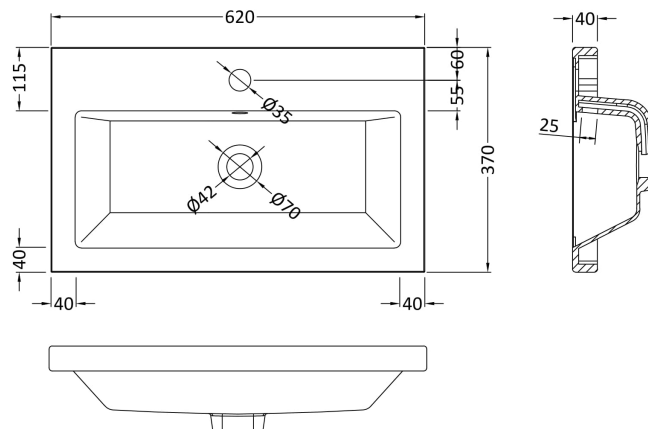

Packaging Dimensions

Height (mm):	375
Width (mm):	625
Depth (mm):	560
Gross Weight (kg):	13.5

Packaging Data

Box Colour:	Brown Cardboard Box
Box Qty:	1
Label Size:	100 x 50
Label Colour:	White Label
Label Qty:	2

Outer Box Dimensions (If Applicable)

Height (mm):	
Width (mm):	
Depth (mm):	
Gross Weight (kg):	
Barcode:	5056211816447

Product Details

Country of Origin:	United Kingdom
Fitting Instruction:	No
CE & UKCA:	N/A
FSC Certified Materials:	Yes
Colour:	Black Woodgrain
Construction Method:	Cam & Wood Dowel
Construction Type:	Rigid
Cabinet Finish:	MFC Textured Woodgrain
Fascia Finish:	MFC Textured Woodgrain
Cabinet Thickness (mm):	18
Fascia Thickness (mm):	18
Drawer Included:	No
Drawer Type:	Not Applicable
No of Shelves:	0
Hinge Type:	95 Degree Clip-On Soft Close
Hinge Included:	Yes, Supplied
Adjustable Legs:	No, Not Required
Fixings Included:	Yes
Handle Style:	Modern
Waste Shroud:	No
Handle Included:	Yes, Supplied
Handle Type:	Wrapover

Sales Code: CBM313

Description: Ceramic Rear Tap Basin 605X360

Product Dimensions

Height (mm):	150
Width (mm):	610
Depth (mm):	370
Nett Weight (kg):	10

Packaging Dimensions

Height (mm):	655
Width (mm):	420
Depth (mm):	200
Gross Weight (kg):	10

Packaging Data

Box Colour:	Brown Cardboard Box - Printed
Box Qty:	1
Label Size:	100 x 50
Label Colour:	White Label
Label Qty:	2

Outer Box Dimensions (If Applicable)

Height (mm):	
Width (mm):	
Depth (mm):	
Gross Weight (kg):	
Barcode:	5056211875833