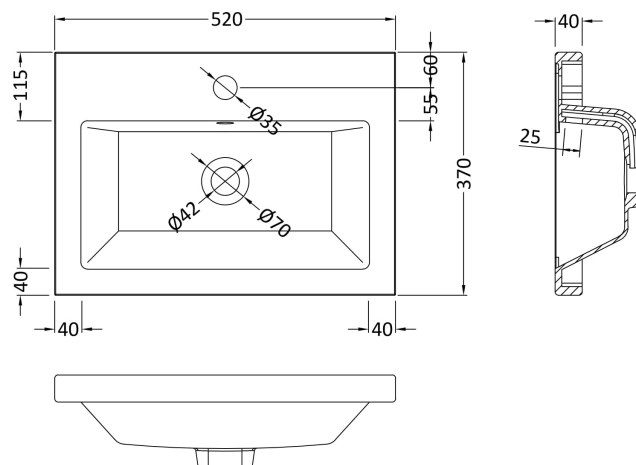

Packaging Dimensions

Height (mm):	560
Width (mm):	520
Depth (mm):	375
Gross Weight (kg):	12

Packaging Data

Box Colour:	Brown Cardboard Box
Box Qty:	1
Label Size:	100 x 50
Label Colour:	White Label
Label Qty:	2

Outer Box Dimensions (If Applicable)

Height (mm):	
Width (mm):	
Depth (mm):	
Gross Weight (kg):	
Barcode:	5056211848813

Product Details

Country of Origin:	United Kingdom
Fitting Instruction:	No
CE & UKCA:	N/A
FSC Certified Materials:	Yes
Colour:	Anthracite Woodgrain
Construction Method:	Cam & Wood Dowel
Construction Type:	Rigid
Cabinet Finish:	MFC Textured Woodgrain
Fascia Finish:	MFC Textured Woodgrain
Cabinet Thickness (mm):	18
Fascia Thickness (mm):	18
Drawer Included:	No
Drawer Type:	Not Applicable
No of Shelves:	0
Hinge Type:	95 Degree Clip-On Soft Close
Hinge Included:	Yes, Supplied
Adjustable Legs:	No, Not Required
Fixings Included:	Yes
Handle Style:	Modern
Waste Shroud:	No
Handle Included:	Yes, Supplied
Handle Type:	Wrapover

Sales Code: CBM312

Description: Ceramic Rear Tap Basin 505X360

Product Dimensions

Height (mm):	150
Width (mm):	505
Depth (mm):	360
Nett Weight (kg):	9

Packaging Dimensions

Height (mm):	555
Width (mm):	420
Depth (mm):	200
Gross Weight (kg):	9

Packaging Data

Box Colour:	Brown Cardboard Box - Printed
Box Qty:	1
Label Size:	100 x 50
Label Colour:	White Label
Label Qty:	2

Outer Box Dimensions (If Applicable)

Height (mm):	
Width (mm):	
Depth (mm):	
Gross Weight (kg):	
Barcode:	5056211875819