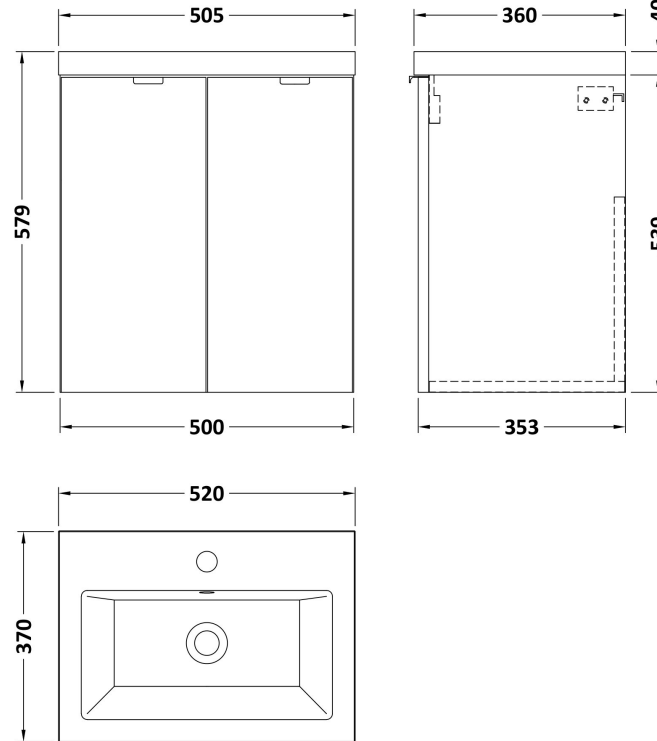

Sales Code: CBI540A

Description: 500 2-Door Wall Hung Unit & Basin

Packaging Details

Barcode: 5056211889281

Sales Code: OFF535

Description: 500 2-Door Wall Hung Unit (355mm)

Product Dimensions

Height (mm):	540
Width (mm):	500
Depth (mm):	353
Nett Weight (kg):	11.5

Packaging Dimensions

Height (mm):	560
Width (mm):	520
Depth (mm):	375
Gross Weight (kg):	12

Packaging Data

Box Colour:	Brown Cardboard Box
Box Qty:	1
Label Size:	100 x 50
Label Colour:	White Label
Label Qty:	2

Outer Box Dimensions (If Applicable)

Height (mm):	
Width (mm):	
Depth (mm):	
Gross Weight (kg):	
Barcode:	5056211848813

Product Details

Country of Origin:	United Kingdom
Fitting Instruction:	No
CE & UKCA:	N/A
FSC Certified Materials:	Yes
Colour:	Anthracite Woodgrain
Construction Method:	Cam & Wood Dowel
Construction Type:	Rigid
Cabinet Finish:	MFC Textured Woodgrain
Fascia Finish:	MFC Textured Woodgrain
Cabinet Thickness (mm):	18
Fascia Thickness (mm):	18
Drawer Included:	No
Drawer Type:	Not Applicable
No of Shelves:	0
Hinge Type:	95 Degree Clip-On Soft Close
Hinge Included:	Yes, Supplied
Adjustable Legs:	No, Not Required
Fixings Included:	Yes
Handle Style:	Modern
Waste Shroud:	No
Handle Included:	Yes, Supplied
Handle Type:	Wrapover

Sales Code: CBM312

Description: Ceramic Rear Tap Basin 505X360

Product Dimensions

Height (mm):	150
Width (mm):	505
Depth (mm):	360
Nett Weight (kg):	9

Packaging Dimensions

Height (mm):	555
Width (mm):	420
Depth (mm):	200
Gross Weight (kg):	9