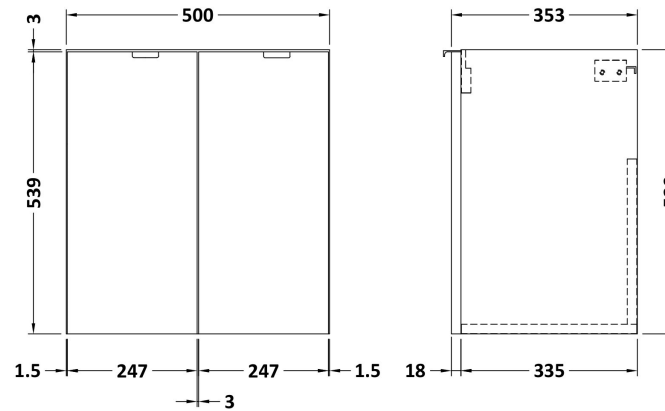

Sales Code: CBI540A

Description: 500 2-Door Wall Hung Unit & Basin

Packaging Details

Barcode: 5056211889281

Sales Code: OFF535

Description: 500 2-Door Wall Hung Unit (355mm)

Product Dimensions

Height (mm):	540
Width (mm):	500
Depth (mm):	353
Nett Weight (kg):	11.5

Packaging Dimensions

Height (mm):	560
Width (mm):	520
Depth (mm):	375
Gross Weight (kg):	12

Packaging Data

Box Colour:	Brown Cardboard Box
Box Qty:	1
Label Size:	100 x 50
Label Colour:	White Label
Label Qty:	2

Sales Code: CBM312

Description: Ceramic Rear Tap Basin 505X360

Product Dimensions

Height (mm):	150
Width (mm):	505
Depth (mm):	360
Nett Weight (kg):	9

Packaging Dimensions

Height (mm):	555
Width (mm):	420
Depth (mm):	200
Gross Weight (kg):	9

Packaging Data

Box Colour:	Brown Cardboard Box - Printed
Box Qty:	1
Label Size:	100 x 50
Label Colour:	White Label
Label Qty:	2

Outer Box Dimensions (If Applicable)

Height (mm):	
Width (mm):	
Depth (mm):	
Gross Weight (kg):	
Barcode:	5056211875819