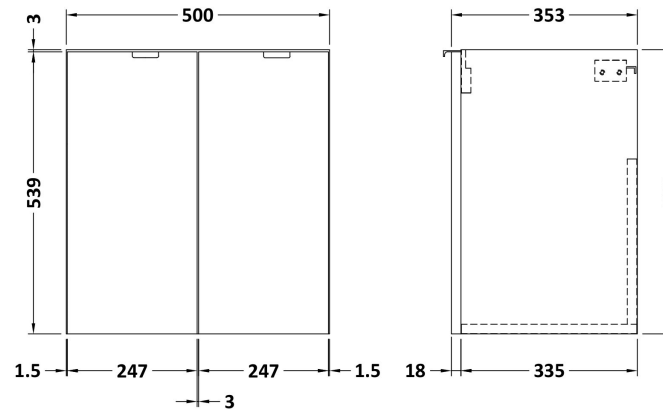

### Packaging Details

Barcode: 5056211889311

**Sales Code:** OFF635

**Description:** 500 2-Door Wall Hung Unit (355mm)

**Product Dimensions**

Height (mm):	540
Width (mm):	500
Depth (mm):	353
Nett Weight (kg):	11.5

**Packaging Dimensions**

Height (mm):	560
Width (mm):	520
Depth (mm):	375
Gross Weight (kg):	12

**Packaging Data**

Box Colour:	Brown Cardboard Box
Box Qty:	1
Label Size:	100 x 50
Label Colour:	White Label
Label Qty:	2

**Sales Code:** CBM312

**Description:** Ceramic Rear Tap Basin 505X360

**Product Dimensions**

Height (mm):	150
Width (mm):	505
Depth (mm):	360
Nett Weight (kg):	9

**Packaging Dimensions**

Height (mm):	555
Width (mm):	420
Depth (mm):	200
Gross Weight (kg):	9

**Packaging Data**

Box Colour:	Brown Cardboard Box - Printed
Box Qty:	1
Label Size:	100 x 50
Label Colour:	White Label
Label Qty:	2

**Outer Box Dimensions (If Applicable)**

Height (mm):	
Width (mm):	
Depth (mm):	
Gross Weight (kg):	
Barcode:	5056211875819