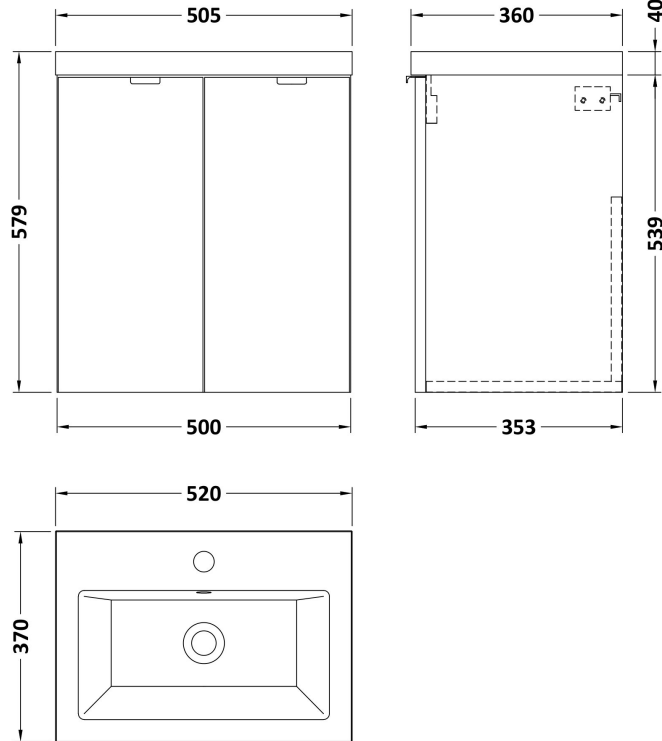

### Packaging Details

Barcode: 5056211889311

**Sales Code:** OFF635

**Description:** 500 2-Door Wall Hung Unit (355mm)

**Product Dimensions**

Height (mm):	540
Width (mm):	500
Depth (mm):	353
Nett Weight (kg):	11.5

**Packaging Dimensions**

Height (mm):	560
Width (mm):	520
Depth (mm):	375
Gross Weight (kg):	12

**Packaging Data**

Box Colour:	Brown Cardboard Box
Box Qty:	1
Label Size:	100 x 50
Label Colour:	White Label
Label Qty:	2

**Sales Code:** CBM312

**Description:** Ceramic Rear Tap Basin 505X360

**Product Dimensions**

Height (mm):	150
Width (mm):	505
Depth (mm):	360
Nett Weight (kg):	9

**Packaging Dimensions**

Height (mm):	555
Width (mm):	420
Depth (mm):	200
Gross Weight (kg):	9

**Packaging Data**

Box Colour:	Brown Cardboard Box - Printed
Box Qty:	1
Label Size:	100 x 50
Label Colour:	White Label
Label Qty:	2

**Outer Box Dimensions (If Applicable)**

Height (mm):	
Width (mm):	
Depth (mm):	
Gross Weight (kg):	
Barcode:	5056211875819