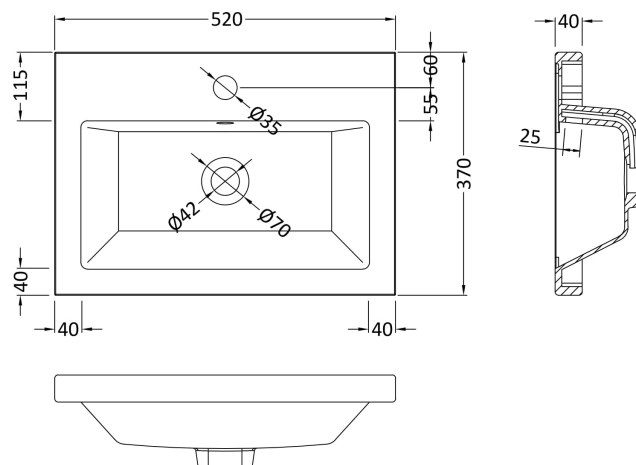

### Packaging Details

Barcode: 5056211889311

**Sales Code:** OFF635

**Description:** 500 2-Door Wall Hung Unit (355mm)

**Product Dimensions**

Height (mm):	540
Width (mm):	500
Depth (mm):	353
Nett Weight (kg):	11.5

**Packaging Dimensions**

Height (mm):	560
Width (mm):	520
Depth (mm):	375
Gross Weight (kg):	12

**Packaging Data**

Box Colour:	Brown Cardboard Box
Box Qty:	1
Label Size:	100 x 50
Label Colour:	White Label
Label Qty:	2

**Outer Box Dimensions (If Applicable)**

Height (mm):	
Width (mm):	
Depth (mm):	
Gross Weight (kg):	
Barcode:	5056211848820

**Product Details**

Country of Origin:	United Kingdom
Fitting Instruction:	No
CE & UKCA:	N/A
FSC Certified Materials:	Yes
Colour:	Black Woodgrain
Construction Method:	Cam & Wood Dowel
Construction Type:	Rigid
Cabinet Finish:	MFC Textured Woodgrain
Fascia Finish:	MFC Textured Woodgrain
Cabinet Thickness (mm):	18
Fascia Thickness (mm):	18
Drawer Included:	No
Drawer Type:	Not Applicable
No of Shelves:	0
Hinge Type:	95 Degree Clip-On Soft Close
Hinge Included:	Yes, Supplied
Adjustable Legs:	No, Not Required
Fixings Included:	Yes
Handle Style:	Modern
Waste Shroud:	No
Handle Included:	Yes, Supplied
Handle Type:	Wrapover

**Sales Code:** CBM312

**Description:** Ceramic Rear Tap Basin 505X360

**Product Dimensions**

Height (mm):	150
Width (mm):	505
Depth (mm):	360
Nett Weight (kg):	9

**Packaging Dimensions**

Height (mm):	555
Width (mm):	420
Depth (mm):	200
Gross Weight (kg):	9