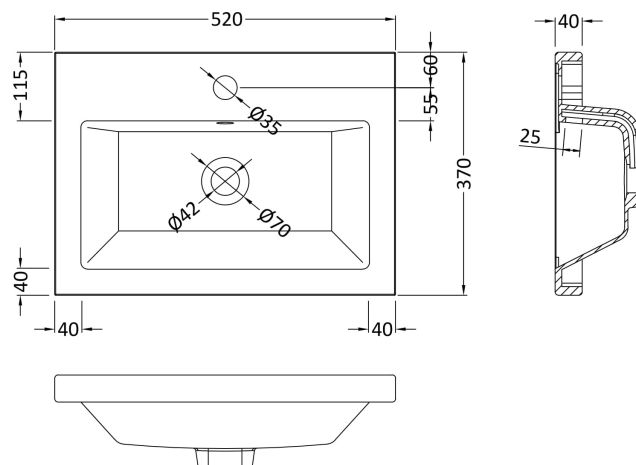

Sales Code: CBI141A

Description: 500 2-Drawer Wall Hung Unit & Basin

Packaging Details

Barcode: 5056211889175

Sales Code: OFF136

Description: 500 2-Drawer Wall Hung Unit (355mm)

Product Dimensions

Height (mm):	540
Width (mm):	500
Depth (mm):	353
Nett Weight (kg):	18.5

Packaging Dimensions

Height (mm):	560
Width (mm):	520
Depth (mm):	375
Gross Weight (kg):	19

Packaging Data

Box Colour:	Brown Cardboard Box
Box Qty:	1
Label Size:	x
Label Colour:	White Label
Label Qty:	0

Outer Box Dimensions (If Applicable)

Height (mm):	
Width (mm):	
Depth (mm):	
Gross Weight (kg):	
Barcode:	5056211848851

Product Details

Country of Origin:	China
Fitting Instruction:	No
CE & UKCA:	N/A
FSC Certified Materials:	Yes
Colour:	Gloss White
Construction Method:	Cam & Wood Dowel
Construction Type:	Rigid
Cabinet Finish:	MFC Painted Gloss
Fascia Finish:	MFC Painted Gloss
Cabinet Thickness (mm):	16
Fascia Thickness (mm):	18
Drawer Included:	Yes
Drawer Type:	80mm High Metal Softclose
No of Shelves:	0
Hinge Type:	Not Applicable
Hinge Included:	Not Applicable
Adjustable Legs:	No, Not Required
Fixings Included:	Yes
Handle Style:	Modern
Waste Shroud:	Yes
Handle Included:	Yes, Supplied
Handle Type:	Wrapover

Sales Code: CBM312

Description: Ceramic Rear Tap Basin 505X360

Product Dimensions

Height (mm):	150
Width (mm):	505
Depth (mm):	360
Nett Weight (kg):	9

Packaging Dimensions

Height (mm):	555
Width (mm):	420
Depth (mm):	200
Gross Weight (kg):	9