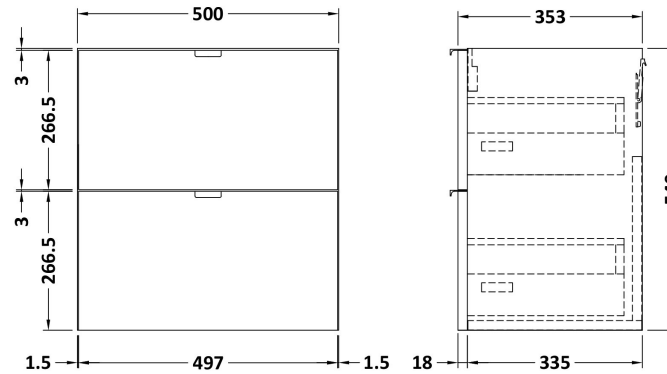

Sales Code: CBI141A

Description: 500 2-Drawer Wall Hung Unit & Basin

Packaging Details

Barcode: 5056211889175

Sales Code: OFF136

Description: 500 2-Drawer Wall Hung Unit (355mm)

Product Dimensions

Height (mm):	540
Width (mm):	500
Depth (mm):	353
Nett Weight (kg):	18.5

Packaging Dimensions

Height (mm):	560
Width (mm):	520
Depth (mm):	375
Gross Weight (kg):	19

Packaging Data

Box Colour:	Brown Cardboard Box
Box Qty:	1
Label Size:	x
Label Colour:	White Label
Label Qty:	0

Outer Box Dimensions (If Applicable)

Sales Code: CBM312

Description: Ceramic Rear Tap Basin 505X360

Product Dimensions

Height (mm):	150
Width (mm):	505
Depth (mm):	360
Nett Weight (kg):	9

Packaging Dimensions

Height (mm):	555
Width (mm):	420
Depth (mm):	200
Gross Weight (kg):	9

Packaging Data

Box Colour:	Brown Cardboard Box - Printed
Box Qty:	1
Label Size:	100 x 50
Label Colour:	White Label
Label Qty:	2

Outer Box Dimensions (If Applicable)

Height (mm):	
Width (mm):	
Depth (mm):	
Gross Weight (kg):	
Barcode:	5056211875819