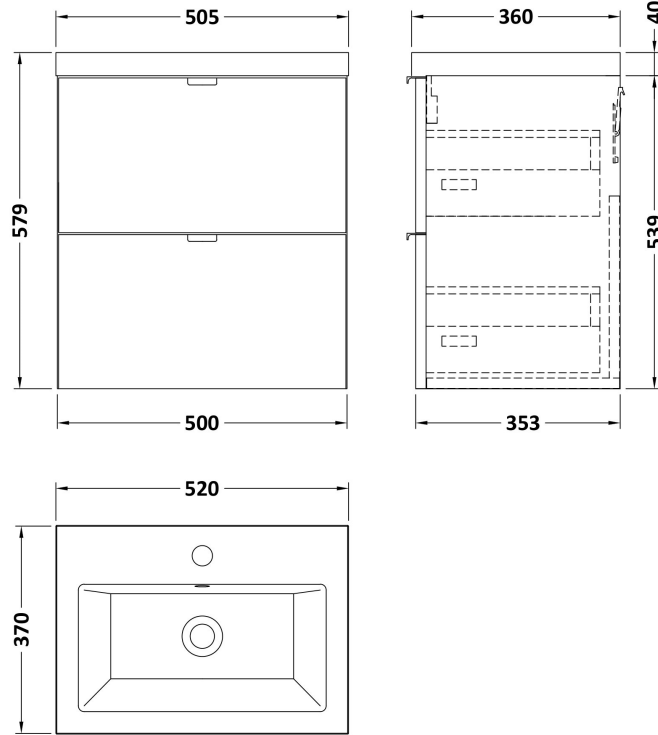

Sales Code: CBI141A

Description: 500 2-Drawer Wall Hung Unit & Basin

Packaging Details

Barcode: 5056211889175

Sales Code: OFF136

Description: 500 2-Drawer Wall Hung Unit (355mm)

Product Dimensions

Height (mm):	540
Width (mm):	500
Depth (mm):	353
Nett Weight (kg):	18.5

Packaging Dimensions

Height (mm):	560
Width (mm):	520
Depth (mm):	375
Gross Weight (kg):	19

Packaging Data

Box Colour:	Brown Cardboard Box
Box Qty:	1
Label Size:	x
Label Colour:	White Label
Label Qty:	0

Outer Box Dimensions (If Applicable)

Sales Code: CBM312

Description: Ceramic Rear Tap Basin 505X360

Product Dimensions

Height (mm):	150
Width (mm):	505
Depth (mm):	360
Nett Weight (kg):	9

Packaging Dimensions

Height (mm):	555
Width (mm):	420
Depth (mm):	200
Gross Weight (kg):	9

Packaging Data

Box Colour:	Brown Cardboard Box - Printed
Box Qty:	1
Label Size:	100 x 50
Label Colour:	White Label
Label Qty:	2

Outer Box Dimensions (If Applicable)

Height (mm):	
Width (mm):	
Depth (mm):	
Gross Weight (kg):	
Barcode:	5056211875819