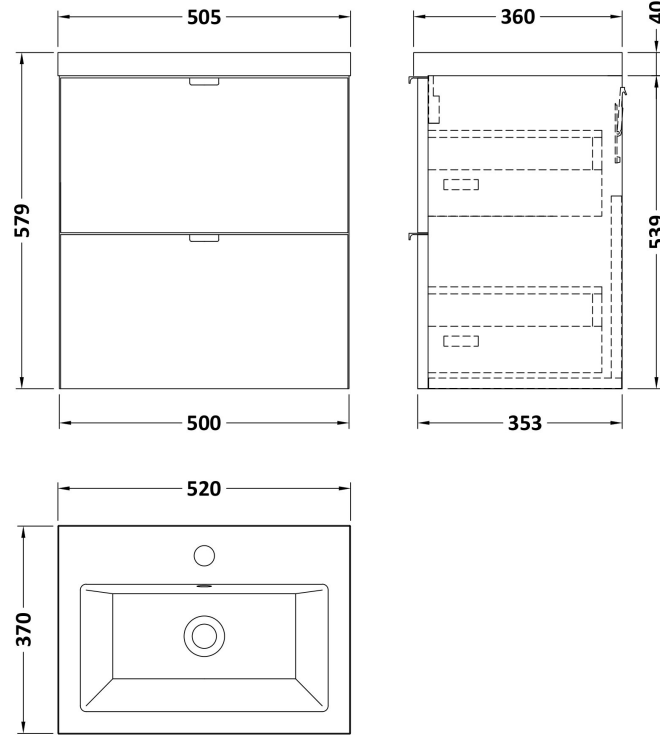

Sales Code: CBI641A

Description: 500 2-Drawer Wall Hung Unit & Basin

Packaging Details

Barcode: 5056211889328