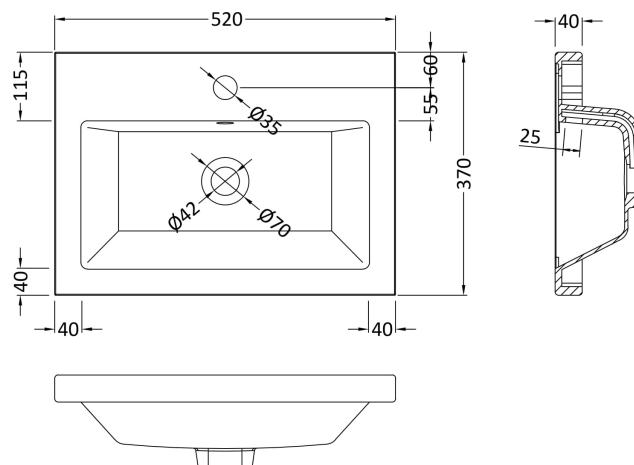

### Product Dimensions

Height (mm):	540
Width (mm):	500
Depth (mm):	353
Nett Weight (kg):	18.5

### Packaging Dimensions

Height (mm):	560
Width (mm):	520
Depth (mm):	375
Gross Weight (kg):	19

### Outer Box Dimensions (If Applicable)

Height (mm):	
Width (mm):	
Depth (mm):	
Gross Weight (kg):	
Barcode:	5056211848882

### Product Dimensions

Height (mm):	150
Width (mm):	505
Depth (mm):	360
Nett Weight (kg):	9