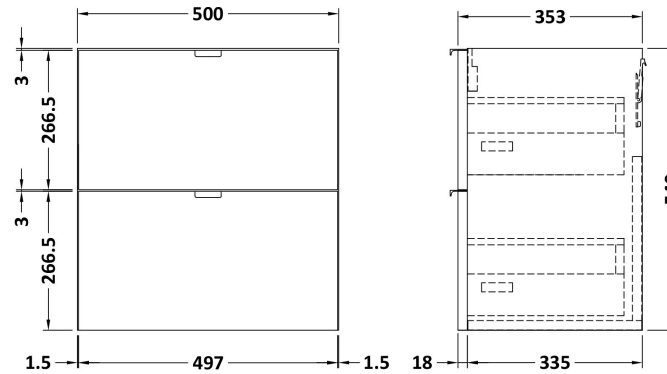

### Product Dimensions

Height (mm):	540
Width (mm):	500
Depth (mm):	353
Nett Weight (kg):	18.5

### Packaging Dimensions

Height (mm):	560
Width (mm):	520
Depth (mm):	375
Gross Weight (kg):	19

### Product Dimensions

Height (mm):	150
Width (mm):	505
Depth (mm):	360
Nett Weight (kg):	9

### Packaging Dimensions

Height (mm):	555
Width (mm):	420
Depth (mm):	200
Gross Weight (kg):	9