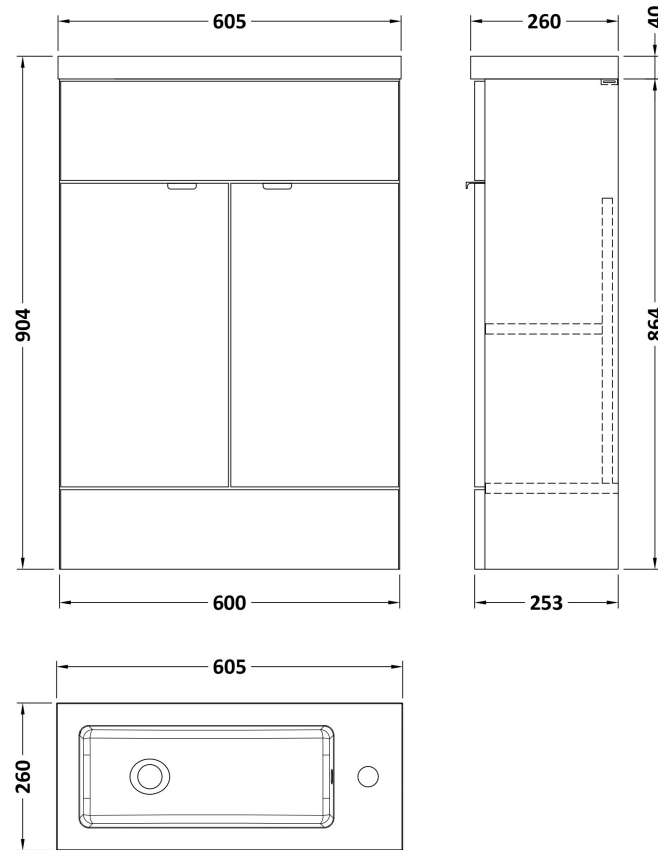

Sales Code: CBI606

Description: 600mm Compact Vanity Unit & Basin

Packaging Details

Barcode: 5055275887929

Sales Code: OFF607

Description: 600 Vanity Unit (255mm Deep)

Product Dimensions

Height (mm):	864
Width (mm):	600
Depth (mm):	255
Nett Weight (kg):	17

Packaging Dimensions

Height (mm):	290
Width (mm):	625
Depth (mm):	875
Gross Weight (kg):	17.5

Packaging Data

Box Colour:	Brown Cardboard Box
Box Qty:	1
Label Size:	100 x 50
Label Colour:	White Label
Label Qty:	2

Outer Box Dimensions (If Applicable)

Height (mm):	
Width (mm):	
Depth (mm):	
Gross Weight (kg):	
Barcode:	5055275817285

Product Details

Country of Origin:	United Kingdom
Fitting Instruction:	No
CE & UKCA:	N/A
FSC Certified Materials:	Yes
Colour:	Black Woodgrain
Construction Method:	Cam & Wood Dowel
Construction Type:	Rigid
Cabinet Finish:	MFC Textured Woodgrain
Fascia Finish:	MFC Textured Woodgrain
Cabinet Thickness (mm):	18
Fascia Thickness (mm):	18
Drawer Included:	No
Drawer Type:	Not Applicable
No of Shelves:	1
Hinge Type:	95 Degree Clip-On Soft Close
Hinge Included:	Yes
Adjustable Legs:	No
Fixings Included:	Yes
Handle Style:	Contemporary
Waste Shroud:	No
Handle Included:	Yes
Handle Type:	Wrapover

Sales Code: PMB303

Description: 600 Side Tap Basin 1Th (602.5X255x40)

Product Dimensions

Height (mm):	255
Width (mm):	603
Depth (mm):	135
Nett Weight (kg):	9

Packaging Dimensions

Height (mm):	305
Width (mm):	205
Depth (mm):	655
Gross Weight (kg):	9