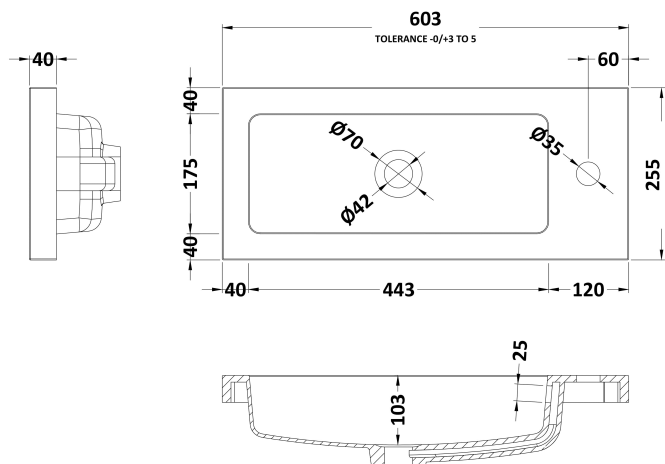

Packaging Dimensions

Height (mm):	290
Width (mm):	625
Depth (mm):	875
Gross Weight (kg):	17.5

Packaging Data

Box Colour:	Brown Cardboard Box
Box Qty:	1
Label Size:	100 x 50
Label Colour:	White Label
Label Qty:	2

Outer Box Dimensions (If Applicable)

Height (mm):	
Width (mm):	
Depth (mm):	
Gross Weight (kg):	
Barcode:	5055275817285

Product Details

Country of Origin:	United Kingdom
Fitting Instruction:	No
CE & UKCA:	N/A
FSC Certified Materials:	Yes
Colour:	Black Woodgrain
Construction Method:	Cam & Wood Dowel
Construction Type:	Rigid
Cabinet Finish:	MFC Textured Woodgrain
Fascia Finish:	MFC Textured Woodgrain
Cabinet Thickness (mm):	18
Fascia Thickness (mm):	18
Drawer Included:	No
Drawer Type:	Not Applicable
No of Shelves:	1
Hinge Type:	95 Degree Clip-On Soft Close
Hinge Included:	Yes
Adjustable Legs:	No
Fixings Included:	Yes
Handle Style:	Contemporary
Waste Shroud:	No
Handle Included:	Yes
Handle Type:	Wrapover

Sales Code: PMB303

Description: 600 Side Tap Basin 1Th (602.5X255x40)

Product Dimensions

Height (mm):	255
Width (mm):	603
Depth (mm):	135
Nett Weight (kg):	9

Packaging Dimensions

Height (mm):	305
Width (mm):	205
Depth (mm):	655
Gross Weight (kg):	9

Packaging Data

Box Colour:	Brown Cardboard Box - Printed
Box Qty:	1
Label Size:	100 x 50
Label Colour:	White Label
Label Qty:	2

Outer Box Dimensions (If Applicable)

Height (mm):	
Width (mm):	
Depth (mm):	
Gross Weight (kg):	
Barcode:	5055369063048