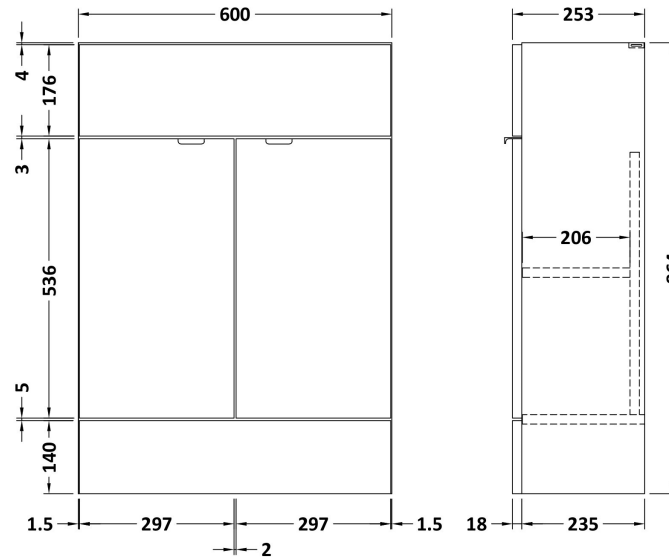

Sales Code: CBI606

Description: 600mm Compact Vanity Unit & Basin

Packaging Details

Barcode: 5055275887929

Sales Code: OFF607

Description: 600 Vanity Unit (255mm Deep)

Product Dimensions

Height (mm):	864
Width (mm):	600
Depth (mm):	255
Nett Weight (kg):	17

Packaging Dimensions

Height (mm):	290
Width (mm):	625
Depth (mm):	875
Gross Weight (kg):	17.5

Packaging Data

Box Colour:	Brown Cardboard Box
Box Qty:	1
Label Size:	100 x 50
Label Colour:	White Label
Label Qty:	2

Outer Box Dimensions (If Applicable)

Height (mm):	
Width (mm):	
Depth (mm):	
Gross Weight (kg):	
Barcode:	5055275817285

Product Details

Country of Origin:	United Kingdom
Fitting Instruction:	No
CE & UKCA:	N/A
FSC Certified Materials:	Yes
Colour:	Black Woodgrain
Construction Method:	Cam & Wood Dowel
Construction Type:	Rigid
Cabinet Finish:	MFC Textured Woodgrain
Fascia Finish:	MFC Textured Woodgrain
Cabinet Thickness (mm):	18
Fascia Thickness (mm):	18
Drawer Included:	No
Drawer Type:	Not Applicable
No of Shelves:	1
Hinge Type:	95 Degree Clip-On Soft Close
Hinge Included:	Yes
Adjustable Legs:	No
Fixings Included:	Yes
Handle Style:	Contemporary
Waste Shroud:	No
Handle Included:	Yes
Handle Type:	Wrapover

Sales Code: PMB303

Description: 600 Side Tap Basin 1Th (602.5X255x40)

Product Dimensions

Height (mm):	255
Width (mm):	603
Depth (mm):	135
Nett Weight (kg):	9

Packaging Dimensions

Height (mm):	305
Width (mm):	205
Depth (mm):	655
Gross Weight (kg):	9