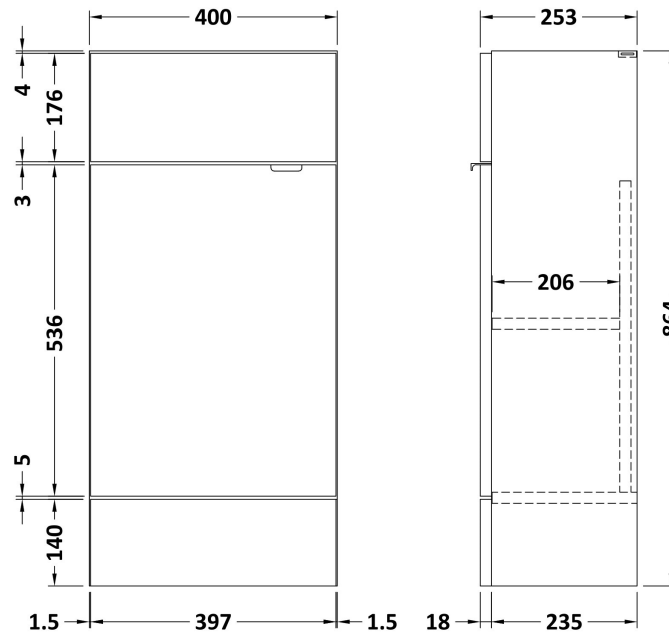

Sales Code: CBI121

Description: 400mm Compact Vanity Unit & Basin

Packaging Details

Barcode: 5055275887233

Sales Code: OFF103

Description: 400 Vanity Unit (255mm Deep)

Product Dimensions

Height (mm):	864
Width (mm):	400
Depth (mm):	255
Nett Weight (kg):	12

Packaging Dimensions

Height (mm):	290
Width (mm):	325
Depth (mm):	875
Gross Weight (kg):	12.5

Packaging Data

Box Colour:	Brown Cardboard Box
Box Qty:	1
Label Size:	100 x 50
Label Colour:	Not Applicable
Label Qty:	0

Sales Code: PMB301

Description: 400 Side Tap Basin 1Th (402.5X255x40)

Product Dimensions

Height (mm):	135
Width (mm):	403
Depth (mm):	255
Nett Weight (kg):	6.01

Packaging Dimensions

Height (mm):	315
Width (mm):	205
Depth (mm):	455
Gross Weight (kg):	6.01

Packaging Data

Box Colour:	
Box Qty:	
Label Size:	x
Label Colour:	
Label Qty:	

Outer Box Dimensions (If Applicable)

Height (mm):	
Width (mm):	
Depth (mm):	
Gross Weight (kg):	
Barcode:	5055369063024

Product Details