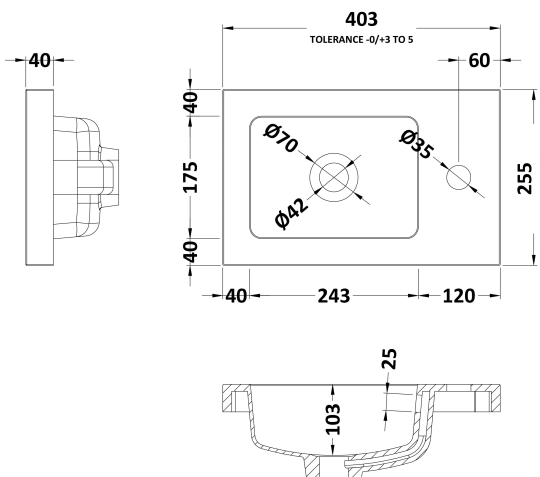

Packaging Dimensions

Height (mm):	290
Width (mm):	325
Depth (mm):	875
Gross Weight (kg):	12.5

Packaging Data

Box Colour:	Brown Cardboard Box
Box Qty:	1
Label Size:	100 x 50
Label Colour:	Not Applicable
Label Qty:	0

Outer Box Dimensions (If Applicable)

Height (mm):	
Width (mm):	
Depth (mm):	
Gross Weight (kg):	
Barcode:	5055275817131

Product Details

Country of Origin:	China
Fitting Instruction:	No
CE & UKCA:	N/A
FSC Certified Materials:	Yes
Colour:	Gloss White
Construction Method:	Cam & Wood Dowel
Construction Type:	Rigid
Cabinet Finish:	MFC Painted Gloss
Fascia Finish:	Mdf Painted Gloss
Cabinet Thickness (mm):	16
Fascia Thickness (mm):	18
Drawer Included:	No
Drawer Type:	Not Applicable
No of Shelves:	1
Hinge Type:	95 Degree Clip-On Soft Close
Hinge Included:	Yes
Adjustable Legs:	No
Fixings Included:	Yes
Handle Style:	Contemporary
Waste Shroud:	No
Handle Included:	Yes
Handle Type:	Wrapover

Sales Code: PMB301

Description: 400 Side Tap Basin 1Th (402.5X255x40)

Product Dimensions

Height (mm):	135
Width (mm):	403
Depth (mm):	255
Nett Weight (kg):	6.01

Packaging Dimensions

Height (mm):	315
Width (mm):	205
Depth (mm):	455
Gross Weight (kg):	6.01

Packaging Data

Box Colour:	
Box Qty:	
Label Size:	x
Label Colour:	
Label Qty:	

Outer Box Dimensions (If Applicable)

Height (mm):	
Width (mm):	
Depth (mm):	
Gross Weight (kg):	
Barcode:	5055369063024

Product Details