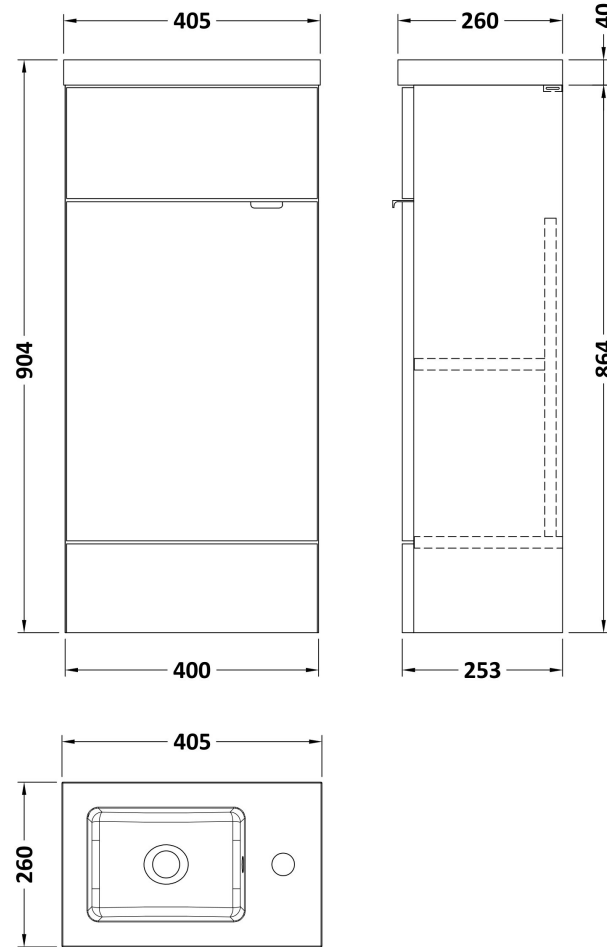

Sales Code: CBI121

Description: 400mm Compact Vanity Unit & Basin

Packaging Details

Barcode: 5055275887233

Sales Code: OFF103

Description: 400 Vanity Unit (255mm Deep)

Product Dimensions

Height (mm):	864
Width (mm):	400
Depth (mm):	255
Nett Weight (kg):	12

Packaging Dimensions

Height (mm):	290
Width (mm):	325
Depth (mm):	875
Gross Weight (kg):	12.5

Packaging Data

Box Colour:	Brown Cardboard Box
Box Qty:	1
Label Size:	100 x 50
Label Colour:	Not Applicable
Label Qty:	0

Outer Box Dimensions (If Applicable)

Height (mm):	
Width (mm):	
Depth (mm):	
Gross Weight (kg):	
Barcode:	5055275817131

Product Details

Country of Origin:	China
Fitting Instruction:	No
CE & UKCA:	N/A
FSC Certified Materials:	Yes
Colour:	Gloss White
Construction Method:	Cam & Wood Dowel
Construction Type:	Rigid
Cabinet Finish:	MFC Painted Gloss
Fascia Finish:	Mdf Painted Gloss
Cabinet Thickness (mm):	16
Fascia Thickness (mm):	18
Drawer Included:	No
Drawer Type:	Not Applicable
No of Shelves:	1
Hinge Type:	95 Degree Clip-On Soft Close
Hinge Included:	Yes
Adjustable Legs:	No
Fixings Included:	Yes
Handle Style:	Contemporary
Waste Shroud:	No
Handle Included:	Yes
Handle Type:	Wrapover

Sales Code: PMB301

Description: 400 Side Tap Basin 1Th (402.5X255x40)

Product Dimensions

Height (mm):	135
Width (mm):	403
Depth (mm):	255
Nett Weight (kg):	6.01

Packaging Dimensions

Height (mm):	315
Width (mm):	205
Depth (mm):	455
Gross Weight (kg):	6.01