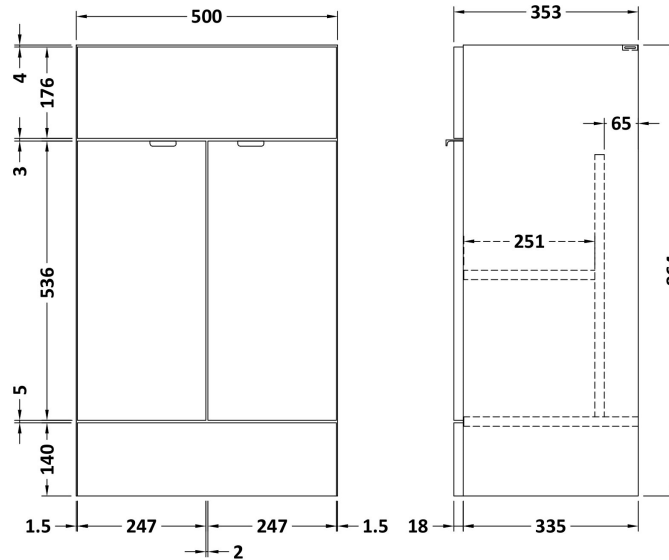

Sales Code: CBI627

Description: 1000mm Combination - Fd - Rh

Packaging Details

Barcode: 5055275888131

Sales Code: OFF606

Description: 500 Vanity Unit (355mm Deep)

Product Dimensions

Height (mm):	864
Width (mm):	500
Depth (mm):	355
Nett Weight (kg):	18

Packaging Dimensions

Height (mm):	375
Width (mm):	520
Depth (mm):	900
Gross Weight (kg):	18.5

Packaging Data

Box Colour:	Brown Cardboard Box
Box Qty:	1
Label Size:	100 x 50
Label Colour:	White Label
Label Qty:	2

Sales Code: OFF645

Description: 500 Wc Unit (255mm Deep)

Product Dimensions

Height (mm):	864
Width (mm):	500
Depth (mm):	255
Nett Weight (kg):	11.5

Packaging Dimensions

Height (mm):	290
Width (mm):	525
Depth (mm):	875
Gross Weight (kg):	12

Sales Code: PMB412R

Description: 1000 L Shaped Basin Rh

Product Dimensions

Height (mm):	135
Width (mm):	1003
Depth (mm):	355
Nett Weight (kg):	15

Packaging Dimensions

Height (mm):	190
Width (mm):	420
Depth (mm):	1060
Gross Weight (kg):	15