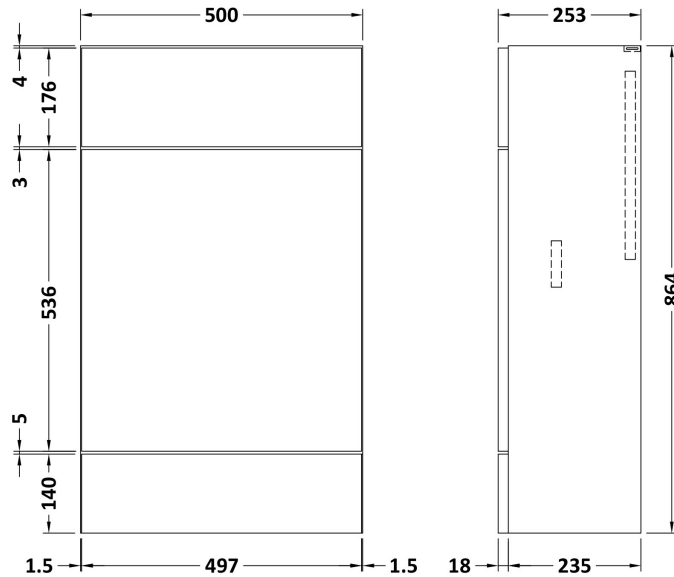

Packaging Dimensions

Height (mm):	375
Width (mm):	520
Depth (mm):	900
Gross Weight (kg):	18.5

Packaging Data

Box Colour:	Brown Cardboard Box
Box Qty:	1
Label Size:	100 x 50
Label Colour:	White Label
Label Qty:	2

Sales Code: OFF645

Description: 500 Wc Unit (255mm Deep)

Product Dimensions

Height (mm):	864
Width (mm):	500
Depth (mm):	255
Nett Weight (kg):	11.5

Packaging Dimensions

Height (mm):	290
Width (mm):	525
Depth (mm):	875
Gross Weight (kg):	12

Packaging Data

Box Colour:	Brown Cardboard Box
Box Qty:	1
Label Size:	100 x 50
Label Colour:	White Label
Label Qty:	2

Outer Box Dimensions (If Applicable)

Height (mm):	
Width (mm):	
Depth (mm):	
Gross Weight (kg):	
Barcode:	5055275816813

Sales Code: PMB412R

Description: 1000 L Shaped Basin Rh

Product Dimensions

Height (mm):	135
Width (mm):	1003
Depth (mm):	355
Nett Weight (kg):	15

Packaging Dimensions

Height (mm):	190
Width (mm):	420
Depth (mm):	1060
Gross Weight (kg):	15