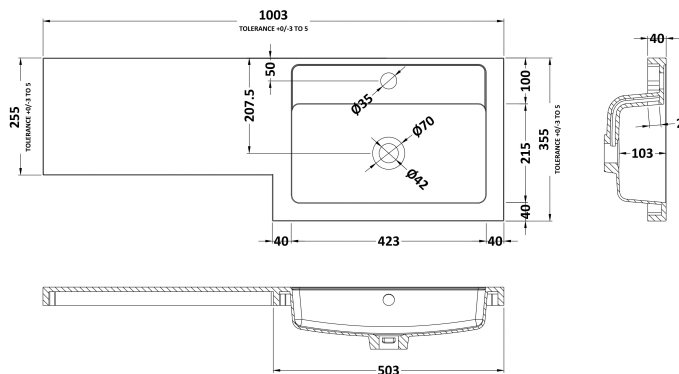

Packaging Dimensions

Height (mm):	375
Width (mm):	520
Depth (mm):	900
Gross Weight (kg):	18.5

Packaging Data

Box Colour:	Brown Cardboard Box
Box Qty:	1
Label Size:	100 x 50
Label Colour:	White Label
Label Qty:	2

Sales Code: OFF645

Description: 500 Wc Unit (255mm Deep)

Product Dimensions

Height (mm):	864
Width (mm):	500
Depth (mm):	255
Nett Weight (kg):	11.5

Packaging Dimensions

Height (mm):	290
Width (mm):	525
Depth (mm):	875
Gross Weight (kg):	12

Packaging Data

Box Colour:	Brown Cardboard Box
Box Qty:	1
Label Size:	100 x 50
Label Colour:	White Label
Label Qty:	2

Outer Box Dimensions (If Applicable)

Height (mm):	
Width (mm):	
Depth (mm):	
Gross Weight (kg):	
Barcode:	5055275816813

Sales Code: PMB412R

Description: 1000 L Shaped Basin Rh

Product Dimensions

Height (mm):	135
Width (mm):	1003
Depth (mm):	355
Nett Weight (kg):	15

Packaging Dimensions

Height (mm):	190
Width (mm):	420
Depth (mm):	1060
Gross Weight (kg):	15