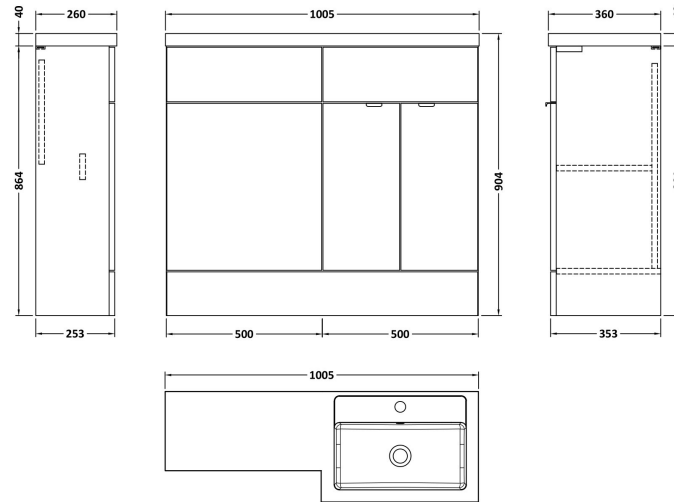

Sales Code: CBI627

Description: 1000mm Combination - Fd - Rh

Packaging Details

Barcode: 5055275888131

Sales Code: OFF606

Description: 500 Vanity Unit (355mm Deep)

Product Dimensions

Height (mm):	864
Width (mm):	500
Depth (mm):	355
Nett Weight (kg):	18

Packaging Dimensions

Height (mm):	375
Width (mm):	520
Depth (mm):	900
Gross Weight (kg):	18.5

Packaging Data

Box Colour:	Brown Cardboard Box
Box Qty:	1
Label Size:	100 x 50
Label Colour:	White Label
Label Qty:	2

Sales Code: OFF645

Description: 500 Wc Unit (255mm Deep)

Product Dimensions

Height (mm):	864
Width (mm):	500
Depth (mm):	255
Nett Weight (kg):	11.5

Packaging Dimensions

Height (mm):	290
Width (mm):	525
Depth (mm):	875
Gross Weight (kg):	12

Sales Code: PMB412R

Description: 1000 L Shaped Basin Rh

Product Dimensions

Height (mm):	135
Width (mm):	1003
Depth (mm):	355
Nett Weight (kg):	15

Packaging Dimensions

Height (mm):	190
Width (mm):	420
Depth (mm):	1060
Gross Weight (kg):	15