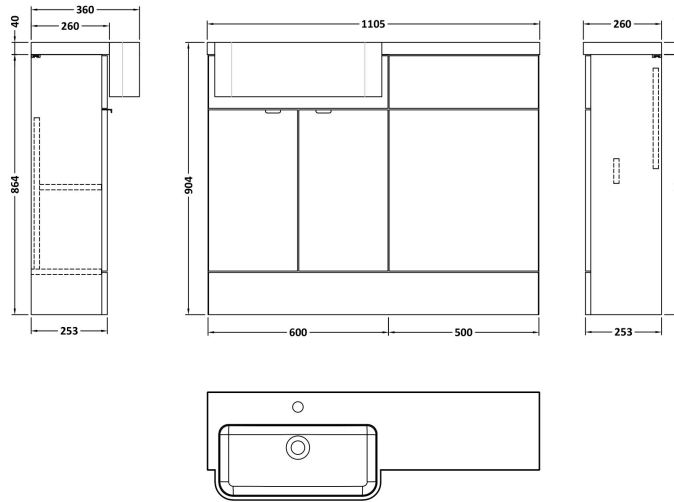

Sales Code: CBI946

Description: 1100 Round Semi Rec Vanity & Wc Unit Lh

Packaging Details

Barcode: 5056211889854

Sales Code: OFF907

Description: 600 Vanity Unit (255mm Deep)

Product Dimensions

Height (mm):	864
Width (mm):	600
Depth (mm):	255
Nett Weight (kg):	17

Packaging Dimensions

Height (mm):	290
Width (mm):	625
Depth (mm):	900
Gross Weight (kg):	17.5

Packaging Data

Box Colour:	Brown Cardboard Box
Box Qty:	1
Label Size:	100 x 50
Label Colour:	White Label
Label Qty:	2

Sales Code: OFF945

Description: 500 Wc Unit (255mm Deep)

Product Dimensions

Height (mm):	864
Width (mm):	500
Depth (mm):	255
Nett Weight (kg):	11.5

Packaging Dimensions

Height (mm):	290
Width (mm):	525
Depth (mm):	900
Gross Weight (kg):	12

Sales Code: PMB513L

Description: 1100 Round S/Recess Polymarble Basin Lh

Product Dimensions

Height (mm):	135
Width (mm):	1103
Depth (mm):	355
Nett Weight (kg):	16

Packaging Dimensions

Height (mm):	190
Width (mm):	420
Depth (mm):	1160
Gross Weight (kg):	16