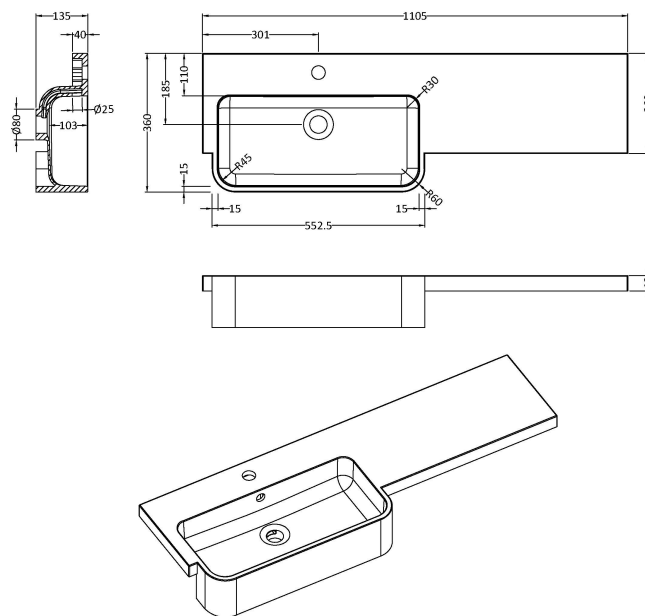

Packaging Dimensions

Height (mm):	290
Width (mm):	625
Depth (mm):	900
Gross Weight (kg):	17.5

Packaging Data

Box Colour:	Brown Cardboard Box
Box Qty:	1
Label Size:	100 x 50
Label Colour:	White Label
Label Qty:	2

Sales Code: OFF945

Description: 500 Wc Unit (255mm Deep)

Product Dimensions

Height (mm):	864
Width (mm):	500
Depth (mm):	255
Nett Weight (kg):	11.5

Packaging Dimensions

Height (mm):	290
Width (mm):	525
Depth (mm):	900
Gross Weight (kg):	12

Packaging Data

Box Colour:	Brown Cardboard Box
Box Qty:	1
Label Size:	100 x 50
Label Colour:	White Label
Label Qty:	2

Outer Box Dimensions (If Applicable)

Height (mm):	
Width (mm):	
Depth (mm):	
Gross Weight (kg):	
Barcode:	5055275873243

Sales Code: PMB513L

Description: 1100 Round S/Recess Polymarble Basin Lh

Product Dimensions

Height (mm):	135
Width (mm):	1103
Depth (mm):	355
Nett Weight (kg):	16

Packaging Dimensions

Height (mm):	190
Width (mm):	420
Depth (mm):	1160
Gross Weight (kg):	16