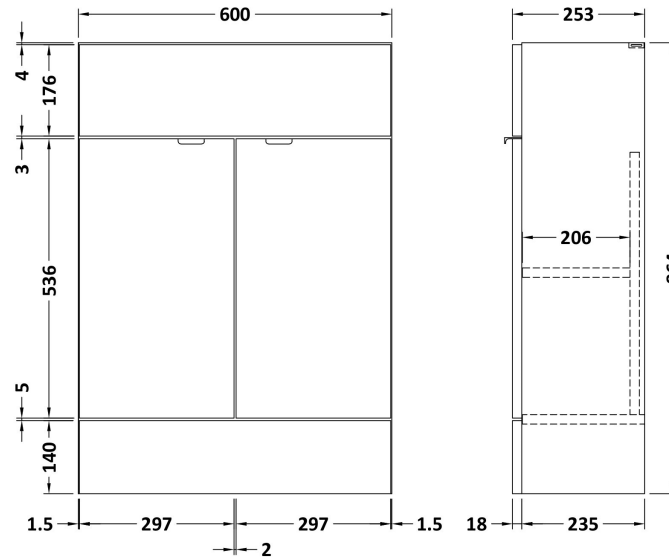

Sales Code: CBI946

Description: 1100 Round Semi Rec Vanity & Wc Unit Lh

Packaging Details

Barcode: 5056211889854

Sales Code: OFF907

Description: 600 Vanity Unit (255mm Deep)

Product Dimensions

Height (mm):	864
Width (mm):	600
Depth (mm):	255
Nett Weight (kg):	17

Packaging Dimensions

Height (mm):	290
Width (mm):	625
Depth (mm):	900
Gross Weight (kg):	17.5

Packaging Data

Box Colour:	Brown Cardboard Box
Box Qty:	1
Label Size:	100 x 50
Label Colour:	White Label
Label Qty:	2

Sales Code: OFF945

Description: 500 Wc Unit (255mm Deep)

Product Dimensions

Height (mm):	864
Width (mm):	500
Depth (mm):	255
Nett Weight (kg):	11.5

Packaging Dimensions

Height (mm):	290
Width (mm):	525
Depth (mm):	900
Gross Weight (kg):	12

Sales Code: PMB513L

Description: 1100 Round S/Recess Polymarble Basin Lh

Product Dimensions

Height (mm):	135
Width (mm):	1103
Depth (mm):	355
Nett Weight (kg):	16

Packaging Dimensions

Height (mm):	190
Width (mm):	420
Depth (mm):	1160
Gross Weight (kg):	16