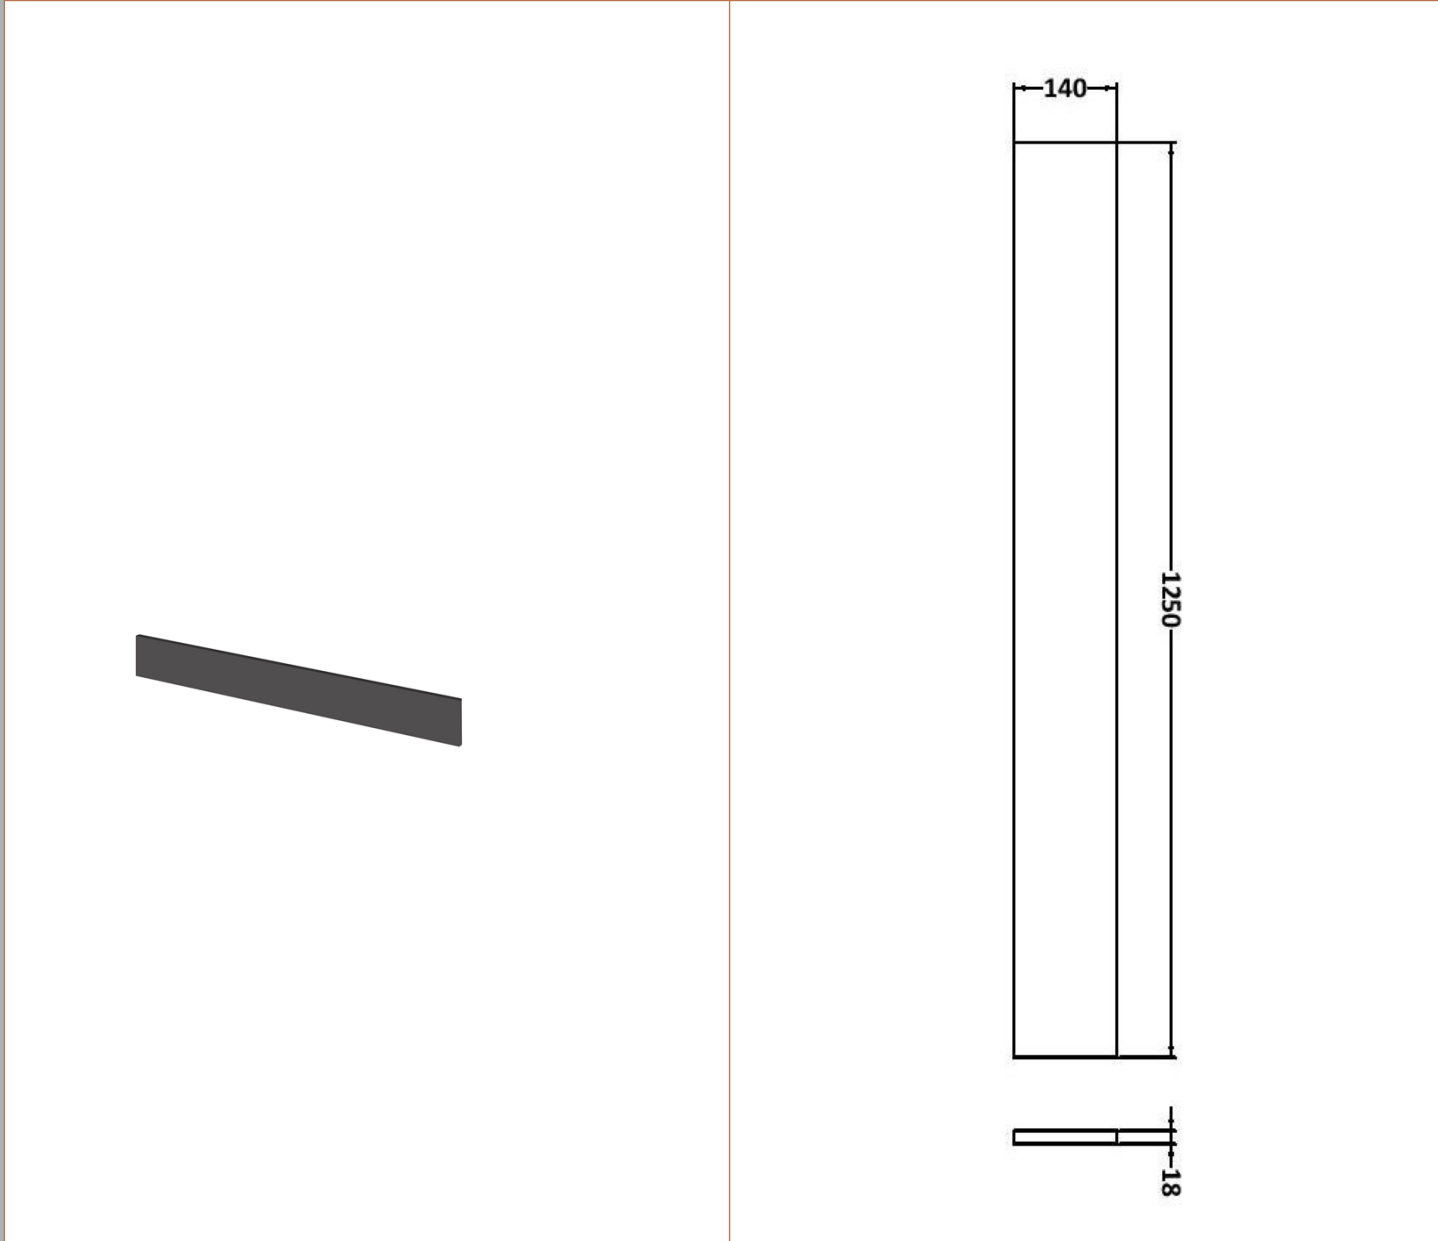

Sales Code: OFF991

Description: 1.25M Continuous Plinth (1250X140x18mm)

Product Dimensions

Height (mm):	1250
Width (mm):	145
Depth (mm):	18
Nett Weight (kg):	2

Packaging Dimensions

Height (mm):	20
Width (mm):	150
Depth (mm):	1260
Gross Weight (kg):	2

Packaging Data

Box Colour:	Brown Cardboard Box
Box Qty:	1
Label Size:	100 x 50
Label Colour:	White Label
Label Qty:	2

Outer Box Dimensions (If Applicable)

Height (mm):	
Width (mm):	
Depth (mm):	
Gross Weight (kg):	
Barcode:	5055275873724

Product Details

Country of Origin:	China
Fitting Instruction:	No
CE & UKCA:	N/A
FSC Certified Materials:	Yes
Colour:	Gloss Grey
Construction Method:	Not Applicable
Construction Type:	Flat-Pack
Cabinet Finish:	MFC Painted Gloss
Fascia Finish:	MFC Painted Gloss
Cabinet Thickness (mm):	
Fascia Thickness (mm):	18
Drawer Included:	Not Applicable
Drawer Type:	Not Applicable
No of Shelves:	Not Applicable
Hinge Type:	Not Applicable
Hinge Included:	Not Applicable
Adjustable Legs:	No
Fixings Included:	No
Handle Style:	Not Applicable
Waste Shroud:	Not Applicable
Handle Included:	Not Applicable
Handle Type:	Not Applicable