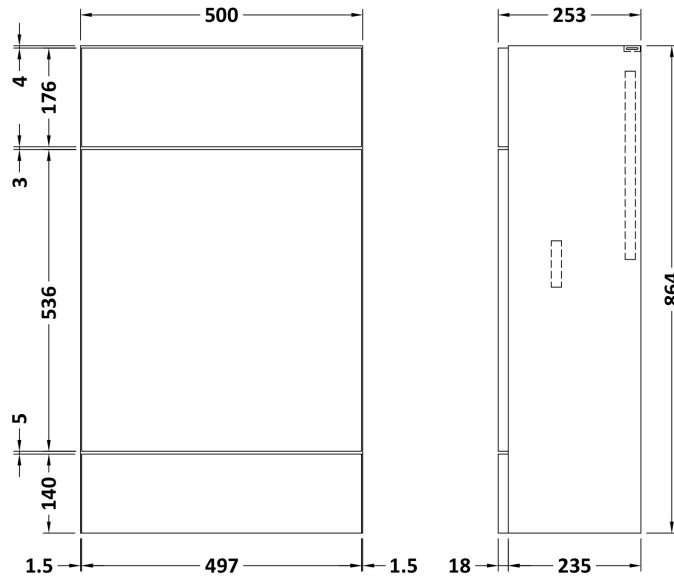

Sales Code: CBI946

Description: 1100 Round Semi Rec Vanity & Wc Unit Lh

Packaging Details

Barcode: 5056211889854

Sales Code: OFF907

Description: 600 Vanity Unit (255mm Deep)

Product Dimensions

Height (mm):	864
Width (mm):	600
Depth (mm):	255
Nett Weight (kg):	17

Packaging Dimensions

Height (mm):	290
Width (mm):	625
Depth (mm):	900
Gross Weight (kg):	17.5

Packaging Data

Box Colour:	Brown Cardboard Box
Box Qty:	1
Label Size:	100 x 50
Label Colour:	White Label
Label Qty:	2

Sales Code: OFF945

Description: 500 Wc Unit (255mm Deep)

Product Dimensions

Height (mm):	864
Width (mm):	500
Depth (mm):	255
Nett Weight (kg):	11.5

Packaging Dimensions

Height (mm):	290
Width (mm):	525
Depth (mm):	900
Gross Weight (kg):	12

Packaging Data

Box Colour:	Brown Cardboard Box
Box Qty:	1
Label Size:	100 x 50
Label Colour:	White Label
Label Qty:	2

Outer Box Dimensions (If Applicable)

Height (mm):	
Width (mm):	
Depth (mm):	
Gross Weight (kg):	
Barcode:	5055275873243