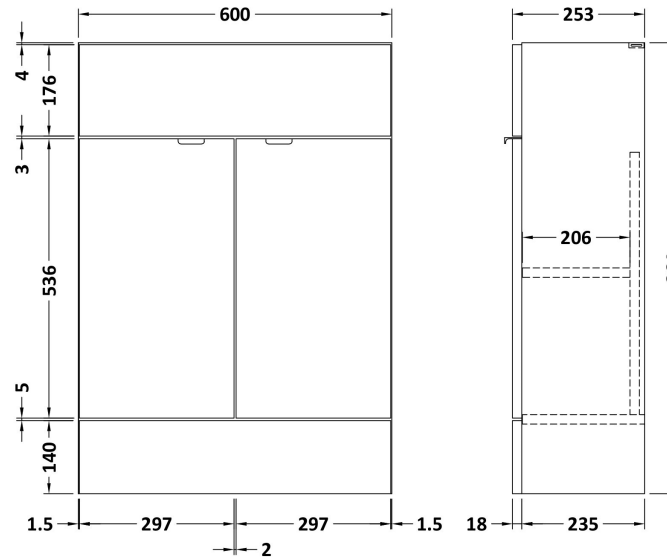

Sales Code: CBI147

Description: 1100 Round Semi Rec Vanity & Wc Unit Rh

Packaging Details

Barcode: 5056211889748

Sales Code: OFF107

Description: 600 Vanity Unit (255mm Deep)

Product Dimensions

Height (mm):	864
Width (mm):	600
Depth (mm):	255
Nett Weight (kg):	17

Packaging Dimensions

Height (mm):	290
Width (mm):	625
Depth (mm):	875
Gross Weight (kg):	17.5

Packaging Data

Box Colour:	Brown Cardboard Box
Box Qty:	1
Label Size:	100 x 50
Label Colour:	Not Applicable
Label Qty:	0

Sales Code: OFF145

Description: 500 Wc Unit (255mm Deep)

Product Dimensions

Height (mm):	864
Width (mm):	500
Depth (mm):	255
Nett Weight (kg):	11.5

Packaging Dimensions

Height (mm):	290
Width (mm):	525
Depth (mm):	875
Gross Weight (kg):	12

Sales Code: PMB513R

Description: 1100 Round S/Recess Polymarble Basin Rh

Product Dimensions

Height (mm):	135
Width (mm):	1103
Depth (mm):	355
Nett Weight (kg):	16

Packaging Dimensions

Height (mm):	190
Width (mm):	420
Depth (mm):	1160
Gross Weight (kg):	16