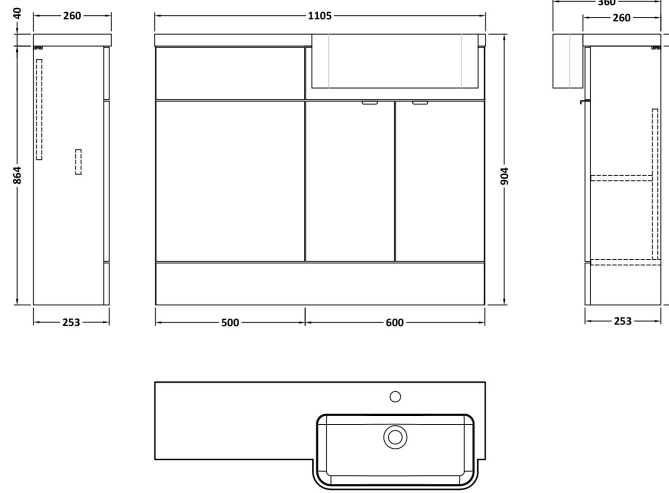

Sales Code: CBI147

Description: 1100 Round Semi Rec Vanity & Wc Unit Rh

Packaging Details

Barcode: 5056211889748

Sales Code: OFF107

Description: 600 Vanity Unit (255mm Deep)

Product Dimensions

Height (mm):	864
Width (mm):	600
Depth (mm):	255
Nett Weight (kg):	17

Packaging Dimensions

Height (mm):	290
Width (mm):	625
Depth (mm):	875
Gross Weight (kg):	17.5

Packaging Data

Box Colour:	Brown Cardboard Box
Box Qty:	1
Label Size:	100 x 50
Label Colour:	Not Applicable
Label Qty:	0

Sales Code: OFF145

Description: 500 Wc Unit (255mm Deep)

Product Dimensions

Height (mm):	864
Width (mm):	500
Depth (mm):	255
Nett Weight (kg):	11.5

Packaging Dimensions

Height (mm):	290
Width (mm):	525
Depth (mm):	875
Gross Weight (kg):	12

Sales Code: PMB513R

Description: 1100 Round S/Recess Polymarble Basin Rh

Product Dimensions

Height (mm):	135
Width (mm):	1103
Depth (mm):	355
Nett Weight (kg):	16

Packaging Dimensions

Height (mm):	190
Width (mm):	420
Depth (mm):	1160
Gross Weight (kg):	16