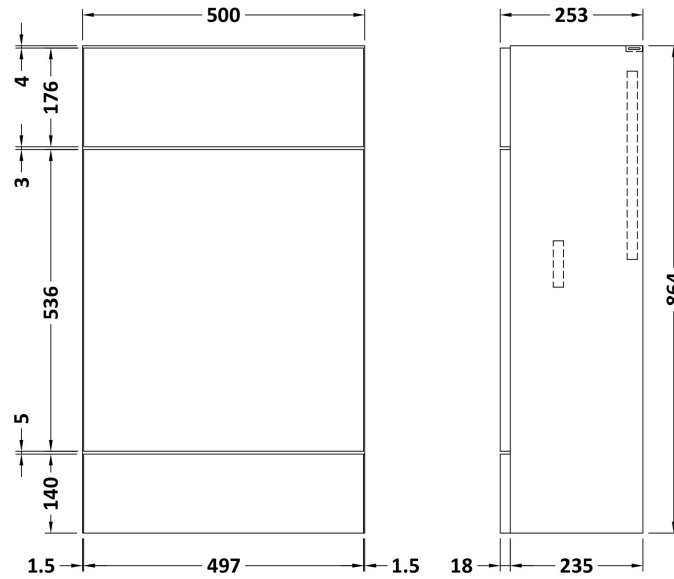

Packaging Dimensions

Height (mm):	290
Width (mm):	625
Depth (mm):	875
Gross Weight (kg):	17.5

Packaging Data

Box Colour:	Brown Cardboard Box
Box Qty:	1
Label Size:	100 x 50
Label Colour:	Not Applicable
Label Qty:	0

Outer Box Dimensions (If Applicable)

Height (mm):	
Width (mm):	
Depth (mm):	
Gross Weight (kg):	
Barcode:	5055275817223

Product Details

Country of Origin:	China
Fitting Instruction:	No
CE & UKCA:	N/A
FSC Certified Materials:	Yes
Colour:	Gloss White
Construction Method:	Cam & Wood Dowel
Construction Type:	Rigid
Cabinet Finish:	MFC Painted Gloss
Fascia Finish:	Mdf Painted Gloss
Cabinet Thickness (mm):	16
Fascia Thickness (mm):	18
Drawer Included:	No
Drawer Type:	Not Applicable
No of Shelves:	1
Hinge Type:	95 Degree Clip-On Soft Close
Hinge Included:	Yes
Adjustable Legs:	No
Fixings Included:	Yes
Handle Style:	Contemporary
Waste Shroud:	No
Handle Included:	Yes
Handle Type:	Wrapover

Sales Code: OFF145

Description: 500 Wc Unit (255mm Deep)

Product Dimensions

Height (mm):	864
Width (mm):	500
Depth (mm):	255
Nett Weight (kg):	11.5

Packaging Dimensions

Height (mm):	290
Width (mm):	525
Depth (mm):	875
Gross Weight (kg):	12

Packaging Data

Box Colour:	Brown Cardboard Box
Box Qty:	1
Label Size:	100 x 50
Label Colour:	Not Applicable
Label Qty:	0

Outer Box Dimensions (If Applicable)

Height (mm):	
Width (mm):	
Depth (mm):	
Gross Weight (kg):	
Barcode:	5055275816752