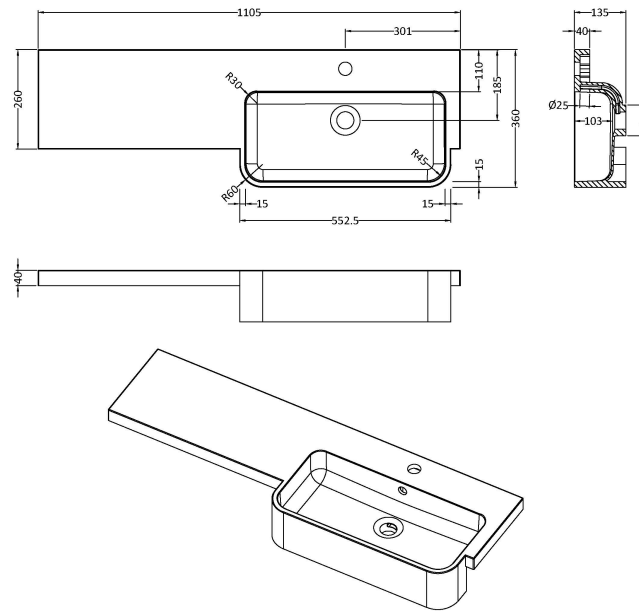

Packaging Dimensions

Height (mm):	290
Width (mm):	625
Depth (mm):	875
Gross Weight (kg):	17.5

Packaging Data

Box Colour:	Brown Cardboard Box
Box Qty:	1
Label Size:	100 x 50
Label Colour:	Not Applicable
Label Qty:	0

Sales Code: OFF145

Description: 500 Wc Unit (255mm Deep)

Product Dimensions

Height (mm):	864
Width (mm):	500
Depth (mm):	255
Nett Weight (kg):	11.5

Packaging Dimensions

Height (mm):	290
Width (mm):	525
Depth (mm):	875
Gross Weight (kg):	12

Packaging Data

Box Colour:	Brown Cardboard Box
Box Qty:	1
Label Size:	100 x 50
Label Colour:	Not Applicable
Label Qty:	0

Outer Box Dimensions (If Applicable)

Height (mm):	
Width (mm):	
Depth (mm):	
Gross Weight (kg):	
Barcode:	5055275816752

Sales Code: PMB513R

Description: 1100 Round S/Recess Polymarble Basin Rh

Product Dimensions

Height (mm):	135
Width (mm):	1103
Depth (mm):	355
Nett Weight (kg):	16

Packaging Dimensions

Height (mm):	190
Width (mm):	420
Depth (mm):	1160
Gross Weight (kg):	16