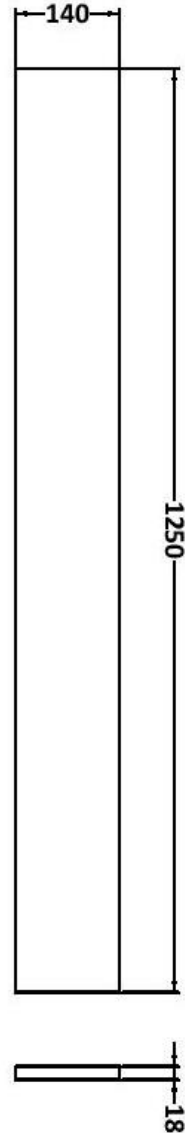

Sales Code: OFF191

Description: 1.25M Continuous Plinth (1250X140x18mm)

Product Dimensions

Height (mm):	1250
Width (mm):	145
Depth (mm):	18
Nett Weight (kg):	2

Packaging Dimensions

Height (mm):	20
Width (mm):	150
Depth (mm):	1260
Gross Weight (kg):	2

Packaging Data

Box Colour:	Brown Cardboard Box
Box Qty:	1
Label Size:	100 x 50
Label Colour:	Not Applicable
Label Qty:	0

Outer Box Dimensions (If Applicable)

Height (mm):	
Width (mm):	
Depth (mm):	
Gross Weight (kg):	
Barcode:	5055275828366

Product Details

Country of Origin:	China
Fitting Instruction:	No
CE & UKCA:	N/A
FSC Certified Materials:	Yes
Colour:	Gloss White
Construction Method:	Cam & Wood Dowel
Construction Type:	Flat-Pack
Cabinet Finish:	MFC Painted Gloss
Fascia Finish:	Mdf Painted Gloss
Cabinet Thickness (mm):	18
Fascia Thickness (mm):	18
Drawer Included:	No
Drawer Type:	Not Applicable
No of Shelves:	Not Applicable
Hinge Type:	Not Applicable
Hinge Included:	Not Applicable
Adjustable Legs:	No
Fixings Included:	No
Handle Style:	Not Applicable
Waste Shroud:	Not Applicable
Handle Included:	Not Applicable
Handle Type:	Not Applicable