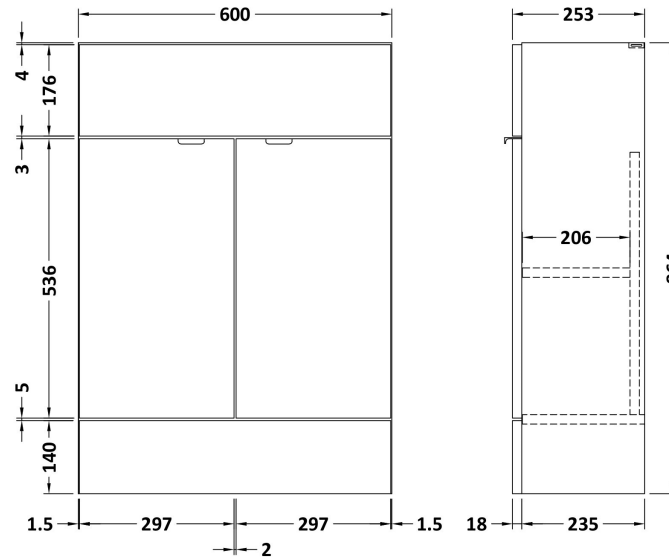

Sales Code: CBI647

Description: 1100 Round Semi Rec Vanity & Wc Unit Rh

Packaging Details

Barcode: 5056211889786

Sales Code: OFF607

Description: 600 Vanity Unit (255mm Deep)

Product Dimensions

Height (mm):	864
Width (mm):	600
Depth (mm):	255
Nett Weight (kg):	17

Packaging Dimensions

Height (mm):	290
Width (mm):	625
Depth (mm):	875
Gross Weight (kg):	17.5

Packaging Data

Box Colour:	Brown Cardboard Box
Box Qty:	1
Label Size:	100 x 50
Label Colour:	White Label
Label Qty:	2

Sales Code: OFF645

Description: 500 Wc Unit (255mm Deep)

Product Dimensions

Height (mm):	864
Width (mm):	500
Depth (mm):	255
Nett Weight (kg):	11.5

Packaging Dimensions

Height (mm):	290
Width (mm):	525
Depth (mm):	875
Gross Weight (kg):	12

Sales Code: PMB513R

Description: 1100 Round S/Recess Polymarble Basin Rh

Product Dimensions

Height (mm):	135
Width (mm):	1103
Depth (mm):	355
Nett Weight (kg):	16

Packaging Dimensions

Height (mm):	190
Width (mm):	420
Depth (mm):	1160
Gross Weight (kg):	16