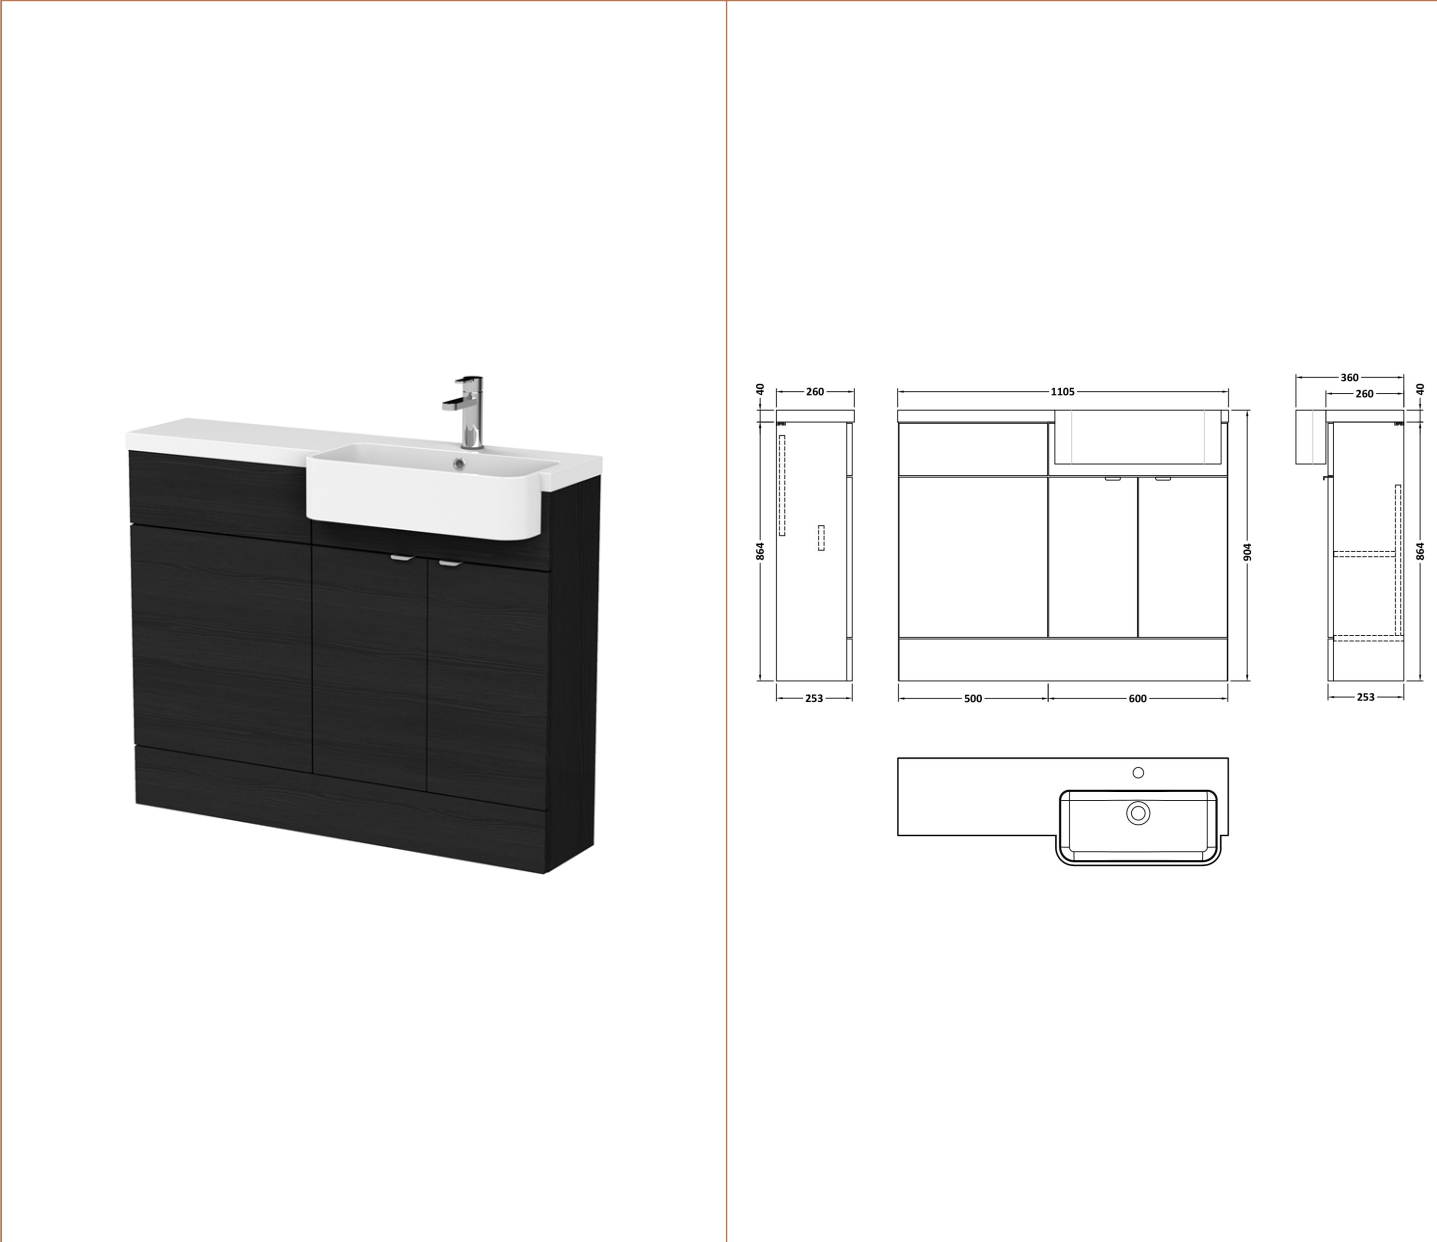

Sales Code: CBI647

Description: 1100 Round Semi Rec Vanity & Wc Unit Rh

Packaging Details

Barcode: 5056211889786

Sales Code: OFF607

Description: 600 Vanity Unit (255mm Deep)

Product Dimensions

Height (mm):	864
Width (mm):	600
Depth (mm):	255
Nett Weight (kg):	17

Packaging Dimensions

Height (mm):	290
Width (mm):	625
Depth (mm):	875
Gross Weight (kg):	17.5

Packaging Data

Box Colour:	Brown Cardboard Box
Box Qty:	1
Label Size:	100 x 50
Label Colour:	White Label
Label Qty:	2

Outer Box Dimensions (If Applicable)

Height (mm):	
Width (mm):	
Depth (mm):	
Gross Weight (kg):	
Barcode:	5055275817285

Product Details

Country of Origin:	United Kingdom
Fitting Instruction:	No
CE & UKCA:	N/A
FSC Certified Materials:	Yes
Colour:	Black Woodgrain
Construction Method:	Cam & Wood Dowel
Construction Type:	Rigid
Cabinet Finish:	MFC Textured Woodgrain
Fascia Finish:	MFC Textured Woodgrain
Cabinet Thickness (mm):	18
Fascia Thickness (mm):	18
Drawer Included:	No
Drawer Type:	Not Applicable
No of Shelves:	1
Hinge Type:	95 Degree Clip-On Soft Close
Hinge Included:	Yes
Adjustable Legs:	No
Fixings Included:	Yes
Handle Style:	Contemporary
Waste Shroud:	No
Handle Included:	Yes
Handle Type:	Wrapover

Sales Code: OFF645

Description: 500 Wc Unit (255mm Deep)

Product Dimensions

Height (mm):	864
Width (mm):	500
Depth (mm):	255
Nett Weight (kg):	11.5

Packaging Dimensions

Height (mm):	290
Width (mm):	525
Depth (mm):	875
Gross Weight (kg):	12