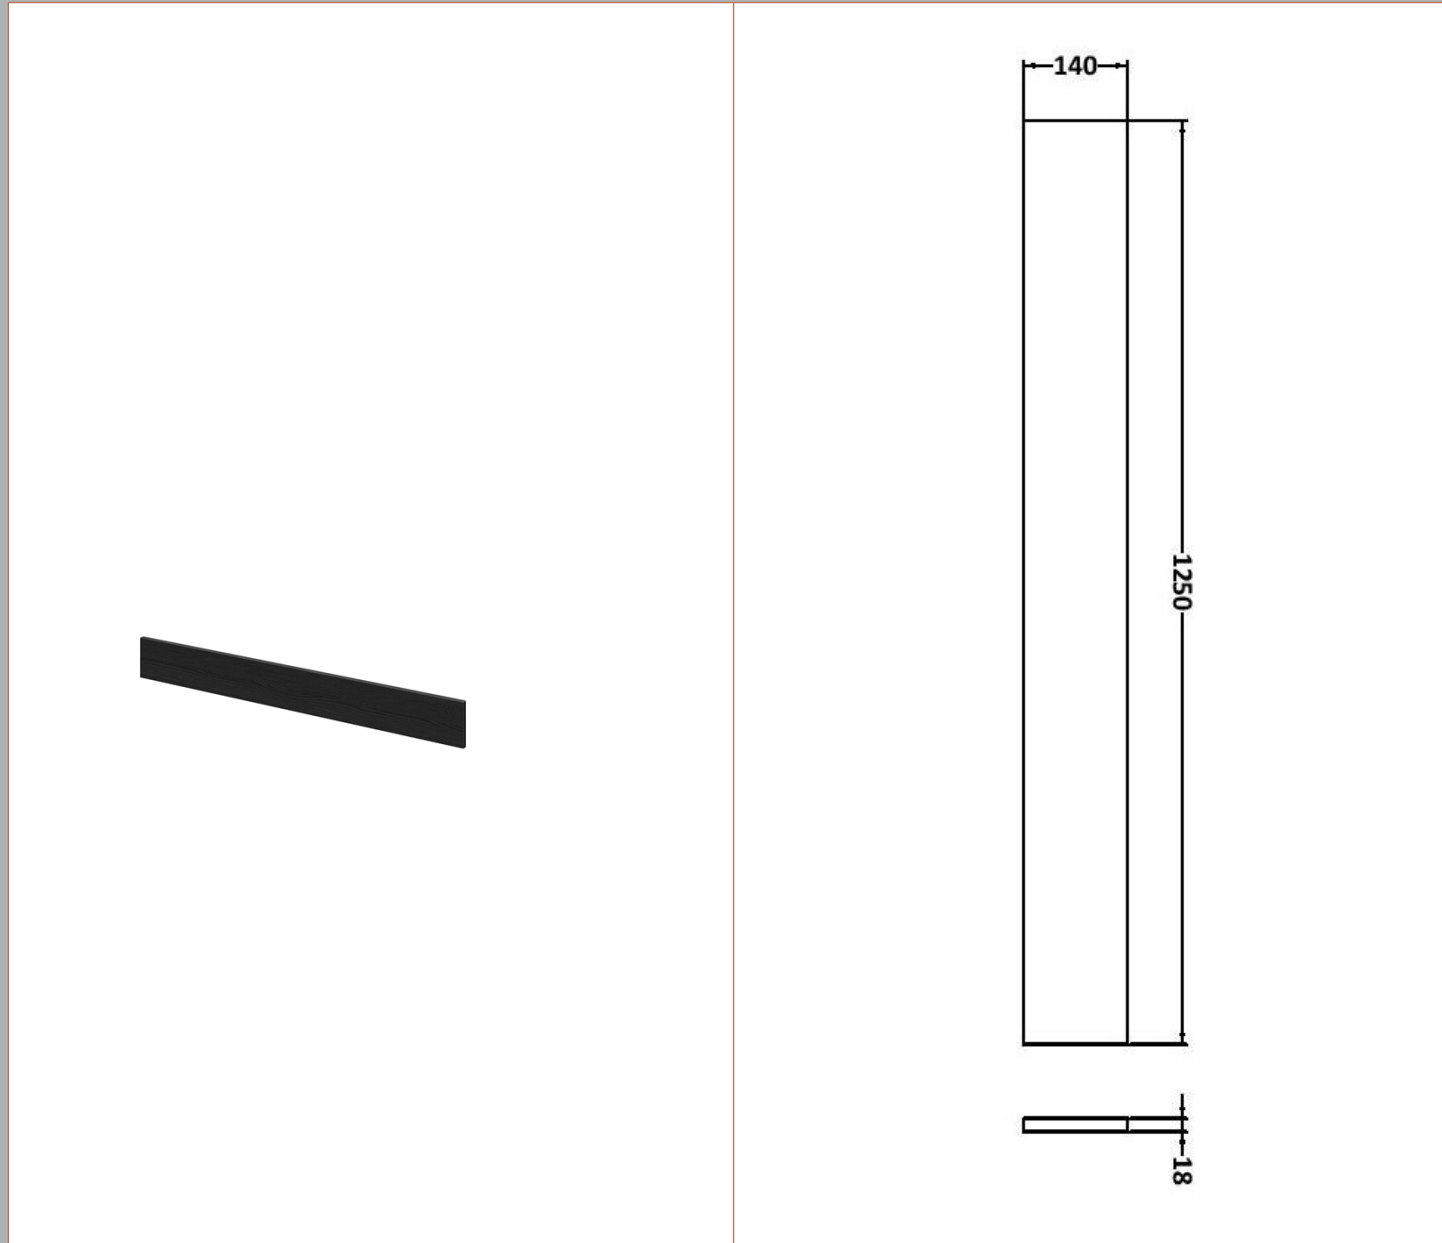

Sales Code: OFF691

Description: 1.25M Continuous Plinth (1250X140x18mm)

Product Dimensions

Height (mm):	1250
Width (mm):	145
Depth (mm):	18
Nett Weight (kg):	2

Packaging Dimensions

Height (mm):	20
Width (mm):	150
Depth (mm):	1260
Gross Weight (kg):	2

Packaging Data

Box Colour:	Brown Cardboard Box
Box Qty:	1
Label Size:	100 x 50
Label Colour:	White Label
Label Qty:	2

Outer Box Dimensions (If Applicable)

Height (mm):	
Width (mm):	
Depth (mm):	
Gross Weight (kg):	
Barcode:	5055275828403

Product Details

Country of Origin:	United Kingdom
Fitting Instruction:	No
CE & UKCA:	N/A
FSC Certified Materials:	Yes
Colour:	Black Woodgrain
Construction Method:	Not Applicable
Construction Type:	Flat-Pack
Cabinet Finish:	Not Applicable
Fascia Finish:	MFC Textured Woodgrain
Cabinet Thickness (mm):	
Fascia Thickness (mm):	18
Drawer Included:	Not Applicable
Drawer Type:	Not Applicable
No of Shelves:	Not Applicable
Hinge Type:	Not Applicable
Hinge Included:	Not Applicable
Adjustable Legs:	No
Fixings Included:	No
Handle Style:	Not Applicable
Waste Shroud:	Not Applicable
Handle Included:	No
Handle Type:	Not Applicable