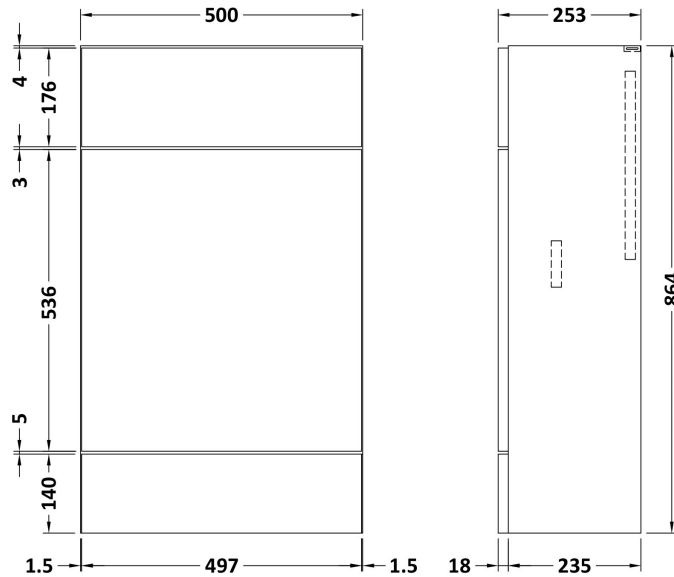

Sales Code: CBI647

Description: 1100 Round Semi Rec Vanity & Wc Unit Rh

Packaging Details

Barcode: 5056211889786

Sales Code: OFF607

Description: 600 Vanity Unit (255mm Deep)

Product Dimensions

Height (mm):	864
Width (mm):	600
Depth (mm):	255
Nett Weight (kg):	17

Packaging Dimensions

Height (mm):	290
Width (mm):	625
Depth (mm):	875
Gross Weight (kg):	17.5

Packaging Data

Box Colour:	Brown Cardboard Box
Box Qty:	1
Label Size:	100 x 50
Label Colour:	White Label
Label Qty:	2

Sales Code: OFF645

Description: 500 Wc Unit (255mm Deep)

Product Dimensions

Height (mm):	864
Width (mm):	500
Depth (mm):	255
Nett Weight (kg):	11.5

Packaging Dimensions

Height (mm):	290
Width (mm):	525
Depth (mm):	875
Gross Weight (kg):	12

Packaging Data

Box Colour:	Brown Cardboard Box
Box Qty:	1
Label Size:	100 x 50
Label Colour:	White Label
Label Qty:	2

Outer Box Dimensions (If Applicable)

Height (mm):	
Width (mm):	
Depth (mm):	
Gross Weight (kg):	
Barcode:	5055275816813