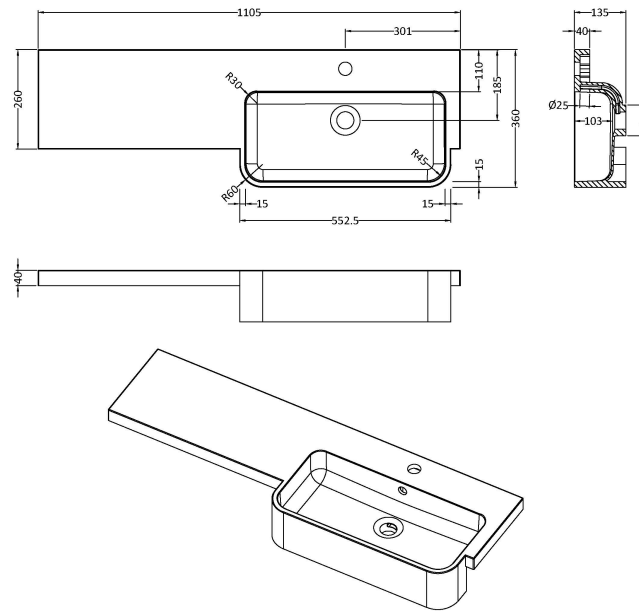

Packaging Dimensions

Height (mm):	290
Width (mm):	625
Depth (mm):	875
Gross Weight (kg):	17.5

Packaging Data

Box Colour:	Brown Cardboard Box
Box Qty:	1
Label Size:	100 x 50
Label Colour:	White Label
Label Qty:	2

Sales Code: OFF645

Description: 500 Wc Unit (255mm Deep)

Product Dimensions

Height (mm):	864
Width (mm):	500
Depth (mm):	255
Nett Weight (kg):	11.5

Packaging Dimensions

Height (mm):	290
Width (mm):	525
Depth (mm):	875
Gross Weight (kg):	12

Packaging Data

Box Colour:	Brown Cardboard Box
Box Qty:	1
Label Size:	100 x 50
Label Colour:	White Label
Label Qty:	2

Outer Box Dimensions (If Applicable)

Height (mm):	
Width (mm):	
Depth (mm):	
Gross Weight (kg):	
Barcode:	5055275816813

Sales Code: PMB513R

Description: 1100 Round S/Recess Polymarble Basin Rh

Product Dimensions

Height (mm):	135
Width (mm):	1103
Depth (mm):	355
Nett Weight (kg):	16

Packaging Dimensions

Height (mm):	190
Width (mm):	420
Depth (mm):	1160
Gross Weight (kg):	16