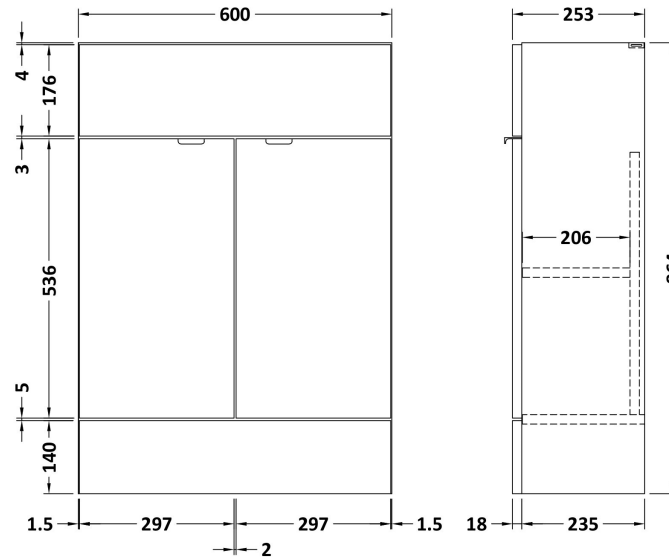

Sales Code: CBI947

Description: 1100 Round Semi Rec Vanity & Wc Unit Rh

Packaging Details

Barcode: 5056211889861

Sales Code: OFF907

Description: 600 Vanity Unit (255mm Deep)

Product Dimensions

Height (mm):	864
Width (mm):	600
Depth (mm):	255
Nett Weight (kg):	17

Packaging Dimensions

Height (mm):	290
Width (mm):	625
Depth (mm):	900
Gross Weight (kg):	17.5

Packaging Data

Box Colour:	Brown Cardboard Box
Box Qty:	1
Label Size:	100 x 50
Label Colour:	White Label
Label Qty:	2

Sales Code: OFF945

Description: 500 Wc Unit (255mm Deep)

Product Dimensions

Height (mm):	864
Width (mm):	500
Depth (mm):	255
Nett Weight (kg):	11.5

Packaging Dimensions

Height (mm):	290
Width (mm):	525
Depth (mm):	900
Gross Weight (kg):	12

Sales Code: PMB513R

Description: 1100 Round S/Recess Polymarble Basin Rh

Product Dimensions

Height (mm):	135
Width (mm):	1103
Depth (mm):	355
Nett Weight (kg):	16

Packaging Dimensions

Height (mm):	190
Width (mm):	420
Depth (mm):	1160
Gross Weight (kg):	16