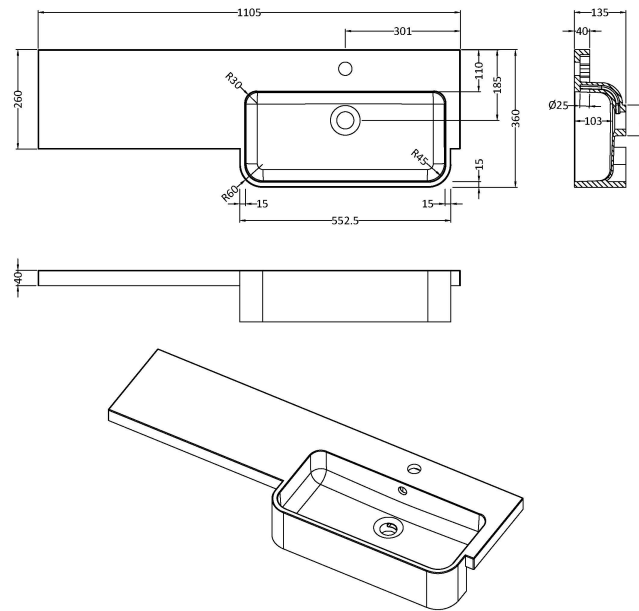

Packaging Dimensions

Height (mm):	290
Width (mm):	625
Depth (mm):	900
Gross Weight (kg):	17.5

Packaging Data

Box Colour:	Brown Cardboard Box
Box Qty:	1
Label Size:	100 x 50
Label Colour:	White Label
Label Qty:	2

Sales Code: OFF945

Description: 500 Wc Unit (255mm Deep)

Product Dimensions

Height (mm):	864
Width (mm):	500
Depth (mm):	255
Nett Weight (kg):	11.5

Packaging Dimensions

Height (mm):	290
Width (mm):	525
Depth (mm):	900
Gross Weight (kg):	12

Packaging Data

Box Colour:	Brown Cardboard Box
Box Qty:	1
Label Size:	100 x 50
Label Colour:	White Label
Label Qty:	2

Outer Box Dimensions (If Applicable)

Height (mm):	
Width (mm):	
Depth (mm):	
Gross Weight (kg):	
Barcode:	5055275873243

Sales Code: PMB513R

Description: 1100 Round S/Recess Polymarble Basin Rh

Product Dimensions

Height (mm):	135
Width (mm):	1103
Depth (mm):	355
Nett Weight (kg):	16

Packaging Dimensions

Height (mm):	190
Width (mm):	420
Depth (mm):	1160
Gross Weight (kg):	16