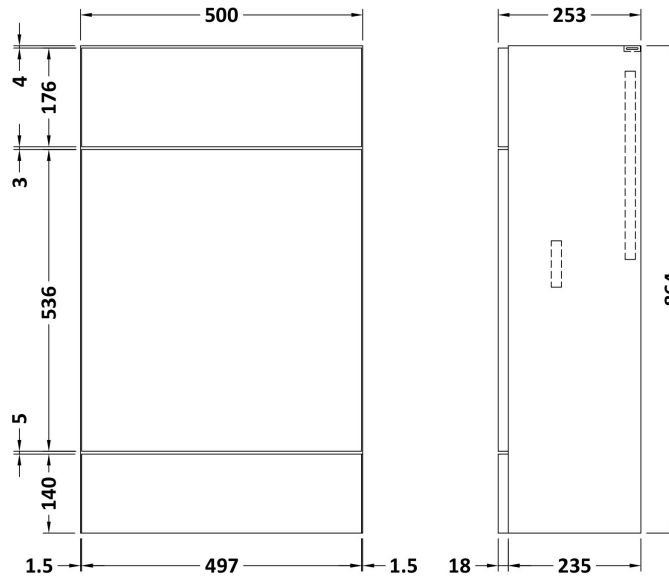

Sales Code: CBI947

Description: 1100 Round Semi Rec Vanity & Wc Unit Rh

Packaging Details

Barcode: 5056211889861

Sales Code: OFF907

Description: 600 Vanity Unit (255mm Deep)

Product Dimensions

Height (mm):	864
Width (mm):	600
Depth (mm):	255
Nett Weight (kg):	17

Packaging Dimensions

Height (mm):	290
Width (mm):	625
Depth (mm):	900
Gross Weight (kg):	17.5

Packaging Data

Box Colour:	Brown Cardboard Box
Box Qty:	1
Label Size:	100 x 50
Label Colour:	White Label
Label Qty:	2

Sales Code: OFF945

Description: 500 Wc Unit (255mm Deep)

Product Dimensions

Height (mm):	864
Width (mm):	500
Depth (mm):	255
Nett Weight (kg):	11.5

Packaging Dimensions

Height (mm):	290
Width (mm):	525
Depth (mm):	900
Gross Weight (kg):	12

Packaging Data

Box Colour:	Brown Cardboard Box
Box Qty:	1
Label Size:	100 x 50
Label Colour:	White Label
Label Qty:	2

Outer Box Dimensions (If Applicable)

Height (mm):	
Width (mm):	
Depth (mm):	
Gross Weight (kg):	
Barcode:	5055275873243