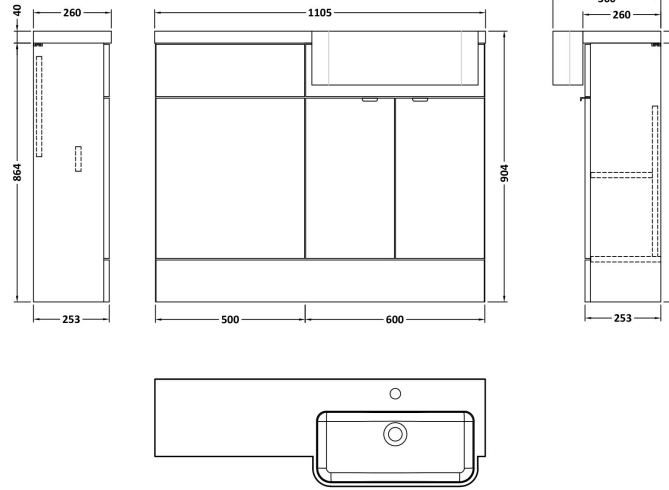

Sales Code: CBI947

Description: 1100 Round Semi Rec Vanity & Wc Unit Rh

Packaging Details

Barcode: 5056211889861

Sales Code: OFF907

Description: 600 Vanity Unit (255mm Deep)

Product Dimensions

Height (mm):	864
Width (mm):	600
Depth (mm):	255
Nett Weight (kg):	17

Packaging Dimensions

Height (mm):	290
Width (mm):	625
Depth (mm):	900
Gross Weight (kg):	17.5

Packaging Data

Box Colour:	Brown Cardboard Box
Box Qty:	1
Label Size:	100 x 50
Label Colour:	White Label
Label Qty:	2

Sales Code: OFF945

Description: 500 Wc Unit (255mm Deep)

Product Dimensions

Height (mm):	864
Width (mm):	500
Depth (mm):	255
Nett Weight (kg):	11.5

Packaging Dimensions

Height (mm):	290
Width (mm):	525
Depth (mm):	900
Gross Weight (kg):	12

Sales Code: PMB513R

Description: 1100 Round S/Recess Polymarble Basin Rh

Product Dimensions

Height (mm):	135
Width (mm):	1103
Depth (mm):	355
Nett Weight (kg):	16

Packaging Dimensions

Height (mm):	190
Width (mm):	420
Depth (mm):	1160
Gross Weight (kg):	16